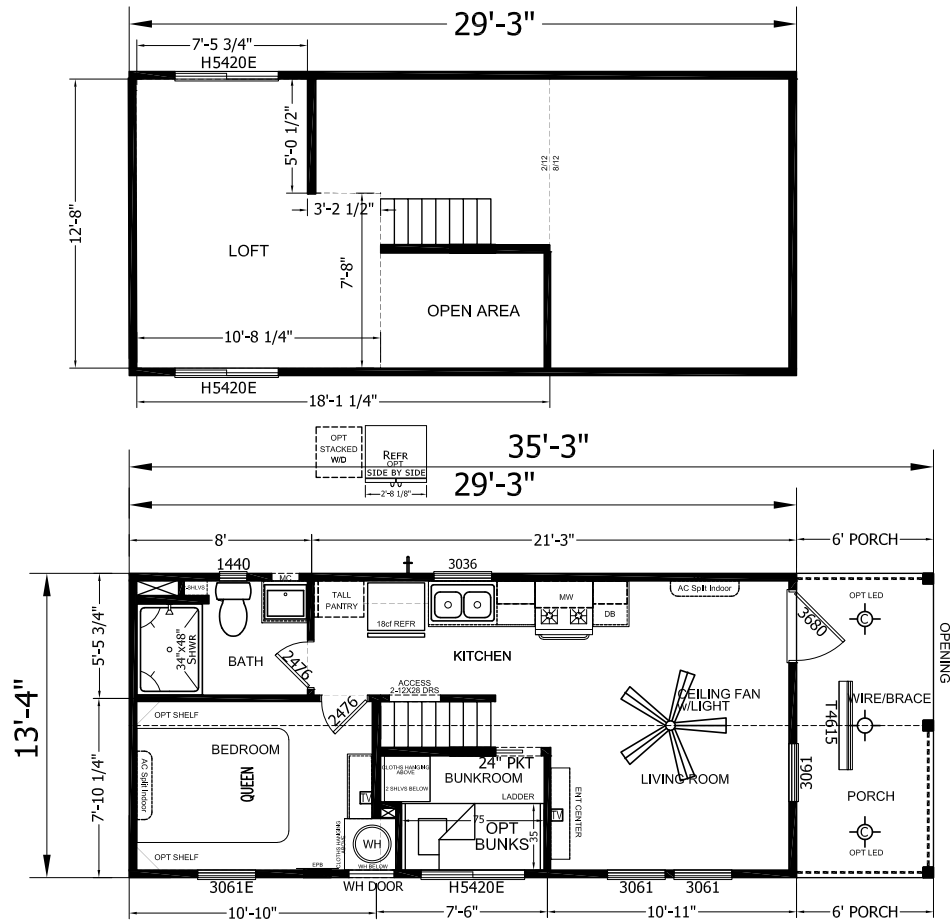

Kaley

Athens Park Series

398 SQ. FT. (Approximate) 2 Bedroom, 1 Bath

Last Updated: 6-5-23

CHAMPION HOMES CENTER
115 Titan Roberts Rd.
Lillington, NC 27546

LT.ParkModelsDirect.com | 1-800-983-0262

IMPORTANT: Champion Homes reserves the right to modify, cancel or substitute products or features of this event at any time without prior notice or obligation. Pictures and other promotional materials are representative and may depict or contain floor plans, square footages, elevations, options, upgrades, extra design features, decorations, floor coverings, specialty light fixtures, custom paint and wall coverings, window treatments, landscaping, sound and alarm systems, furnishings, appliances, and other designer/decorator features and amenities that are not included as part of the home and/or may not be available at all locations. Home, pricing and community information is subject to change, and homes to prior sale, at any time without notice or obligation. ©2020 Champion Homes. All rights reserved.