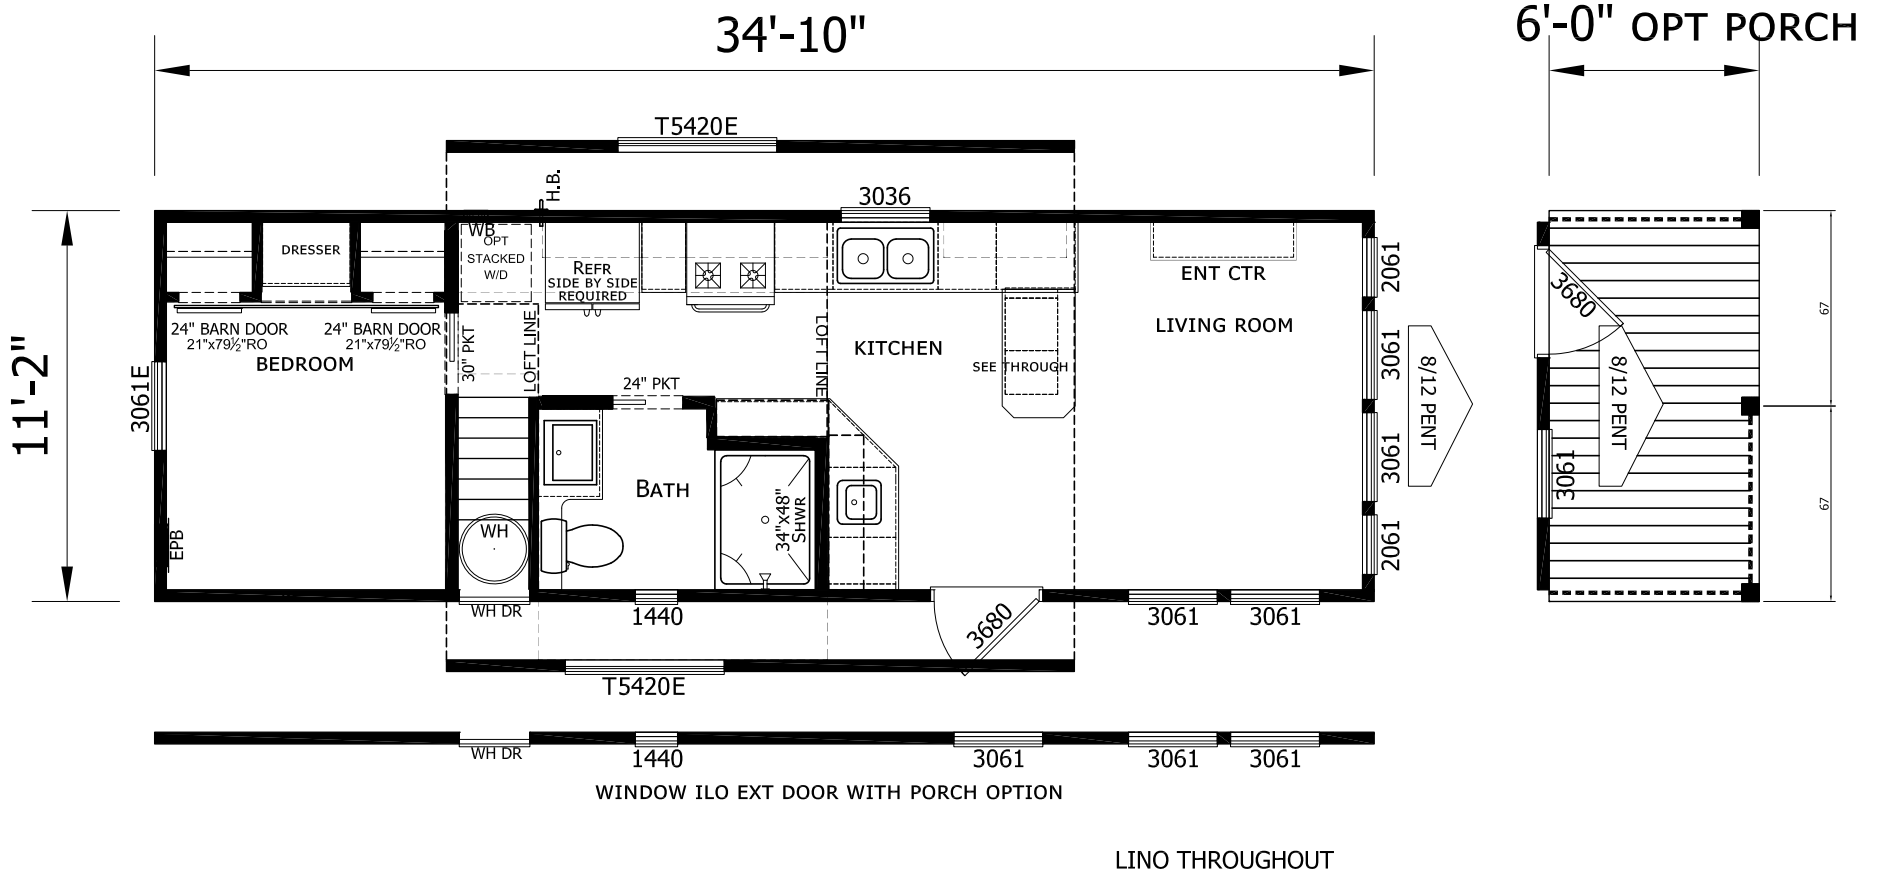

Hayden

Athens Park Series

399 SQ. FT. (Approximate) 1 Bedroom, 1 Bath

Last Updated: 6-5-23

CHAMPION HOMES CENTER
 115 Titan Roberts Rd.
 Lillington, NC 27546

LT.ParkModelsDirect.com | 1-800-983-0262

IMPORTANT: Champion Homes reserves the right to modify, cancel or substitute products or features of this event at any time without prior notice or obligation. Pictures and other promotional materials are representative and may depict or contain floor plans, square footages, elevations, options, upgrades, extra design features, decorations, floor coverings, specialty light fixtures, custom paint and wall coverings, window treatments, landscaping, sound and alarm systems, furnishings, appliances, and other designer/decorator features and amenities that are not included as part of the home and/or may not be available at all locations. Home, pricing and community information is subject to change, and homes to prior sale, at any time without notice or obligation. ©2020 Champion Homes. All rights reserved.