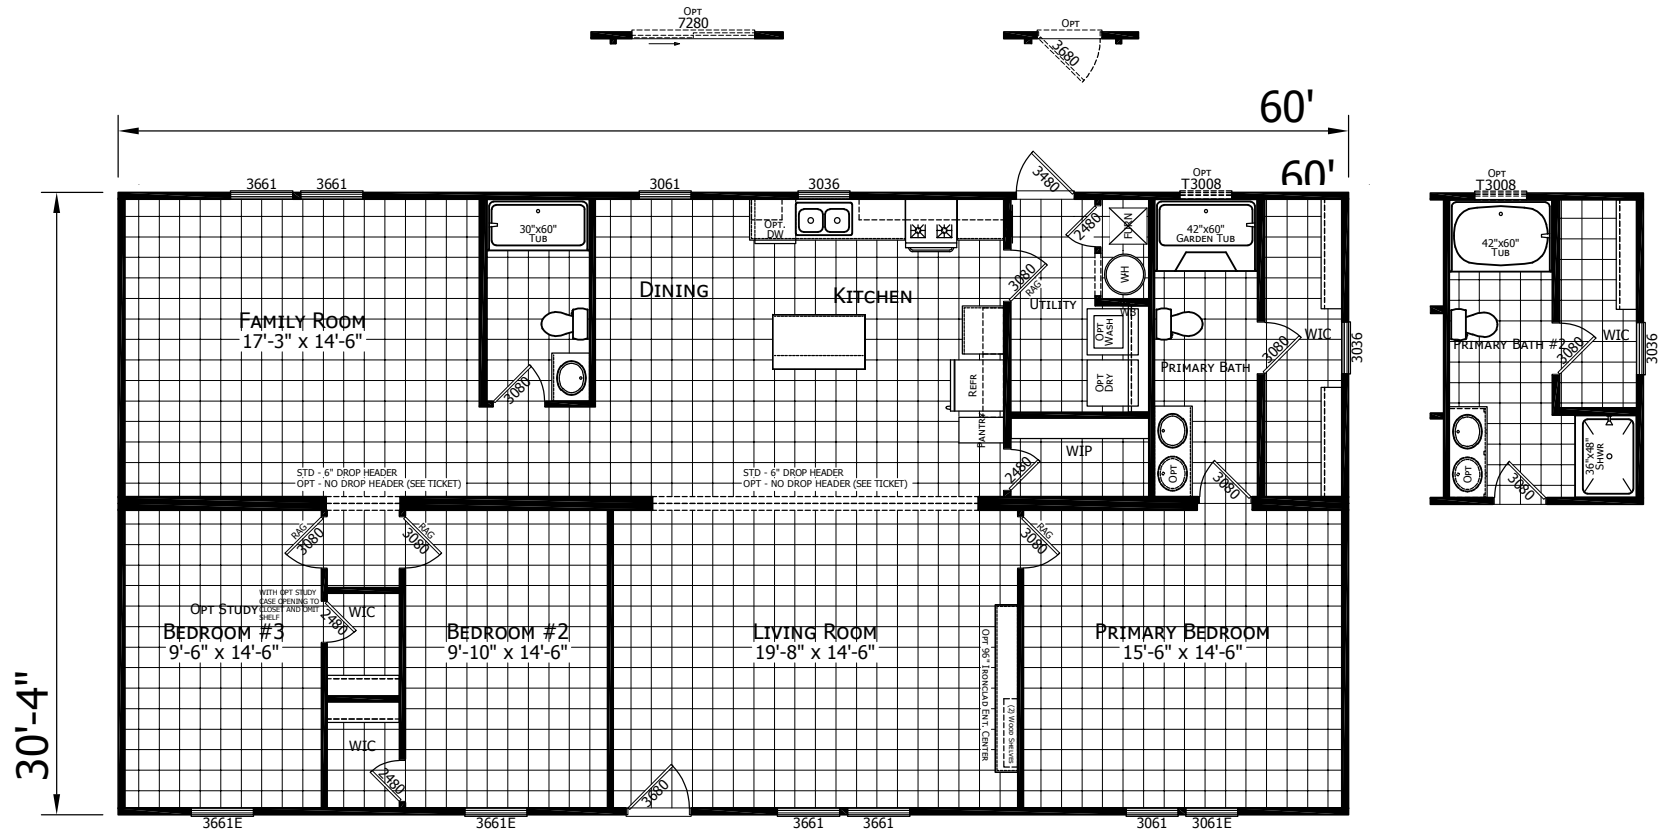

Willeyton

Lake Manor Series - Multi-Sections

1,820 SQ. FT. (Approximate) 3 Bedroom, 2 Bath

Last Updated: 3-27-25

CHAMPION HOMES CENTER
115 Titan Roberts Rd.
Lillington, NC 27546

FBHExpo.com | 1-800-504-3238