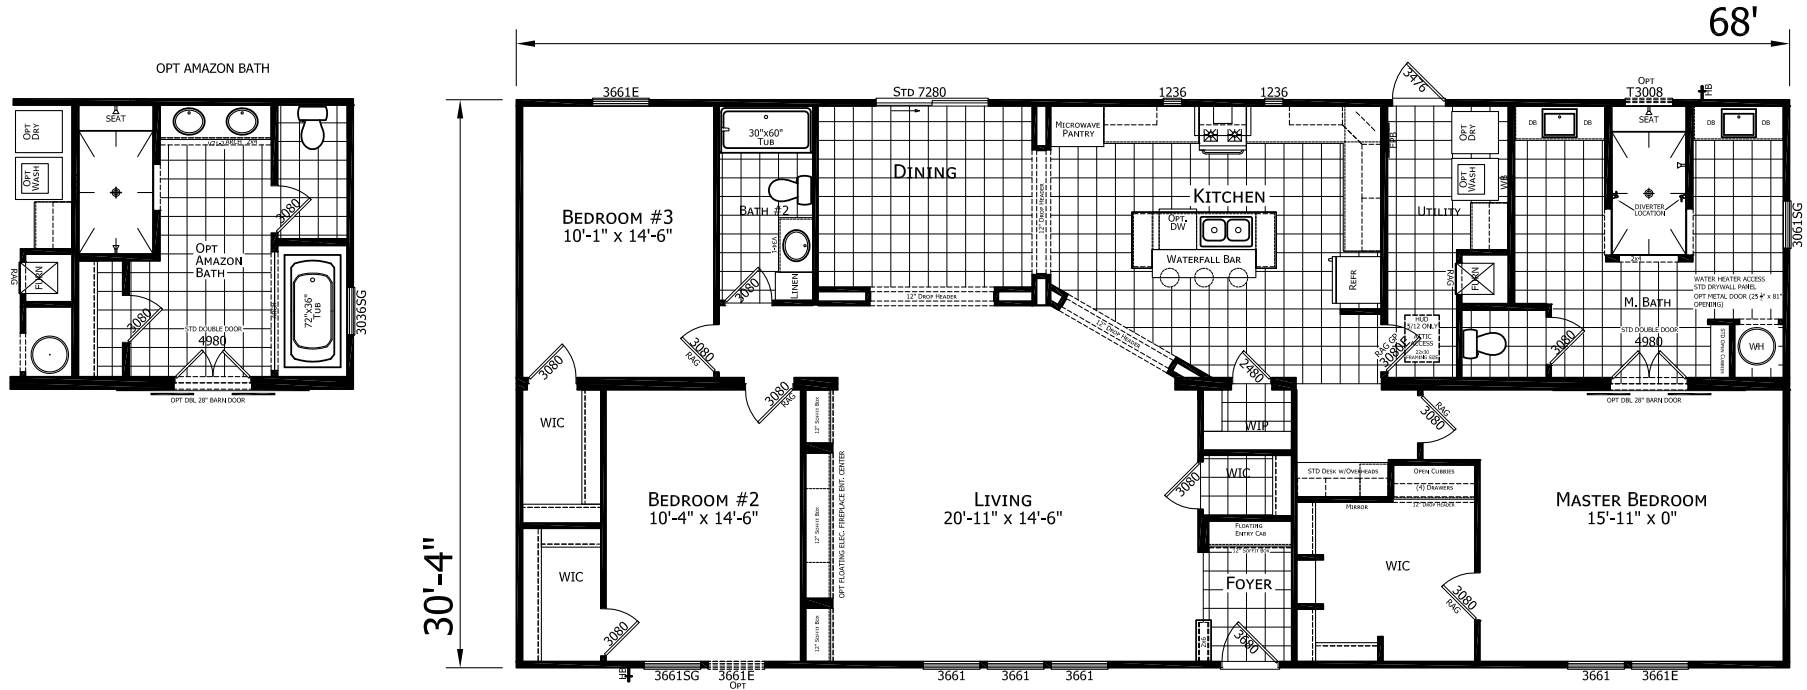

Tyrrell

Dutch Elite Housing Series

2,062 SQ. FT. (Approximate) 3 Bedroom, 2 Bath

Last Updated: 10-10-22

FACTORY EXPO HOME CENTERS
 115 Titan Roberts Rd.
 Lillington, NC 27546

FBHExpo.com | 1-800-504-3238

IMPORTANT: Alta Cima Corp reserves the right to modify, cancel or substitute products or features of this event at any time without prior notice or obligation. Pictures and other promotional materials are representative and may depict or contain floor plans, square footages, elevations, options, upgrades, extra design features, decorations, floor coverings, specialty light fixtures, custom paint and wall coverings, window treatments, landscaping, sound and alarm systems, furnishings, appliances, and other designer/decorator features and amenities that are not included as part of the home and/or may not be available at all locations. Home, pricing and community information is subject to change, and homes to prior sale, at any time without notice or obligation. ©2020 Alta Cima Corp. All rights reserved.