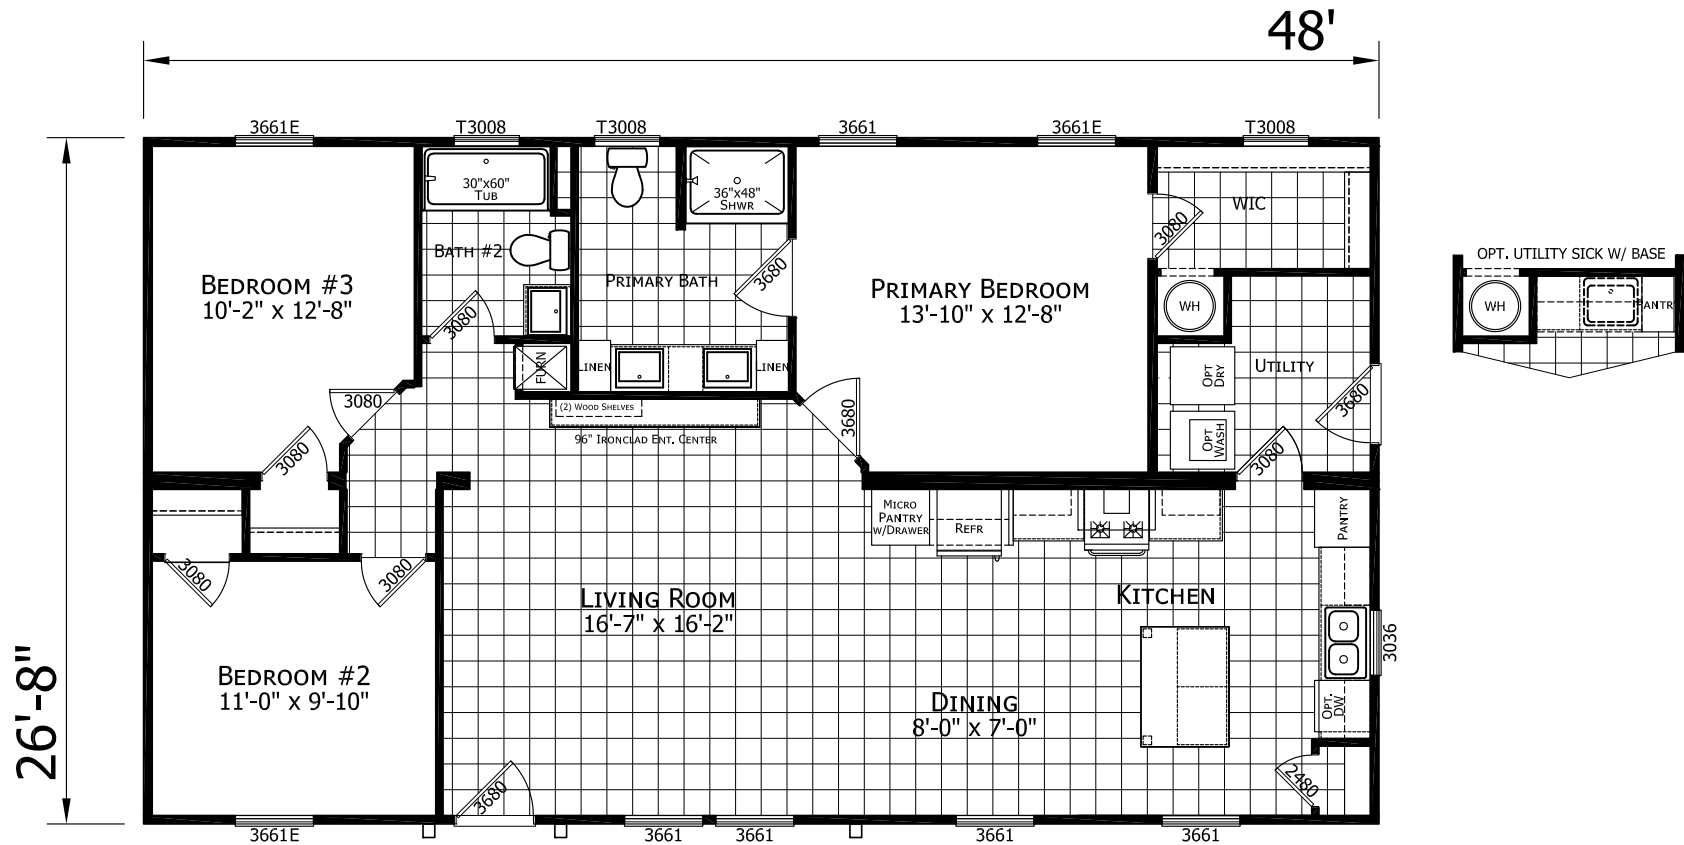

Turlington

Ironclad Series

1,280 SQ. FT. (Approximate) 3 Bedroom, 2 Bath

Last Updated: 11-7-23

CHAMPION HOMES CENTER
115 Titan Roberts Rd.
Lillington, NC 27546

FBHExpo.com | 1-800-504-3238

IMPORTANT: Champion Homes reserves the right to modify, cancel or substitute products or features of this event at any time without prior notice or obligation. Pictures and other promotional materials are representative and may depict or contain floor plans, square footages, elevations, options, upgrades, extra design features, decorations, floor coverings, specialty light fixtures, custom paint and wall coverings, window treatments, landscaping, sound and alarm systems, furnishings, appliances, and other designer/decorator features and amenities that are not included as part of the home and/or may not be available at all locations. Home, pricing and community information is subject to change, and homes to prior sale, at any time without notice or obligation. ©2020 Champion Homes. All rights reserved.