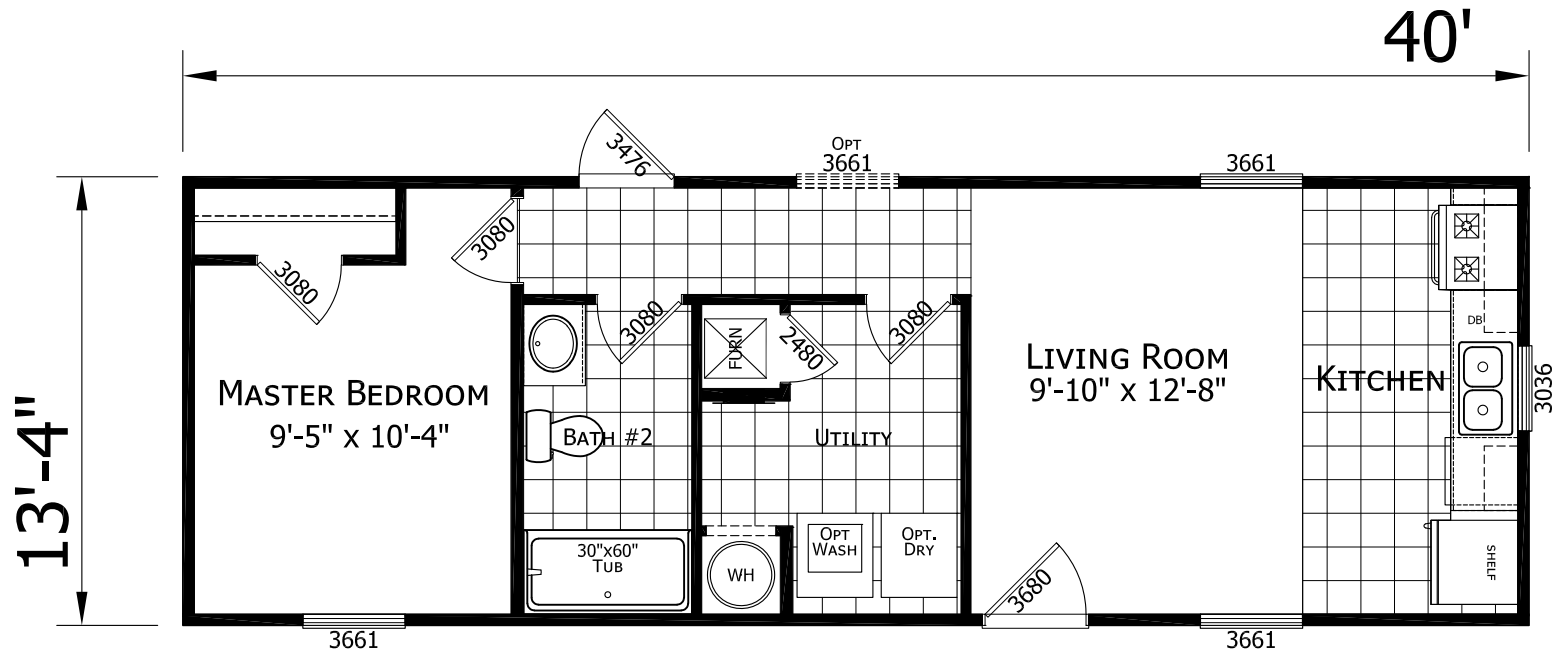

Thrifty

Dutch Elite Housing Series

533 SQ. FT. (Approximate) 1 Bedroom, 1 Bath

Last Updated: 6-13-24

*Special Value Home, Limit 1 per Customer

FACTORY EXPO HOME CENTERS
115 Titan Roberts Rd.
Lillington, NC 27546