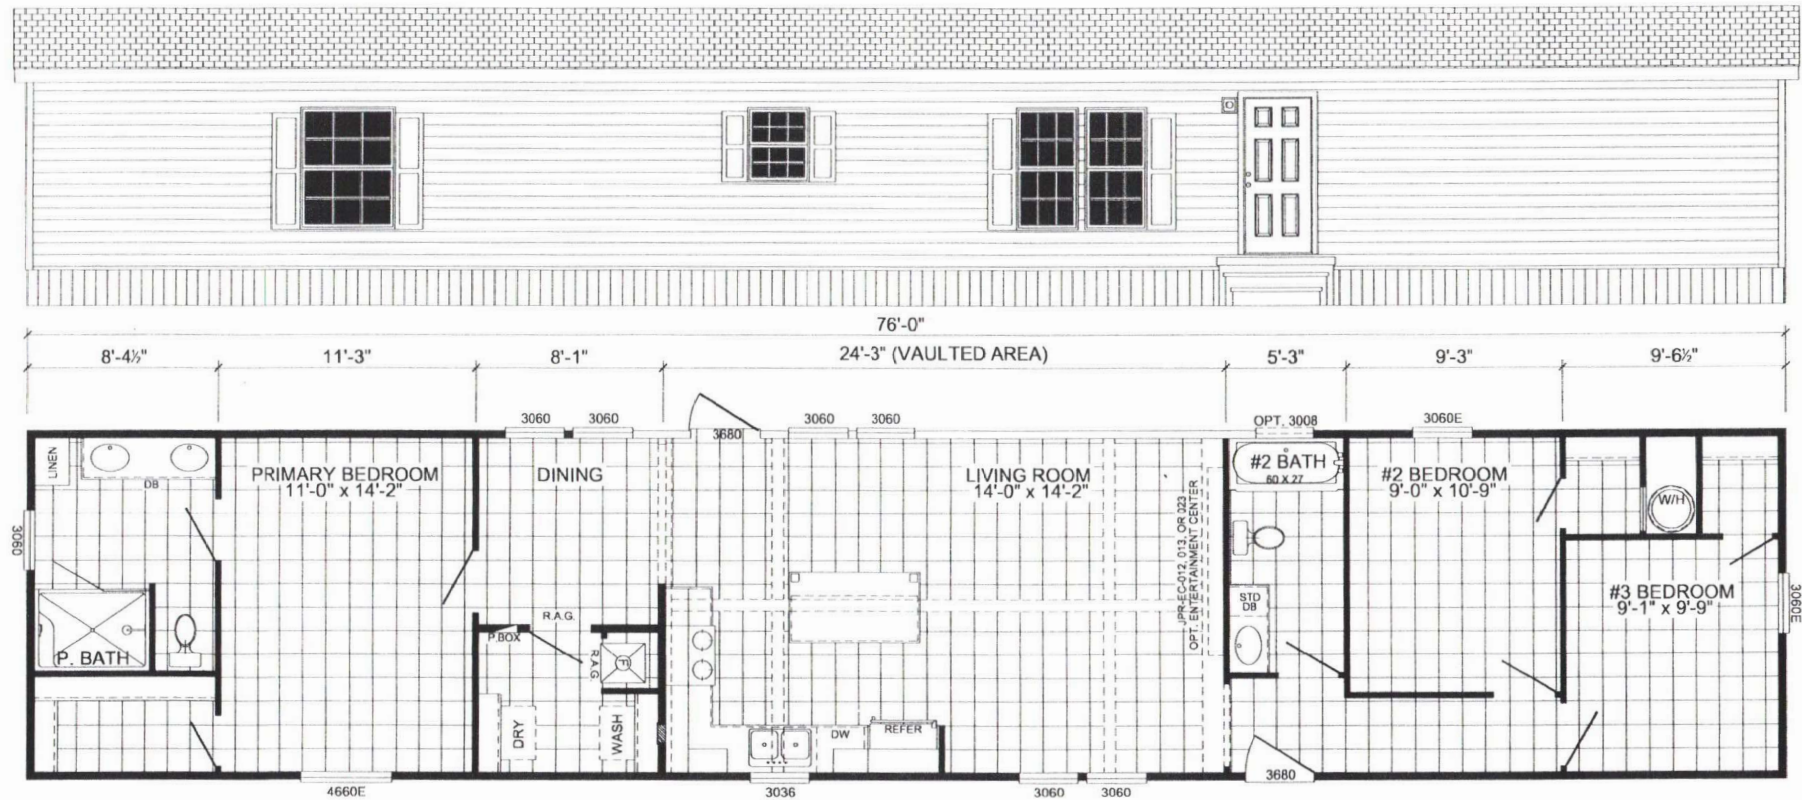

Tadmore

Brave Series

1,127 SQ. FT. (Approximate) 3 Bedroom, 2 Bath

CHAMPION[®]
HOMES CENTER

Last Updated: 3-6-23

CHAMPION HOMES CENTER
115 Titan Roberts Rd.
Lillington, NC 27546

FBHExpo.com | 1-800-504-3238