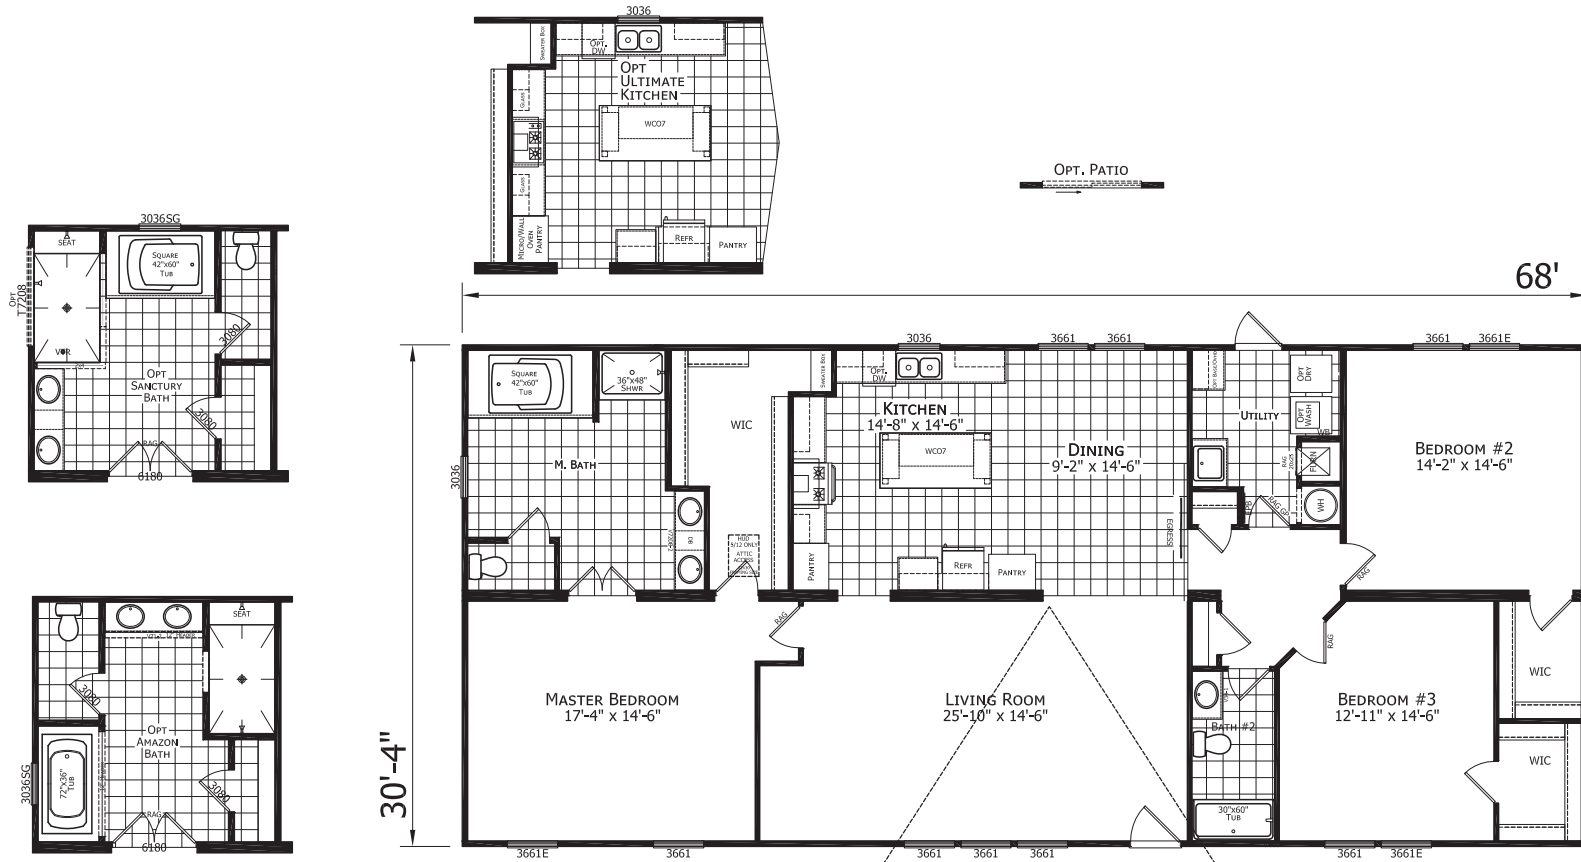

Stratfield

Dutch Elite Housing Series

2,062 SQ. FT. (Approximate) 3 Bedroom, 2 Bath

Last Updated: 12-19-22

FACTORY EXPO HOME CENTERS
 115 Titan Roberts Rd.
 Lillington, NC 27546

FBExpo.com | 1-800-504-3238