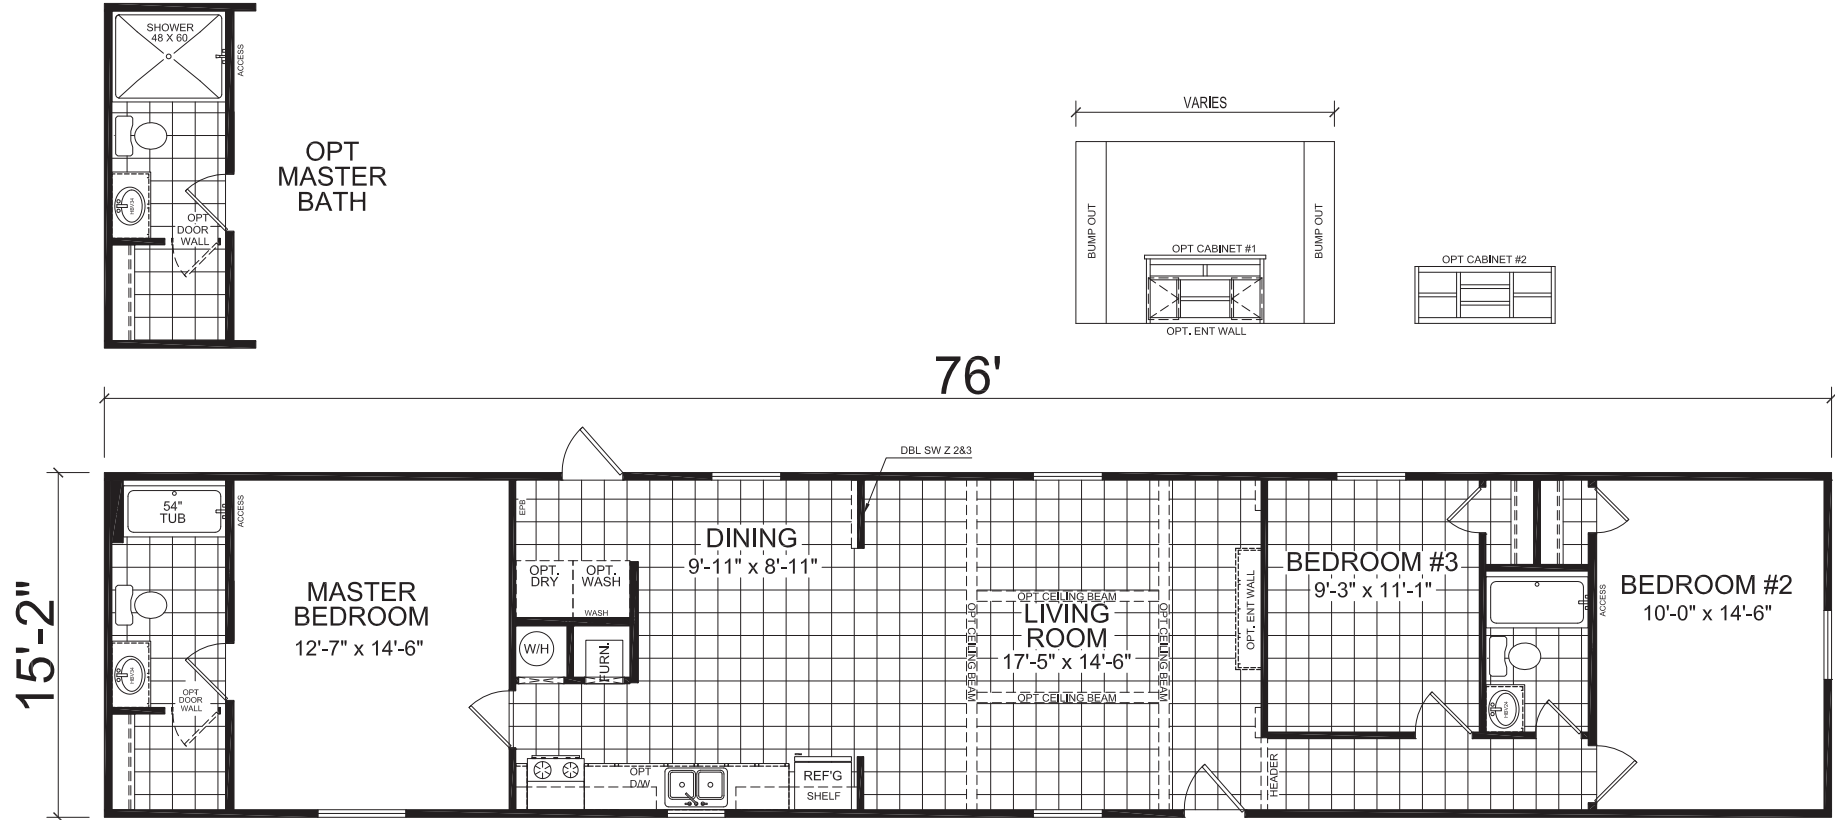

Stallings

Dutch Elite Housing Series

1,153 SQ. FT. (Approximate) 3 Bedroom, 2 Bath

Last Updated: 10-10-22

FACTORY EXPO HOME CENTERS
 115 Titan Roberts Rd.
 Lillington, NC 27546

FBHExpo.com | 1-800-504-3238