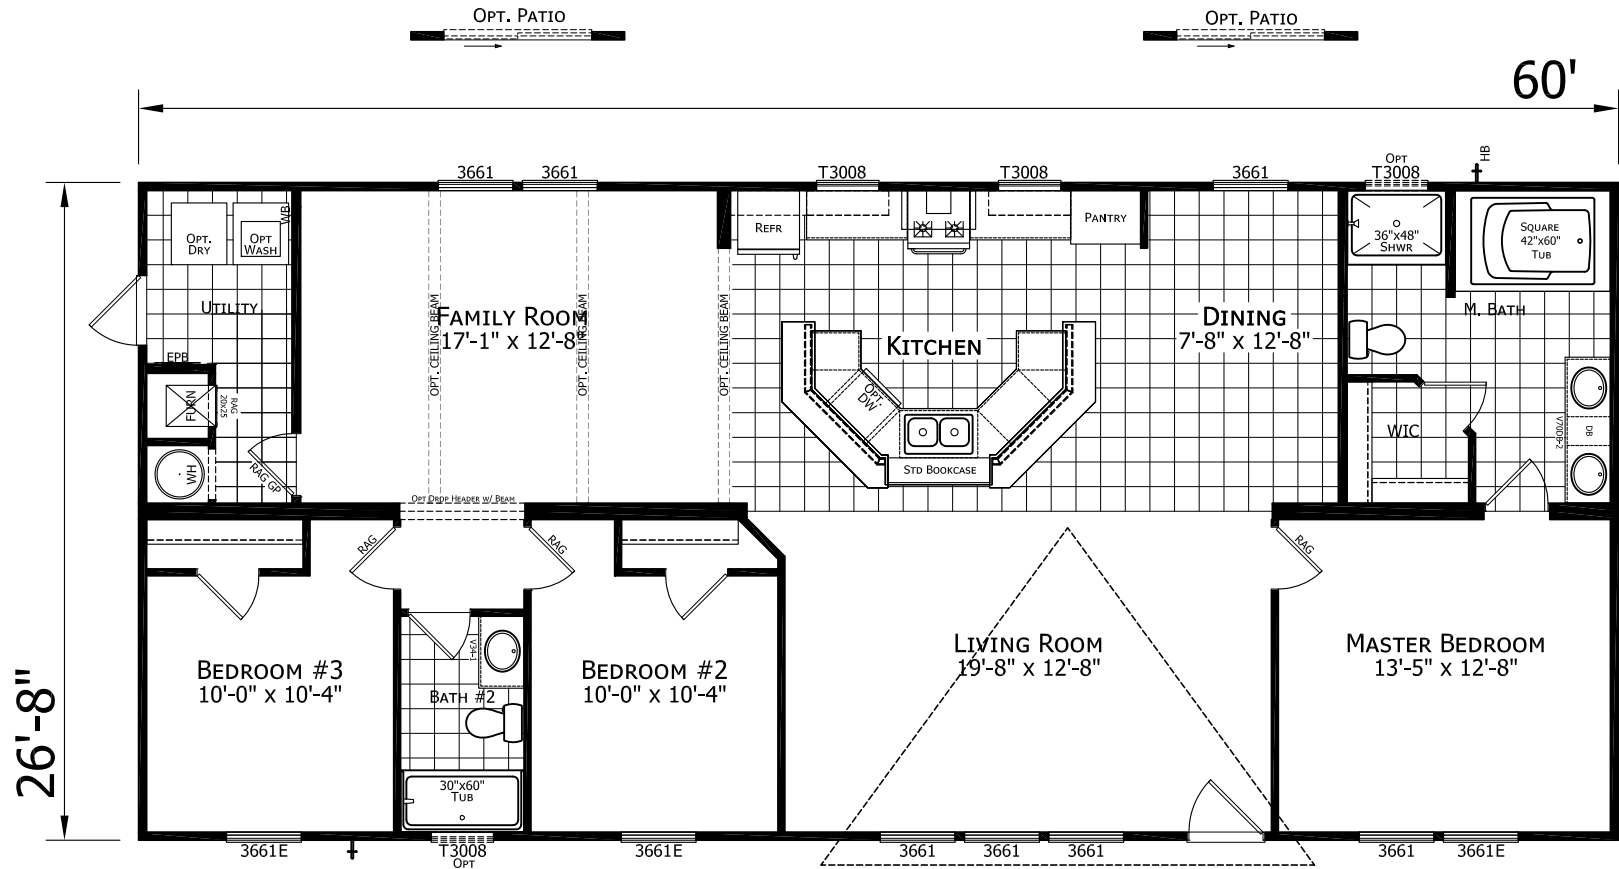

Skylar

Dutch Elite Housing Series

1,600 SQ. FT. (Approximate) 3 Bedroom, 2 Bath

Last Updated: 12-19-22

FACTORY EXPO HOME CENTERS
 115 Titan Roberts Rd.
 Lillington, NC 27546

FBHExpo.com | 1-800-504-3238

IMPORTANT: Alta Cima Corp reserves the right to modify, cancel or substitute products or features of this event at any time without prior notice or obligation. Pictures and other promotional materials are representative and may depict or contain floor plans, square footages, elevations, options, upgrades, extra design features, decorations, floor coverings, specialty light fixtures, custom paint and wall coverings, window treatments, landscaping, sound and alarm systems, furnishings, appliances, and other designer/decorator features and amenities that are not included as part of the home and/or may not be available at all locations. Home, pricing and community information is subject to change, and homes to prior sale, at any time without notice or obligation. ©2020 Alta Cima Corp. All rights reserved.