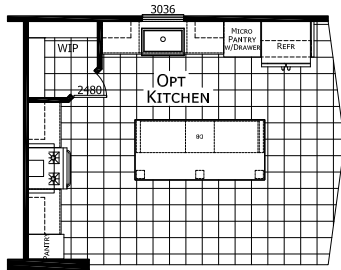

Skelly

Ironclad Series

1,941 SQ. FT. (Approximate) 4 Bedroom, 2 Bath

Last Updated: 1-26-23

CHAMPION HOMES CENTER
115 Titan Roberts Rd.
Lillington, NC 27546

FBHExpo.com | 1-800-504-3238

IMPORTANT: Champion Homes reserves the right to modify, cancel or substitute products or features of this event at any time without prior notice or obligation. Pictures and other promotional materials are representative and may depict or contain floor plans, square footages, elevations, options, upgrades, extra design features, decorations, floor coverings, specialty light fixtures, custom paint and wall coverings, window treatments, landscaping, sound and alarm systems, furnishings, appliances, and other designer/decorator features and amenities that are not included as part of the home and/or may not be available at all locations. Home, pricing and community information is subject to change, and homes to prior sale, at any time without notice or obligation. ©2020 Champion Homes. All rights reserved.

MANUFACTURED BY:

I authorize Factory Champion Homes Center to build my house, per this plan.

X _____
Customer Signature/Date