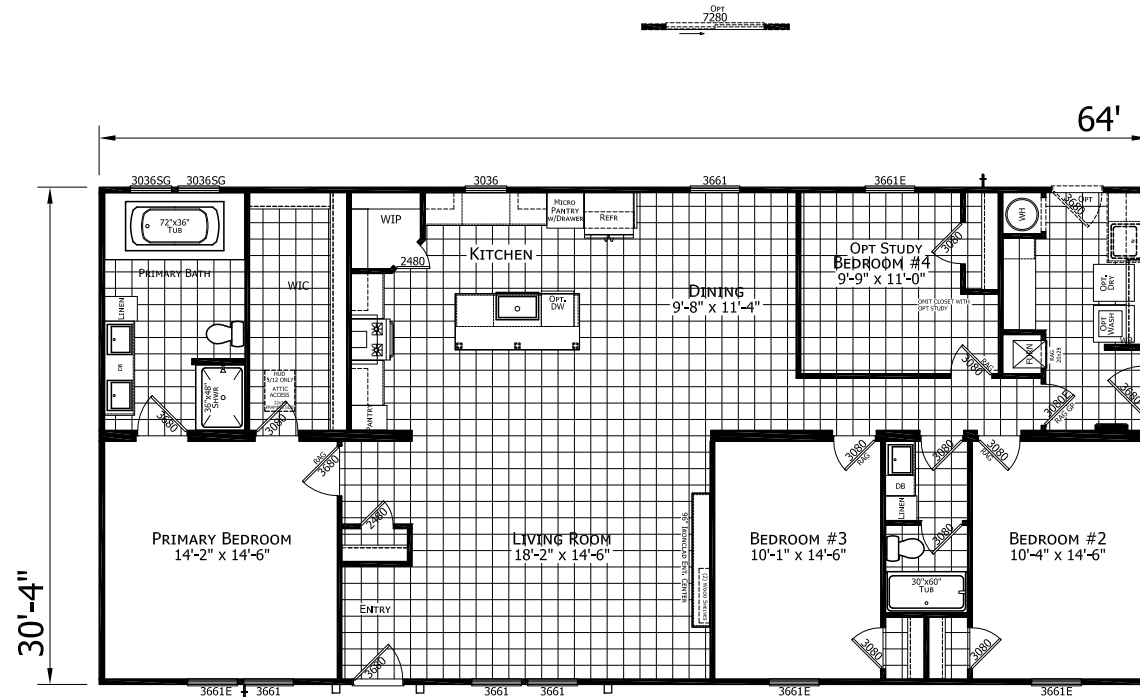

Skelly

Ironclad Series

1,941 SQ. FT. (Approximate) 4 Bedroom, 2 Bath

Last Updated: 1-26-23

CHAMPION HOMES CENTER
115 Titan Roberts Rd.
Lillington, NC 27546

FBHExpo.com | 1-800-504-3238

IMPORTANT: Champion Homes reserves the right to modify, cancel or substitute products or features of this event at any time without prior notice or obligation. Pictures and other promotional materials are representative and may depict or contain floor plans, square footages, elevations, options, upgrades, extra design features, decorations, floor coverings, specialty light fixtures, custom paint and wall coverings, window treatments, landscaping, sound and alarm systems, furnishings, appliances, and other designer/decorator features and amenities that are not included as part of the home and/or may not be available at all locations. Home, pricing and community information is subject to change, and homes to prior sale, at any time without notice or obligation. ©2020 Champion Homes. All rights reserved.

MANUFACTURED BY:

I authorize Factory Champion Homes Center to build my house, per this plan.

X _____
Customer Signature/Date