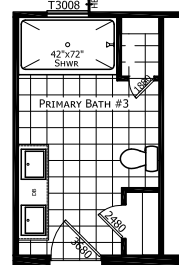

CHAMPION HOMES CENTER
115 Titan Roberts Rd.
Lillington, NC 27546

FBHExpo.com | 1-800-504-3238

IMPORTANT: Champion Homes reserves the right to modify, cancel or substitute products or features of this event at any time without prior notice or obligation. Pictures and other promotional materials are representative and may depict or contain floor plans, square footages, elevations, options, upgrades, extra design features, decorations, floor coverings, specialty light fixtures, custom paint and wall coverings, window treatments, landscaping, sound and alarm systems, furnishings, appliances, and other designer/decorator features and amenities that are not included as part of the home and/or may not be available at all locations. Home, pricing and community information is subject to change, and homes to prior sale, at any time without notice or obligation. ©2020 Champion Homes. All rights reserved.

MANUFACTURED BY: