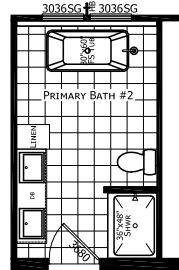

CHAMPION HOMES CENTER
115 Titan Roberts Rd.
Lillington, NC 27546

FBHExpo.com | 1-800-504-3238

IMPORTANT: Champion Homes reserves the right to modify, cancel or substitute products or features of this event at any time without prior notice or obligation. Pictures and other promotional materials are representative and may depict or contain floor plans, square footages, elevations, options, upgrades, extra design features, decorations, floor coverings, specialty light fixtures, custom paint and wall coverings, window treatments, landscaping, sound and alarm systems, furnishings, appliances, and other designer/decorator features and amenities that are not included as part of the home and/or may not be available at all locations. Home, pricing and community information is subject to change, and homes to prior sale, at any time without notice or obligation. ©2020 Champion Homes. All rights reserved.

MANUFACTURED BY: