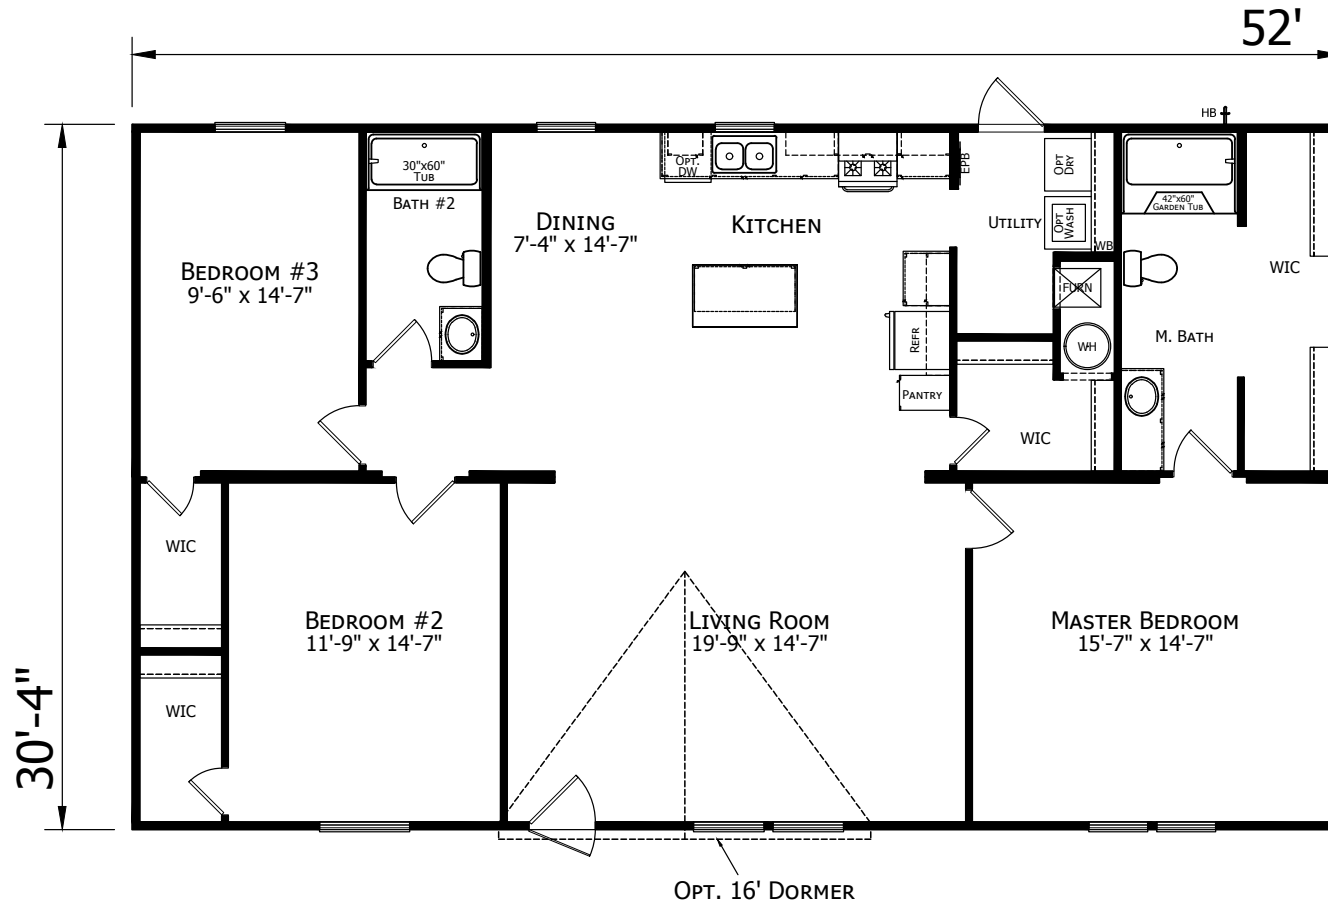

Shawboro

Prime Series

1,577 SQ. FT. (Approximate) 3 Bedroom, 2 Bath

CHAMPION[®]
HOMES CENTER

Last Updated: 11-9-22

CHAMPION HOMES CENTER
115 Titan Roberts Rd.
Lillington, NC 27546

FBHExpo.com | 1-800-504-3238