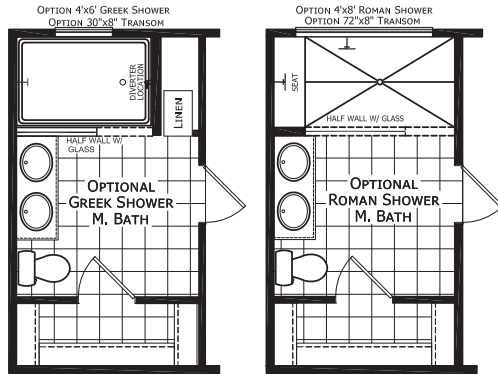

Royal Oak

Dutch Elite Housing Series

1,153 SQ. FT. (Approximate) 3 Bedroom, 2 Bath

Last Updated: 1-12-23

FACTORY EXPO HOME CENTERS
115 Titan Roberts Rd.
Lillington, NC 27546

FBHExpo.com | 1-800-504-3238

IMPORTANT: Alta Cima Corp reserves the right to modify, cancel or substitute products or features of this event at any time without prior notice or obligation. Pictures and other promotional materials are representative and may depict or contain floor plans, square footages, elevations, options, upgrades, extra design features, decorations, floor coverings, specialty light fixtures, custom paint and wall coverings, window treatments, landscaping, sound and alarm systems, furnishings, appliances, and other designer/decorator features and amenities that are not included as part of the home and/or may not be available at all locations. Home, pricing and community information is subject to change, and homes to prior sale, at any time without notice or obligation. ©2020 Alta Cima Corp. All rights reserved.