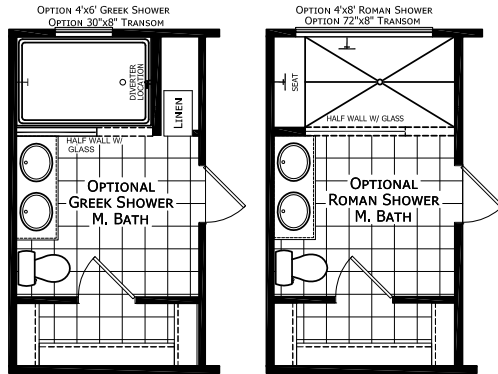

Royal Oak

Dutch Elite Housing Series

1,153 SQ. FT. (Approximate) 3 Bedroom, 2 Bath

Last Updated: 1-12-23

FACTORY EXPO HOME CENTERS
115 Titan Roberts Rd.
Lillington, NC 27546

FBHExpo.com | 1-800-504-3238

IMPORTANT: Alta Cima Corp reserves the right to modify, cancel or substitute products or features of this event at any time without prior notice or obligation. Pictures and other promotional materials are representative and may depict or contain floor plans, square footages, elevations, options, upgrades, extra design features, decorations, floor coverings, specialty light fixtures, custom paint and wall coverings, window treatments, landscaping, sound and alarm systems, furnishings, appliances, and other designer/decorator features and amenities that are not included as part of the home and/or may not be available at all locations. Home, pricing and community information is subject to change, and homes to prior sale, at any time without notice or obligation. ©2020 Alta Cima Corp. All rights reserved.