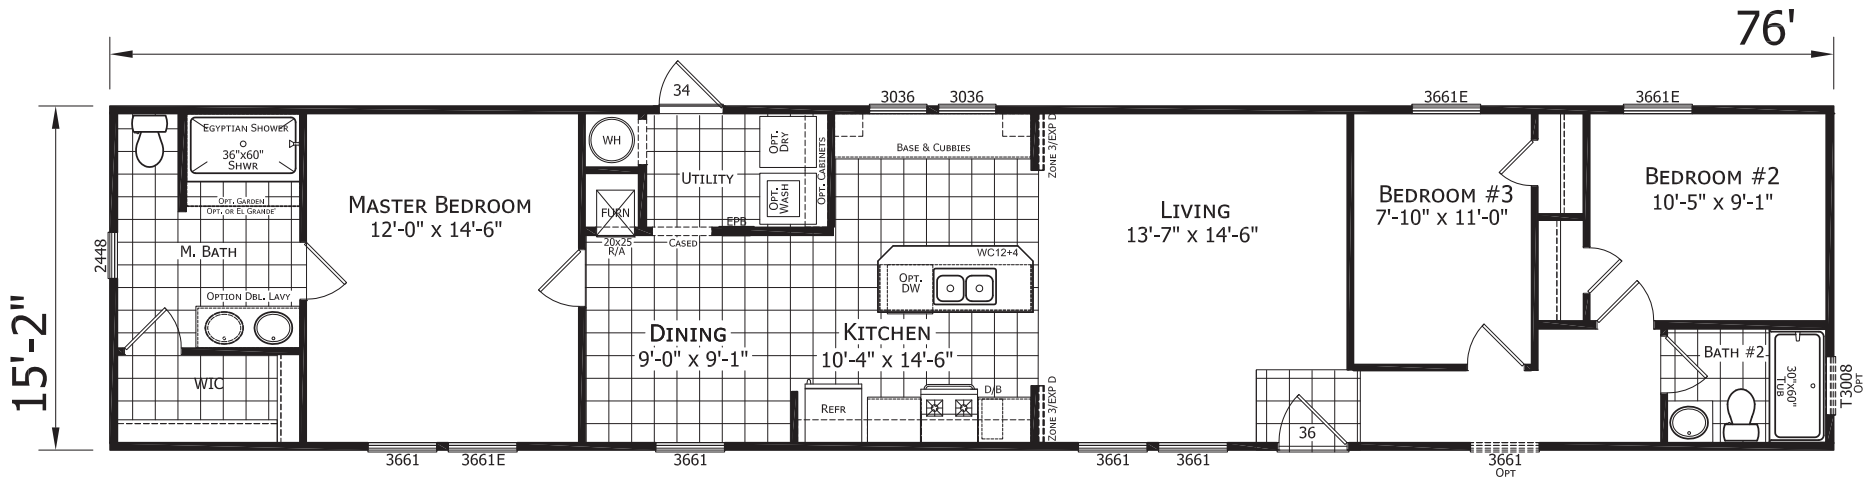

Royal Oak

Dutch Elite Housing Series

1,153 SQ. FT. (Approximate) 3 Bedroom, 2 Bath

Last Updated: 1-12-23

FACTORY EXPO HOME CENTERS
115 Titan Roberts Rd.
Lillington, NC 27546

FBHExpo.com | 1-800-504-3238

IMPORTANT: Alta Cima Corp reserves the right to modify, cancel or substitute products or features of this event at any time without prior notice or obligation. Pictures and other promotional materials are representative and may depict or contain floor plans, square footages, elevations, options, upgrades, extra design features, decorations, floor coverings, specialty light fixtures, custom paint and wall coverings, window treatments, landscaping, sound and alarm systems, furnishings, appliances, and other designer/decorator features and amenities that are not included as part of the home and/or may not be available at all locations. Home, pricing and community information is subject to change, and homes to prior sale, at any time without notice or obligation. ©2020 Alta Cima Corp. All rights reserved.