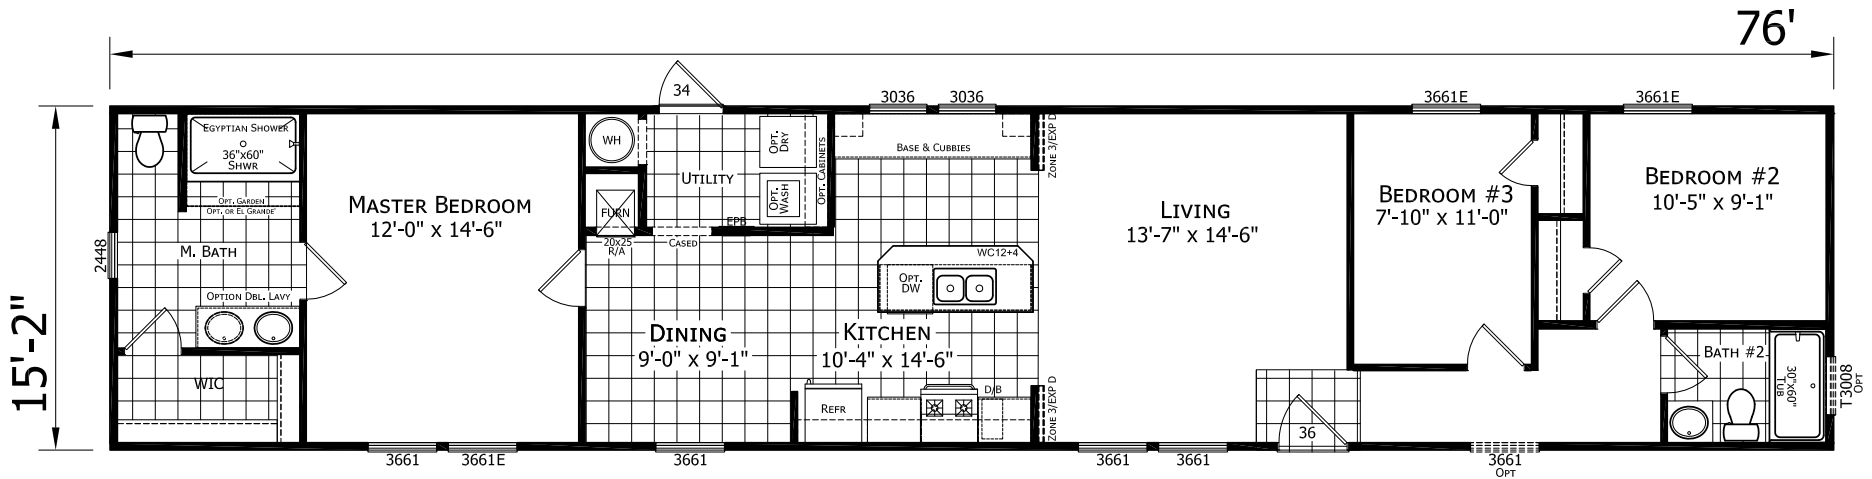

Royal Oak

Dutch Elite Housing Series

1,153 SQ. FT. (Approximate) 3 Bedroom, 2 Bath

Last Updated: 1-12-23

FACTORY EXPO HOME CENTERS
115 Titan Roberts Rd.
Lillington, NC 27546

FBHExpo.com | 1-800-504-3238

IMPORTANT: Alta Cima Corp reserves the right to modify, cancel or substitute products or features of this event at any time without prior notice or obligation. Pictures and other promotional materials are representative and may depict or contain floor plans, square footages, elevations, options, upgrades, extra design features, decorations, floor coverings, specialty light fixtures, custom paint and wall coverings, window treatments, landscaping, sound and alarm systems, furnishings, appliances, and other designer/decorator features and amenities that are not included as part of the home and/or may not be available at all locations. Home, pricing and community information is subject to change, and homes to prior sale, at any time without notice or obligation. ©2020 Alta Cima Corp. All rights reserved.