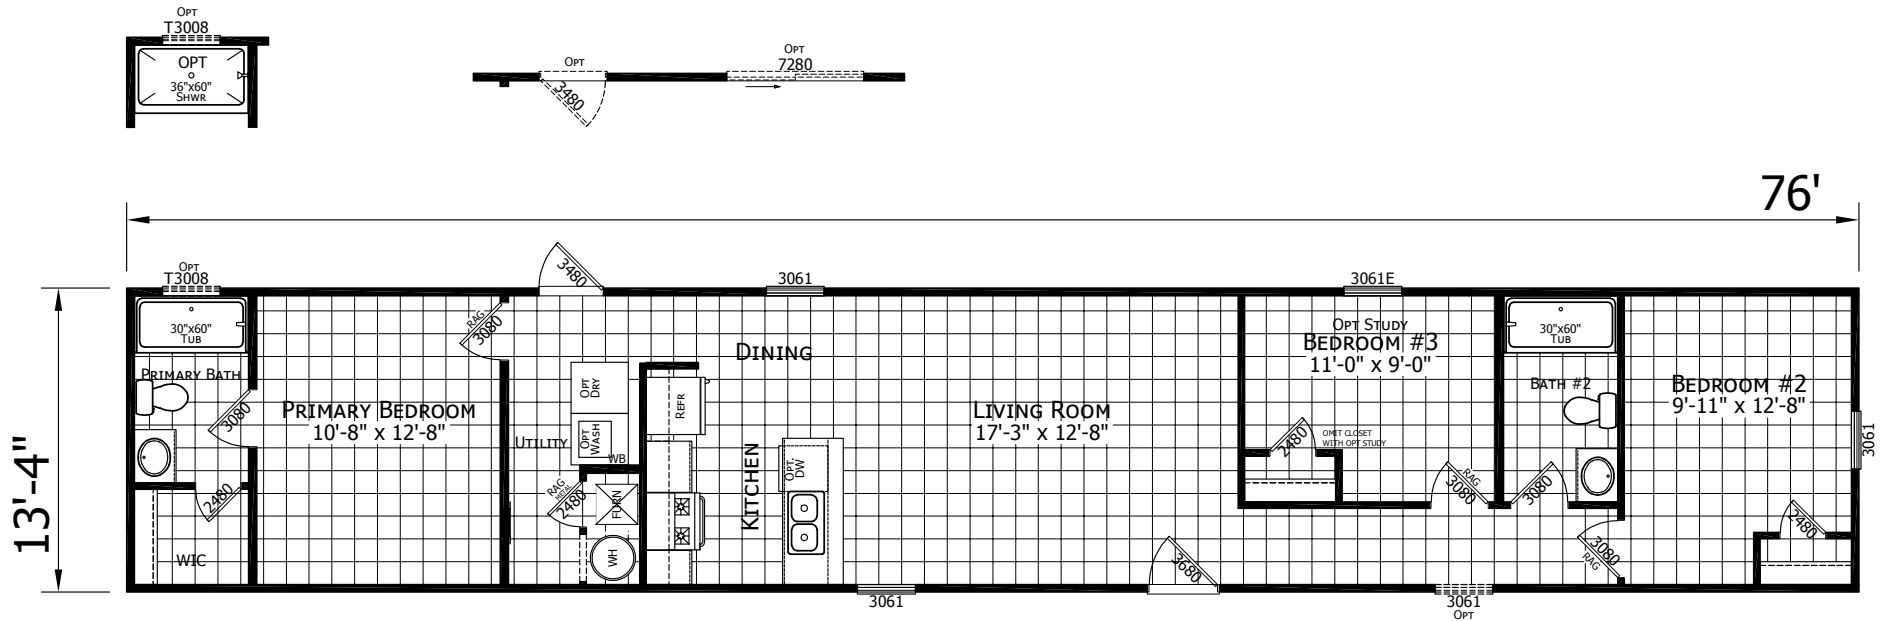

Rowland

Lake Manor Series - Single Sections

1,013 SQ. FT. (Approximate) 3 Bedroom, 2 Bath

Last Updated: 3-27-25

CHAMPION HOMES CENTER
115 Titan Roberts Rd.
Lillington, NC 27546

FBHExpo.com | 1-800-504-3238