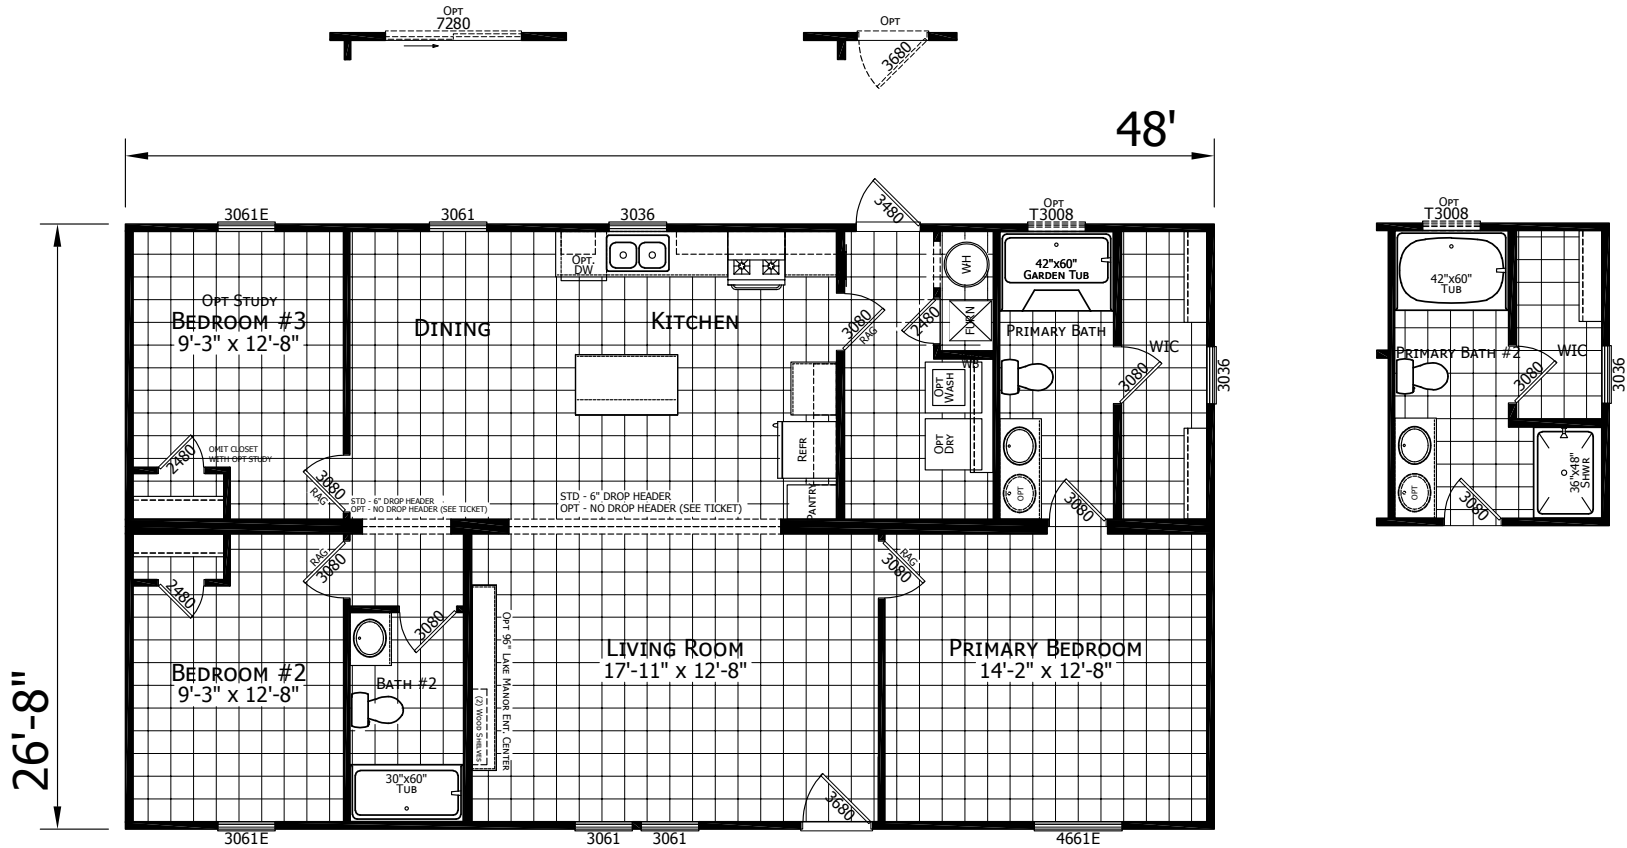

# Reynoldson

Lake Manor Series - Multi-Sections

1,280 SQ. FT. (Approximate) 3 Bedroom, 2 Bath

Last Updated: 3-27-25

**CHAMPION HOMES CENTER**  
115 Titan Roberts Rd.  
Lillington, NC 27546

**FBHExpo.com | 1-800-504-3238**