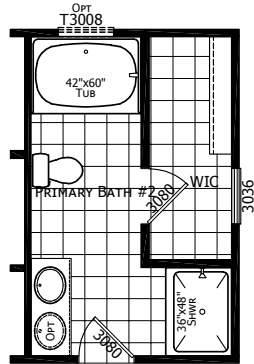

# Powells

Lake Manor Series - Multi-Sections

1577 SQ. FT. (Approximate) 3 Bedroom, 2 Bath

Last Updated: 4-14-25

**CHAMPION HOMES CENTER**  
115 Titan Roberts Rd.  
Lillington, NC 27546

**FBHExpo.com | 1-800-504-3238**