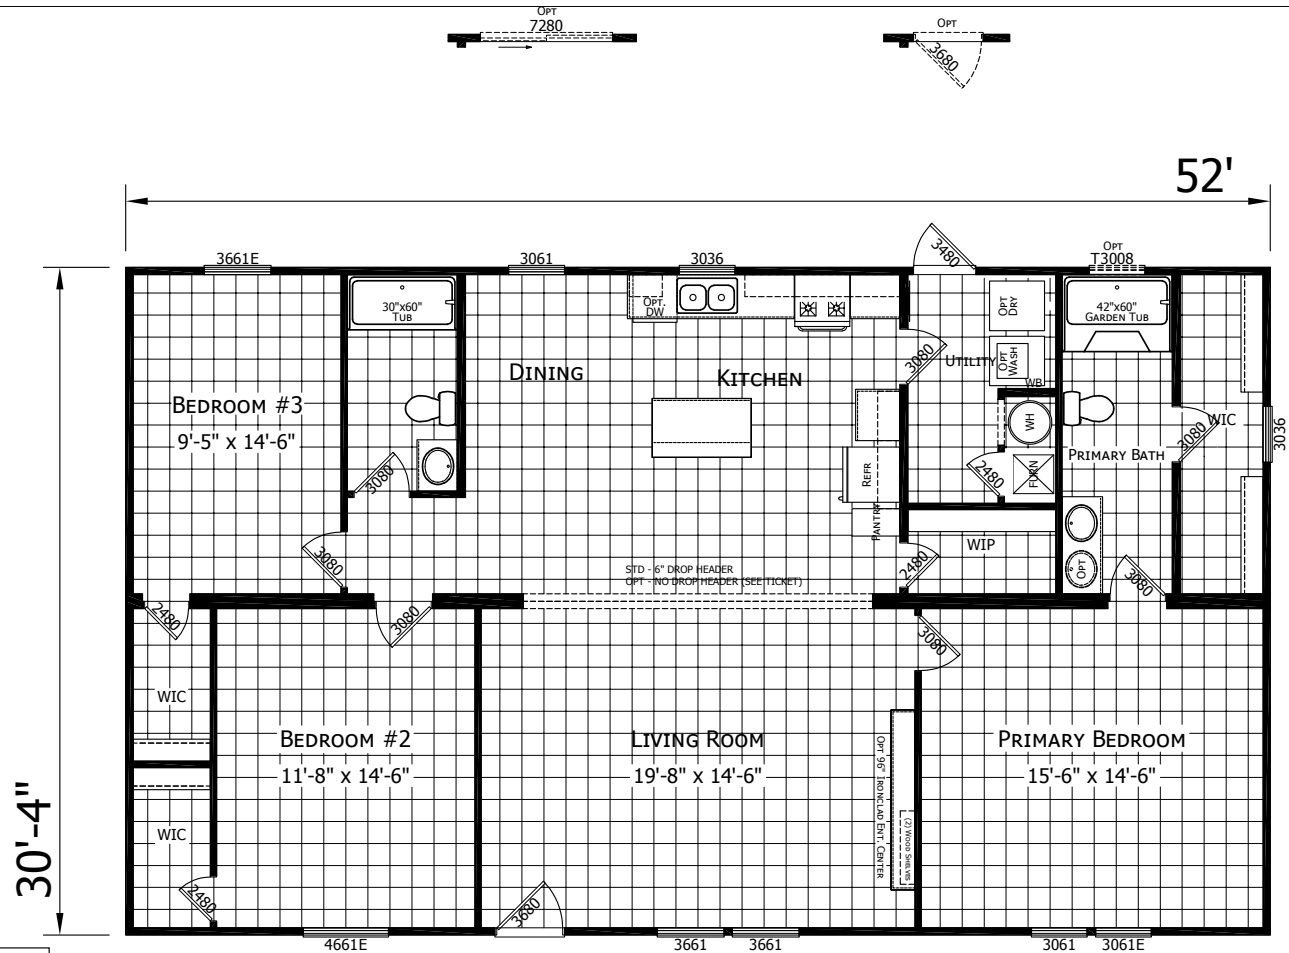

# Powells

Lake Manor Series - Multi-Sections

1577 SQ. FT. (Approximate) 3 Bedroom, 2 Bath

Last Updated: 4-14-25

**CHAMPION HOMES CENTER**  
115 Titan Roberts Rd.  
Lillington, NC 27546

**FBHExpo.com | 1-800-504-3238**