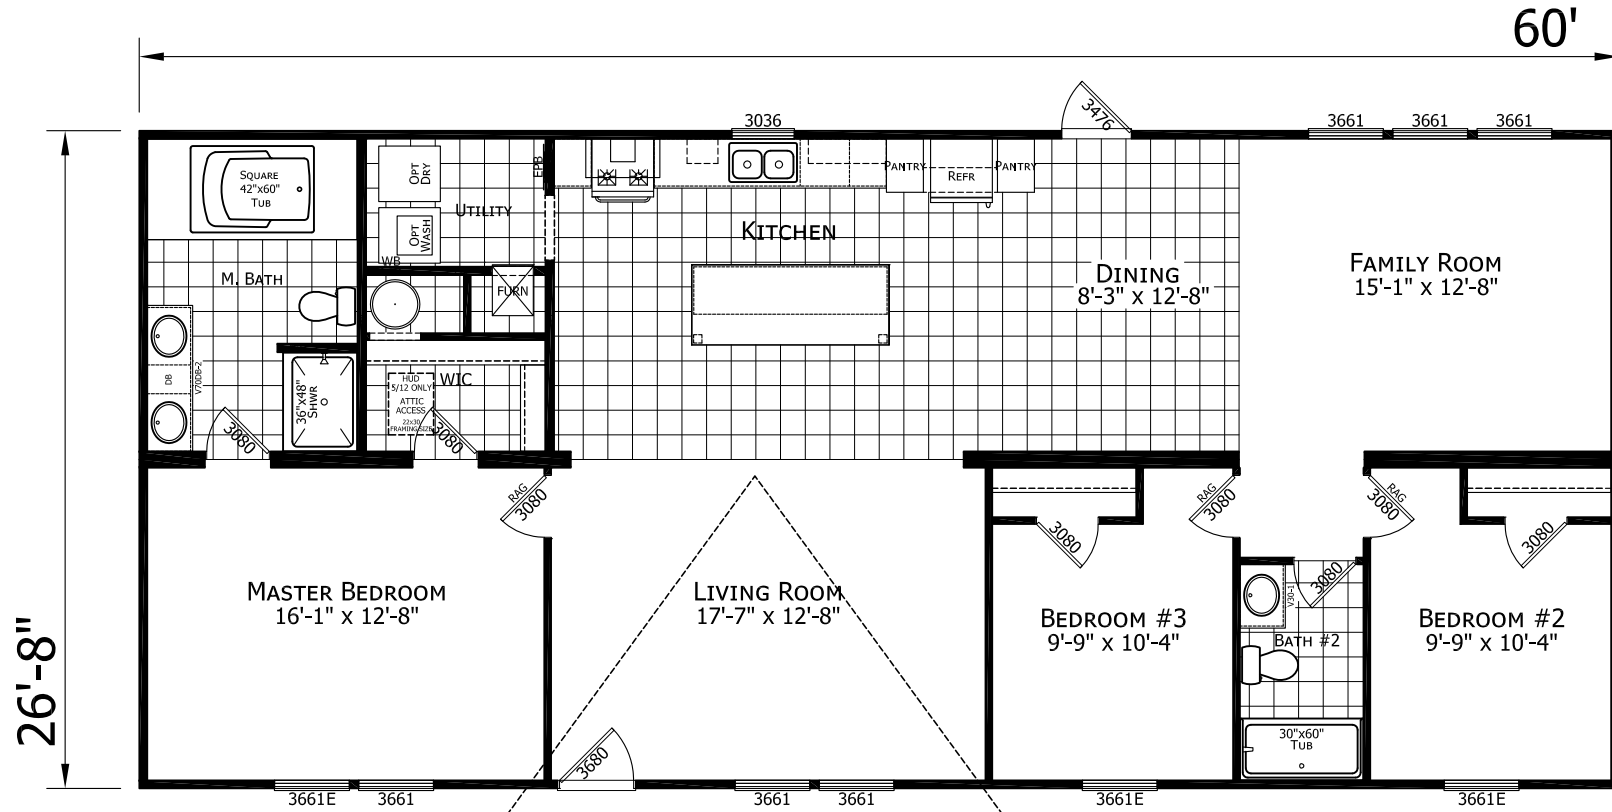

Pepperton

Dutch Elite Housing Series

1,600 SQ. FT. (Approximate) 3 Bedroom, 2 Bath

Last Updated: 12-9-24

FACTORY EXPO HOME CENTERS
 115 Titan Roberts Rd.
 Lillington, NC 27546

FBHExpo.com | 1-800-504-3238

IMPORTANT: Alta Cima Corp reserves the right to modify, cancel or substitute products or features of this event at any time without prior notice or obligation. Pictures and other promotional materials are representative and may depict or contain floor plans, square footages, elevations, options, upgrades, extra design features, decorations, floor coverings, specialty light fixtures, custom paint and wall coverings, window treatments, landscaping, sound and alarm systems, furnishings, appliances, and other designer/decorator features and amenities that are not included as part of the home and/or may not be available at all locations. Home, pricing and community information is subject to change, and homes to prior sale, at any time without notice or obligation. ©2020 Alta Cima Corp. All rights reserved.