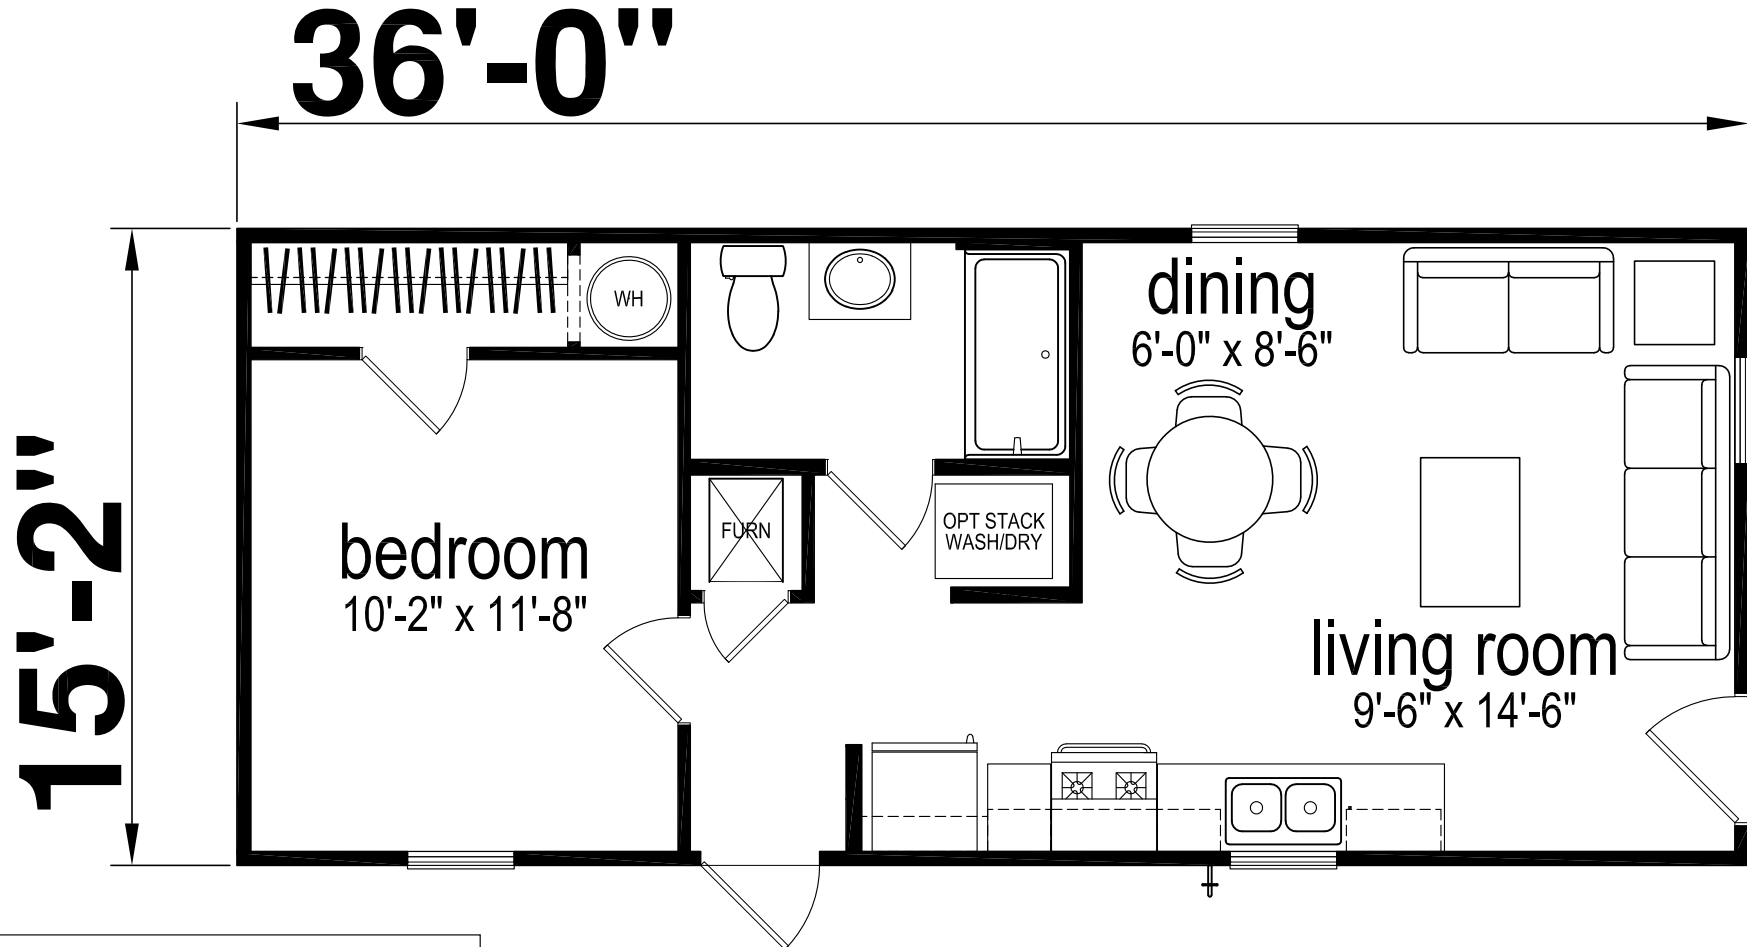

Penndel

Prime Series

546 SQ. FT. (Approximate) 1 Bedroom, 1 Bath

Last Updated: 3-10-25

CHAMPION HOMES CENTER
115 Titan Roberts Rd.
Lillington, NC 27546

FBHExpo.com | 1-800-504-3238

IMPORTANT: Champion Homes reserves the right to modify, cancel or substitute products or features of this event at any time without prior notice or obligation. Pictures and other promotional materials are representative and may depict or contain floor plans, square footages, elevations, options, upgrades, extra design features, decorations, floor coverings, specialty light fixtures, custom paint and wall coverings, window treatments, landscaping, sound and alarm systems, furnishings, appliances, and other designer/decorator features and amenities that are not included as part of the home and/or may not be available at all locations. Home, pricing and community information is subject to change, and homes to prior sale, at any time without notice or obligation. ©2020 Alta Cima Corp. All rights reserved.