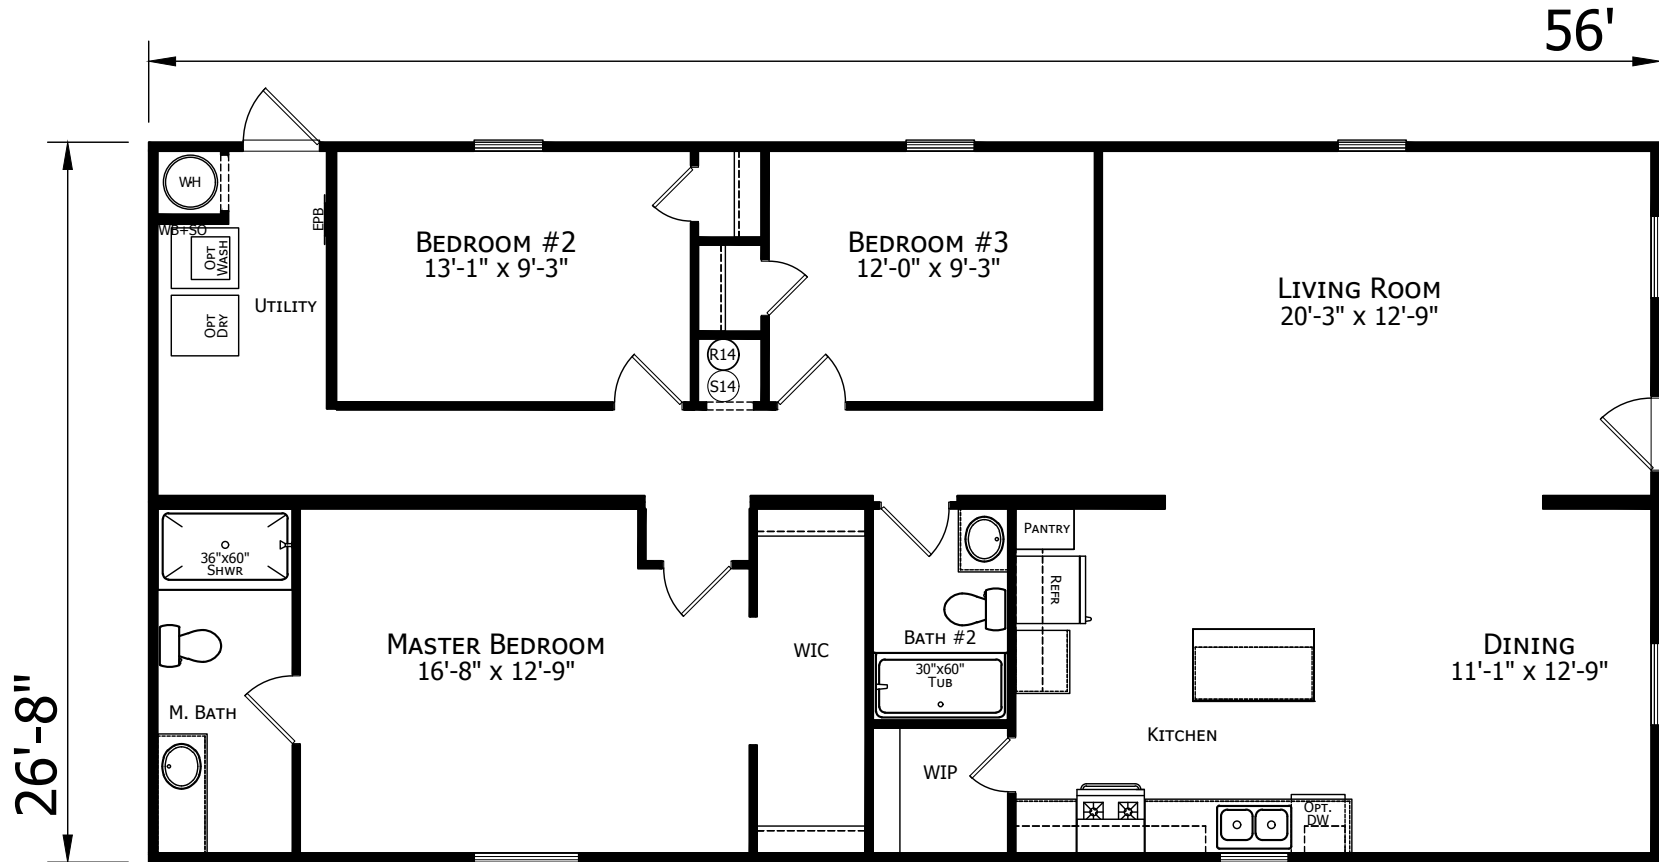

# Pantego

Prime Series

1,493 SQ. FT. (Approximate) 3 Bedroom, 2 Bath

CHAMPION<sup>®</sup>  
HOMES CENTER

Last Updated:1-30-23

**CHAMPION HOMES CENTER**  
115 Titan Roberts Rd.  
Lillington, NC 27546

**FBHExpo.com | 1-800-504-3238**