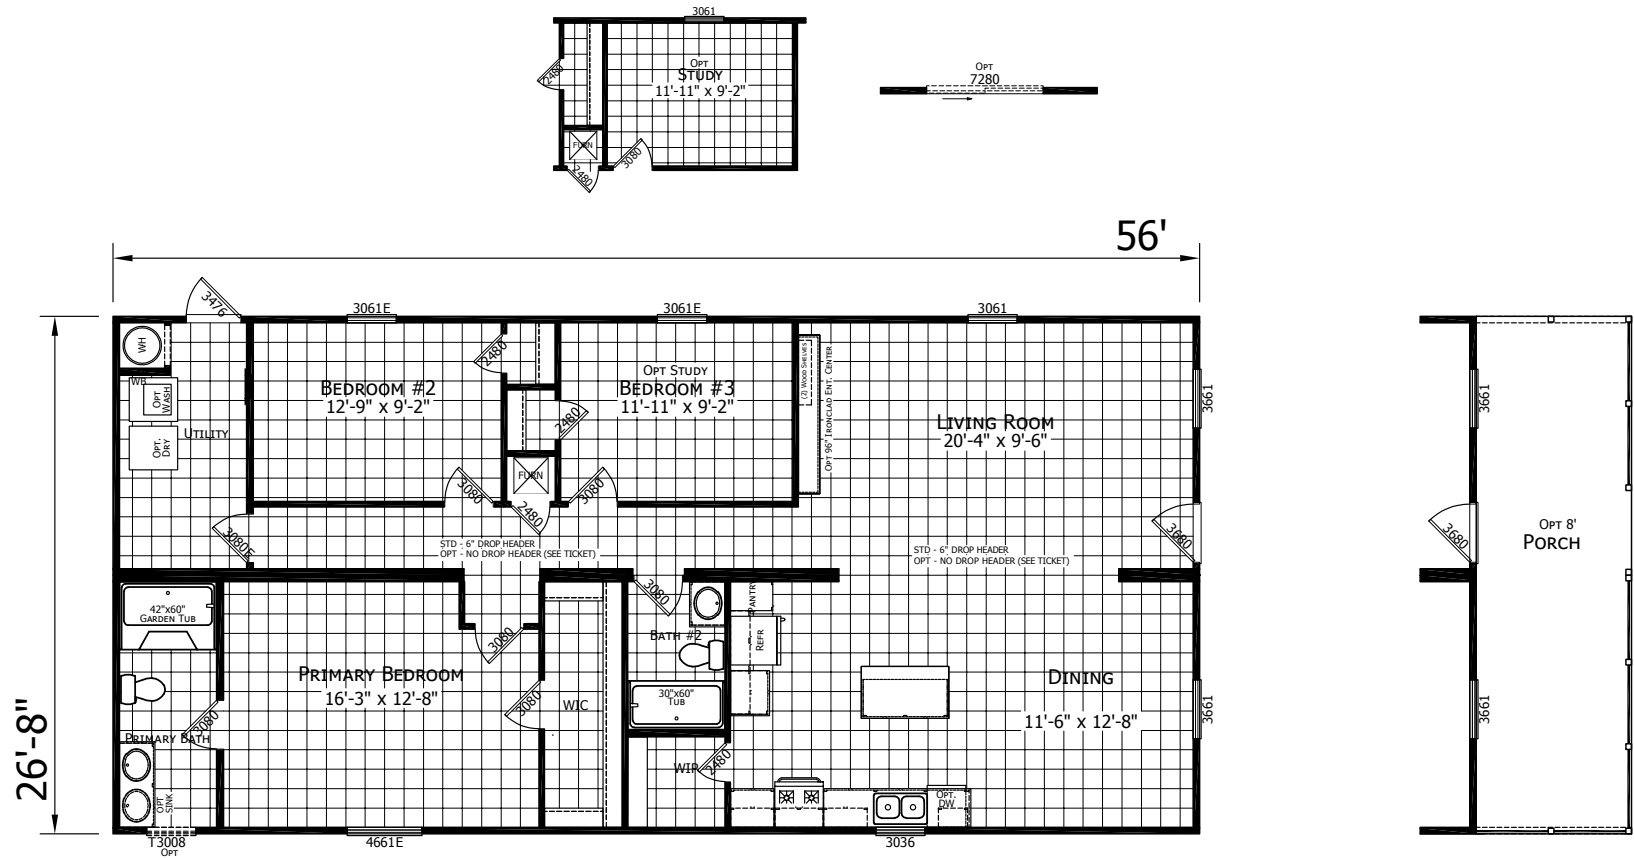

Paige

Lake Manor Series - Multi-Sections

1,493 SQ. FT. (Approximate) 3 Bedroom, 2 Bath

Last Updated: 3-27-25

CHAMPION HOMES CENTER
 115 Titan Roberts Rd.
 Lillington, NC 27546

FBHExpo.com | 1-800-504-3238

IMPORTANT: Champion Homes reserves the right to modify, cancel or substitute products or features of this event at any time without prior notice or obligation. Pictures and other promotional materials are representative and may depict or contain floor plans, square footages, elevations, options, upgrades, extra design features, decorations, floor coverings, specialty light fixtures, custom paint and wall coverings, window treatments, landscaping, sound and alarm systems, furnishings, appliances, and other designer/decorator features and amenities that are not included as part of the home and/or may not be available at all locations. Home, pricing and community information is subject to change, and homes to prior sale, at any time without notice or obligation. ©2020 Alta Cima Corp. All rights reserved.