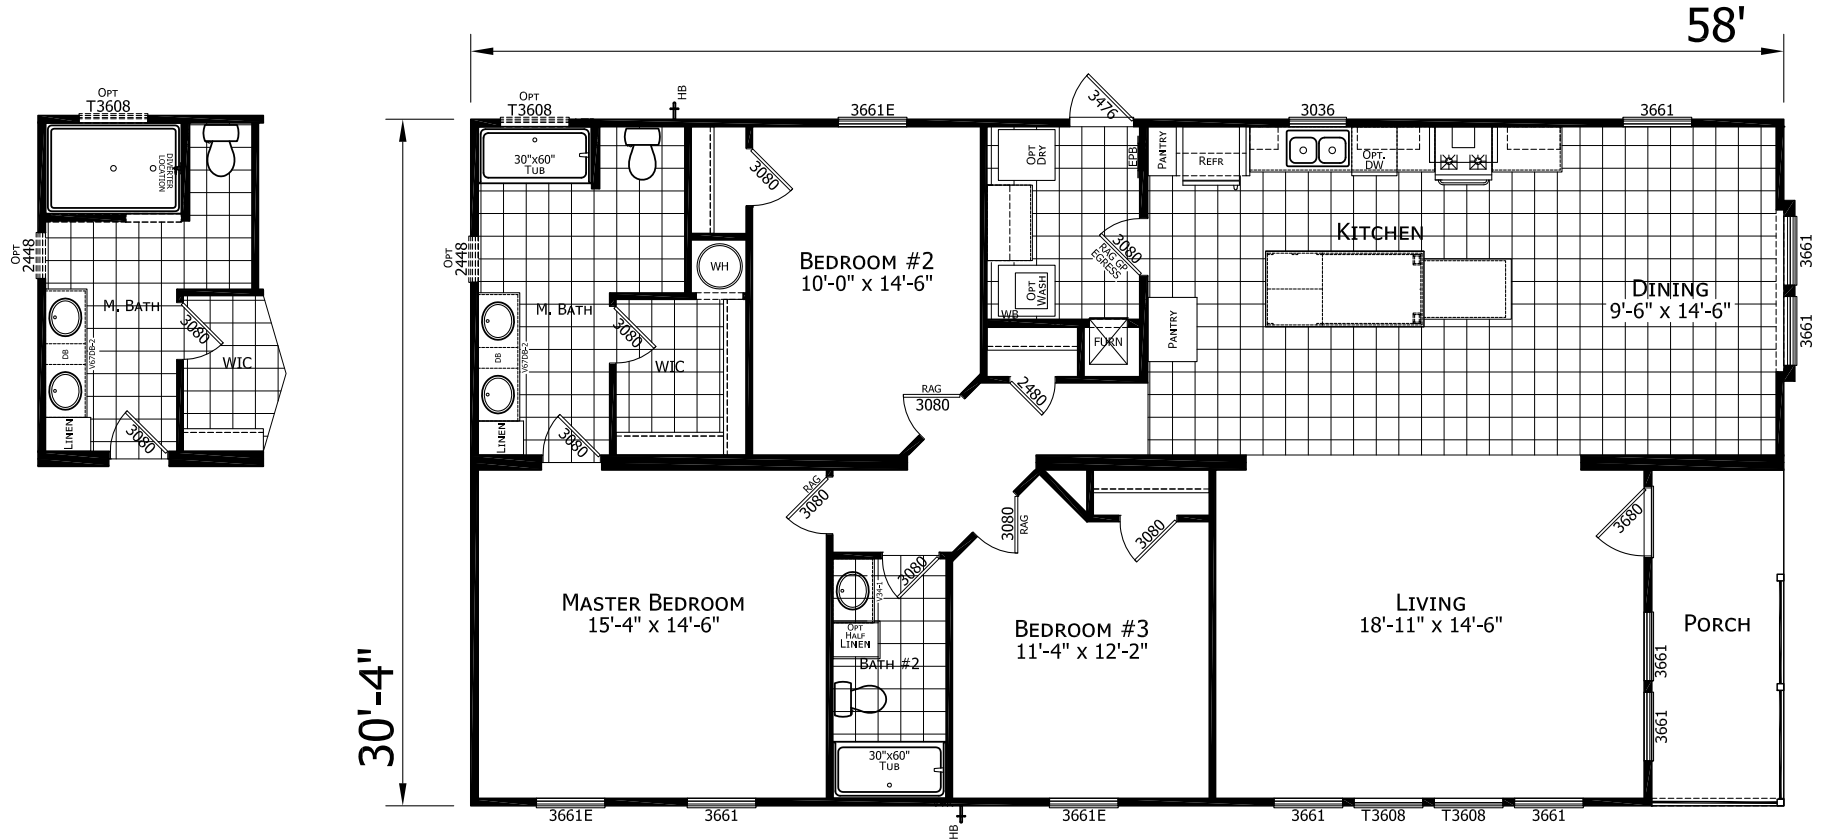

# Olivia

Dutch Elite Housing Series

1,760 SQ. FT. (Approximate) 3 Bedroom, 2 Bath

Last Updated: 10-10-22

**FACTORY EXPO HOME CENTERS**  
 115 Titan Roberts Rd.  
 Lillington, NC 27546

**FBHExpo.com | 1-800-504-3238**