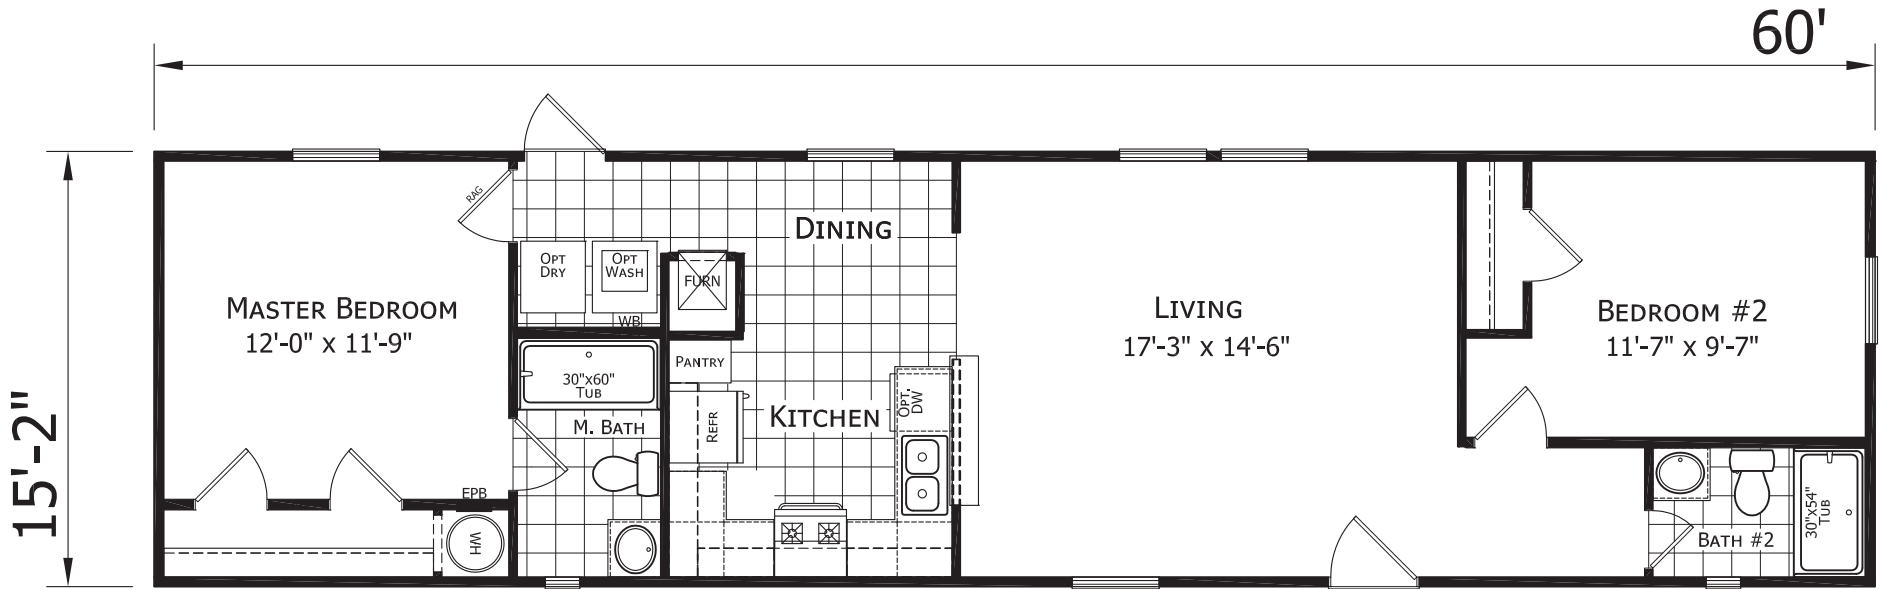

# Oakmonts

Dutch Elite Housing Series

910 SQ. FT. (Approximate) 2 Bedroom, 2 Bath

Last Updated: 10-10-22

**FACTORY EXPO HOME CENTERS**  
 115 Titan Roberts Rd.  
 Lillington, NC 27546

**FBHExpo.com | 1-800-504-3238**