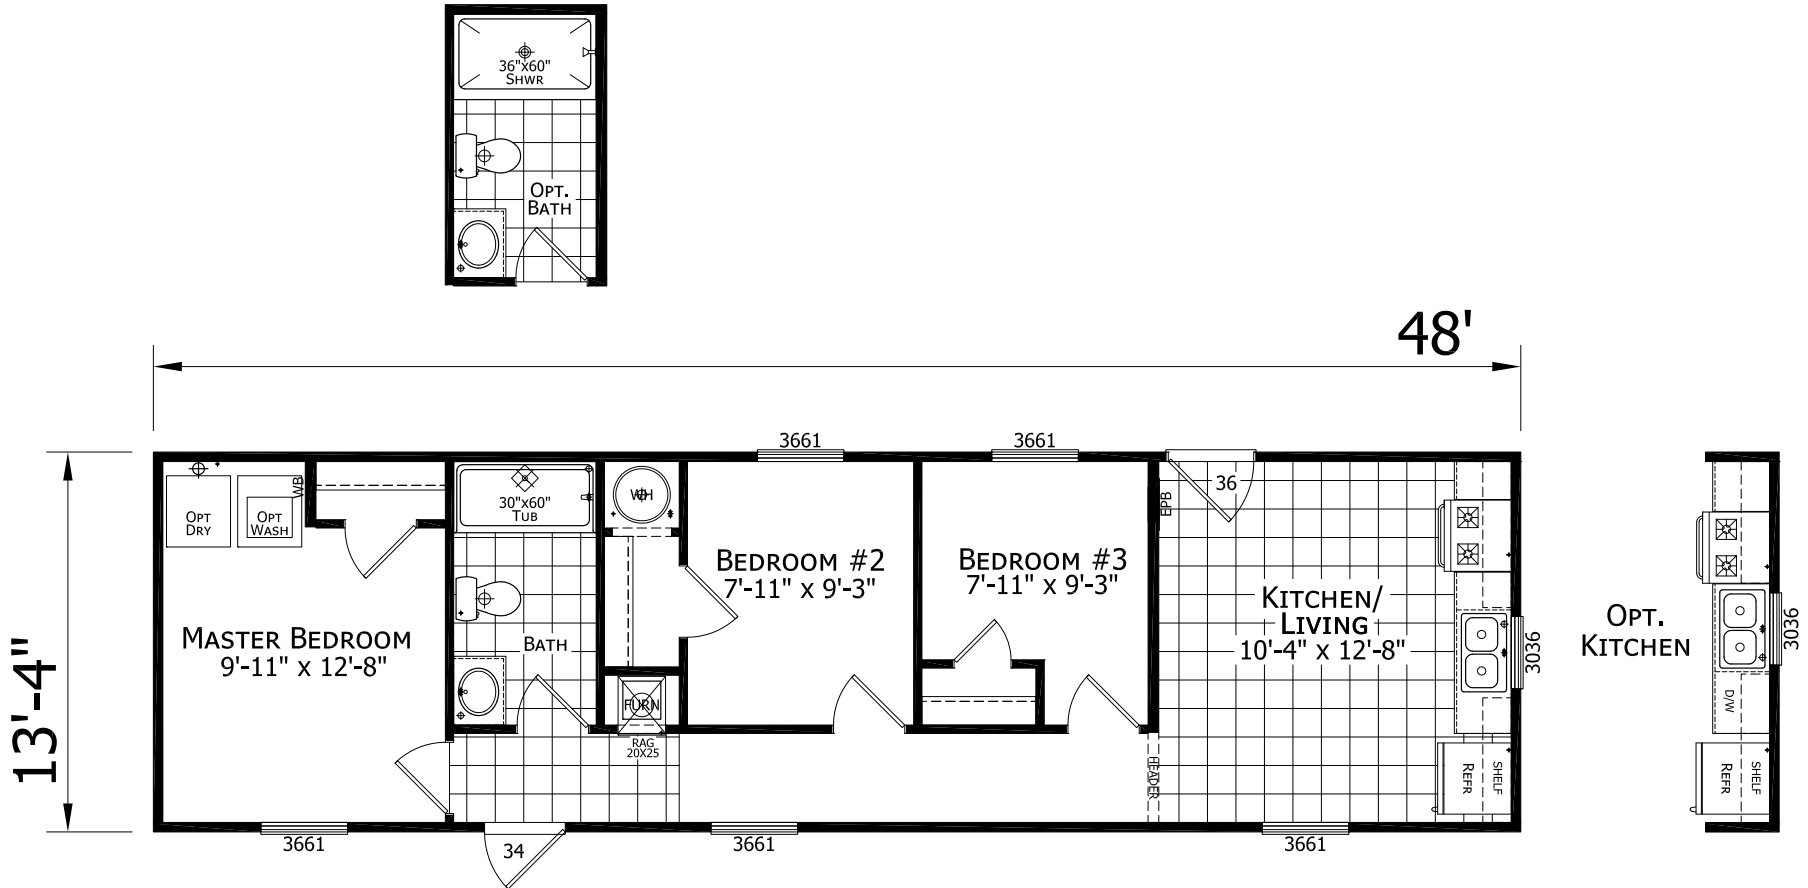

# Niceton

Dutch Elite Housing Series

640 SQ. FT. (Approximate) 3 Bedroom, 1 Bath

Last Updated: 2-6-23

**FACTORY EXPO HOME CENTERS**  
 115 Titan Roberts Rd.  
 Lillington, NC 27546

**FBHExpo.com | 1-800-504-3238**