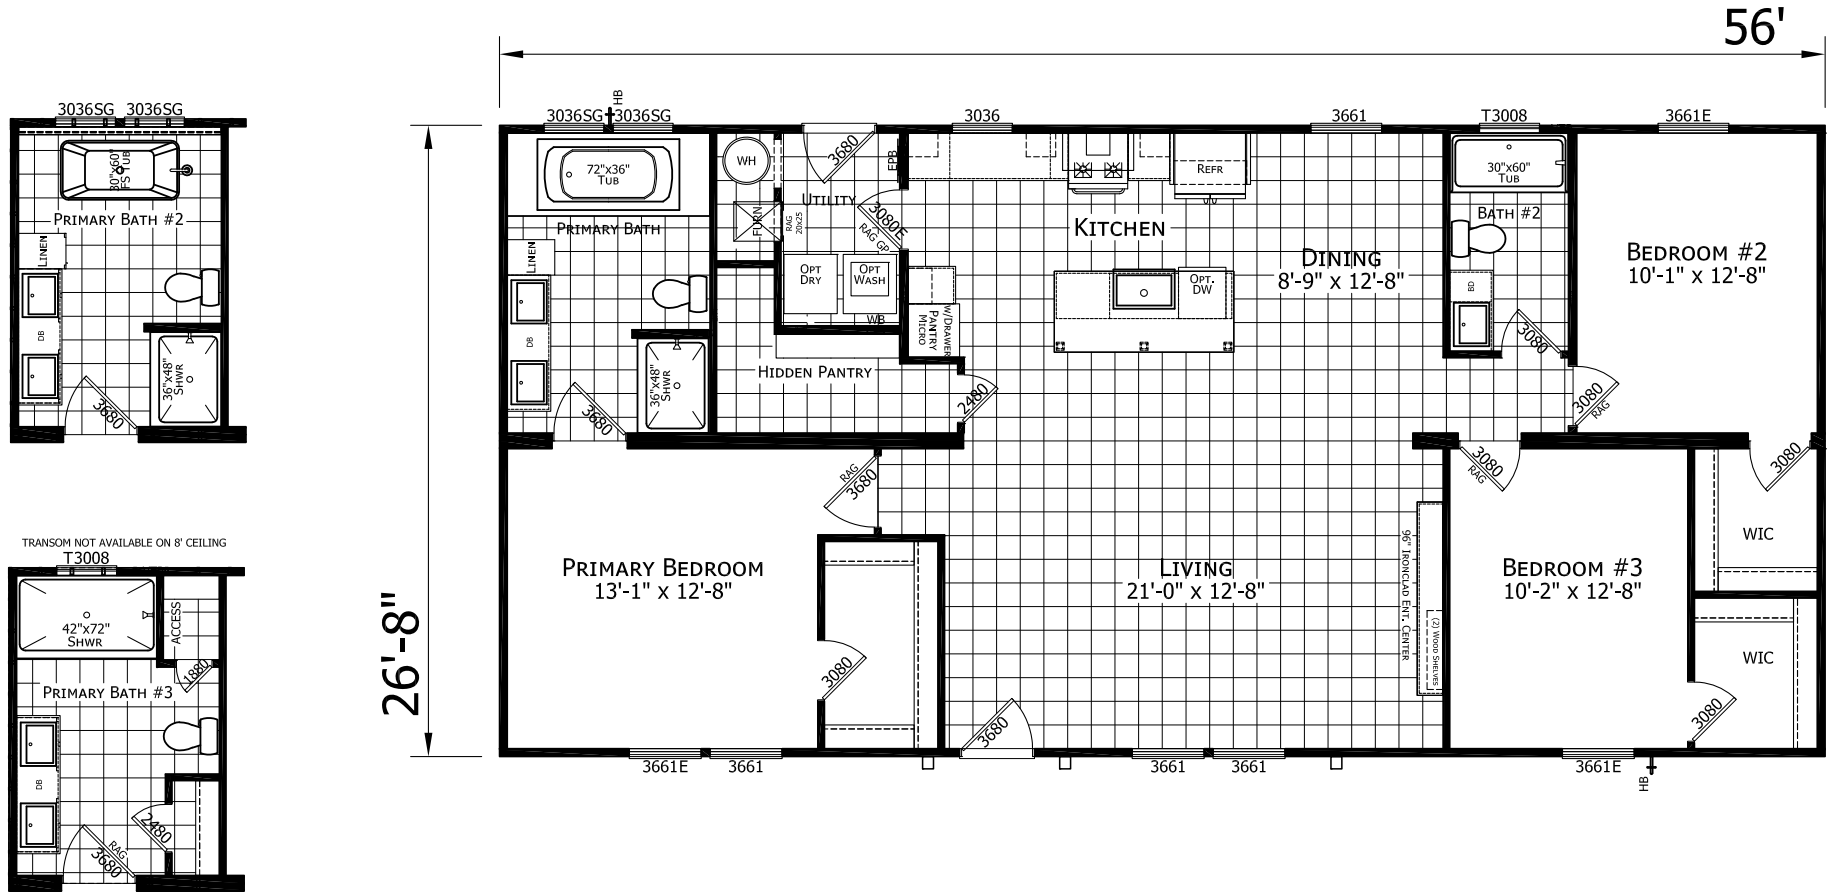

Nariton

Ironclad Series

1,493 SQ. FT. (Approximate) 3 Bedroom, 2 Bath

Last Updated: 1-26-23

CHAMPION HOMES CENTER
 115 Titan Roberts Rd.
 Lillington, NC 27546

FBHExpo.com | 1-800-504-3238

IMPORTANT: Champion Homes reserves the right to modify, cancel or substitute products or features of this event at any time without prior notice or obligation. Pictures and other promotional materials are representative and may depict or contain floor plans, square footages, elevations, options, upgrades, extra design features, decorations, floor coverings, specialty light fixtures, custom paint and wall coverings, window treatments, landscaping, sound and alarm systems, furnishings, appliances, and other designer/decorator features and amenities that are not included as part of the home and/or may not be available at all locations. Home, pricing and community information is subject to change, and homes to prior sale, at any time without notice or obligation. ©2020 Champion Homes. All rights reserved.