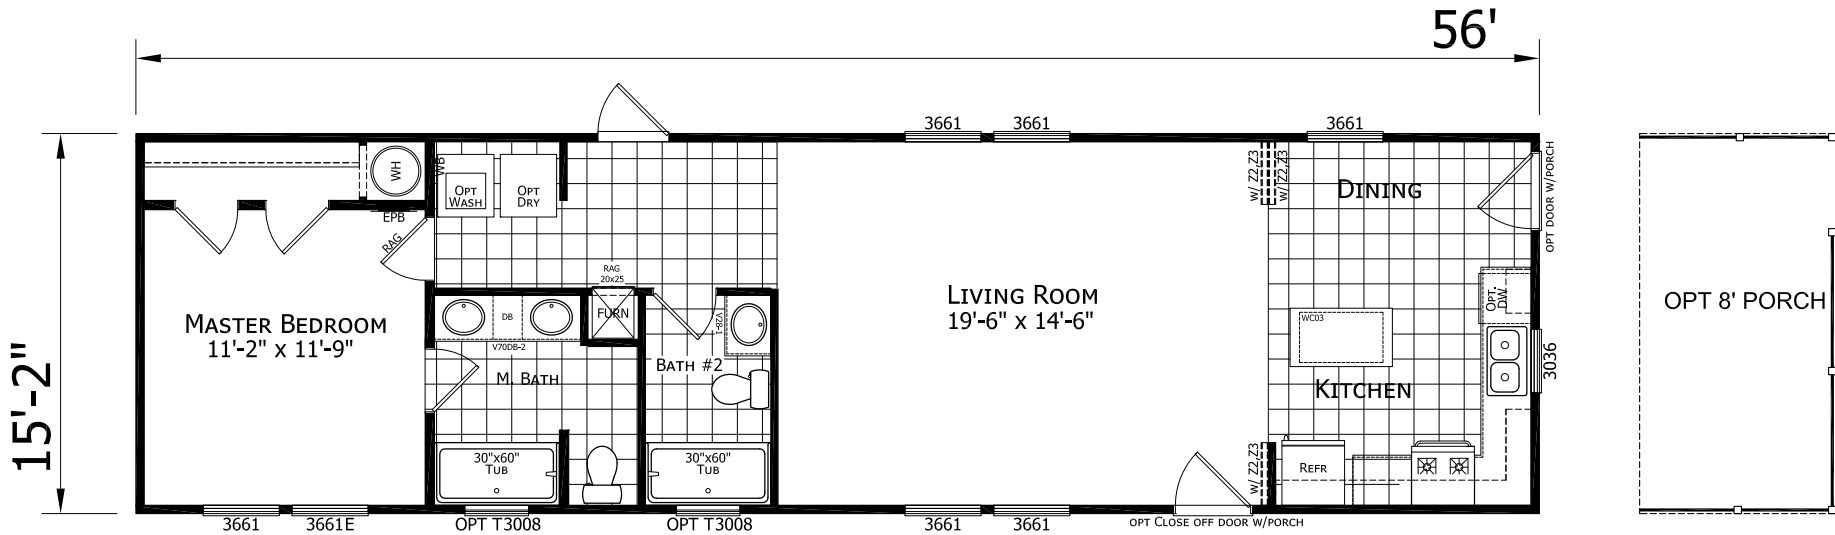

# McPhee

Dutch Elite Housing Series

849 SQ. FT. (Approximate) 1 Bedroom, 2 Bath

Last Updated: 2-15-22

\*Special Value Home, Limit 1 per Customer

**FACTORY EXPO HOME CENTERS**  
 115 Titan Roberts Rd.  
 Lillington, NC 27546