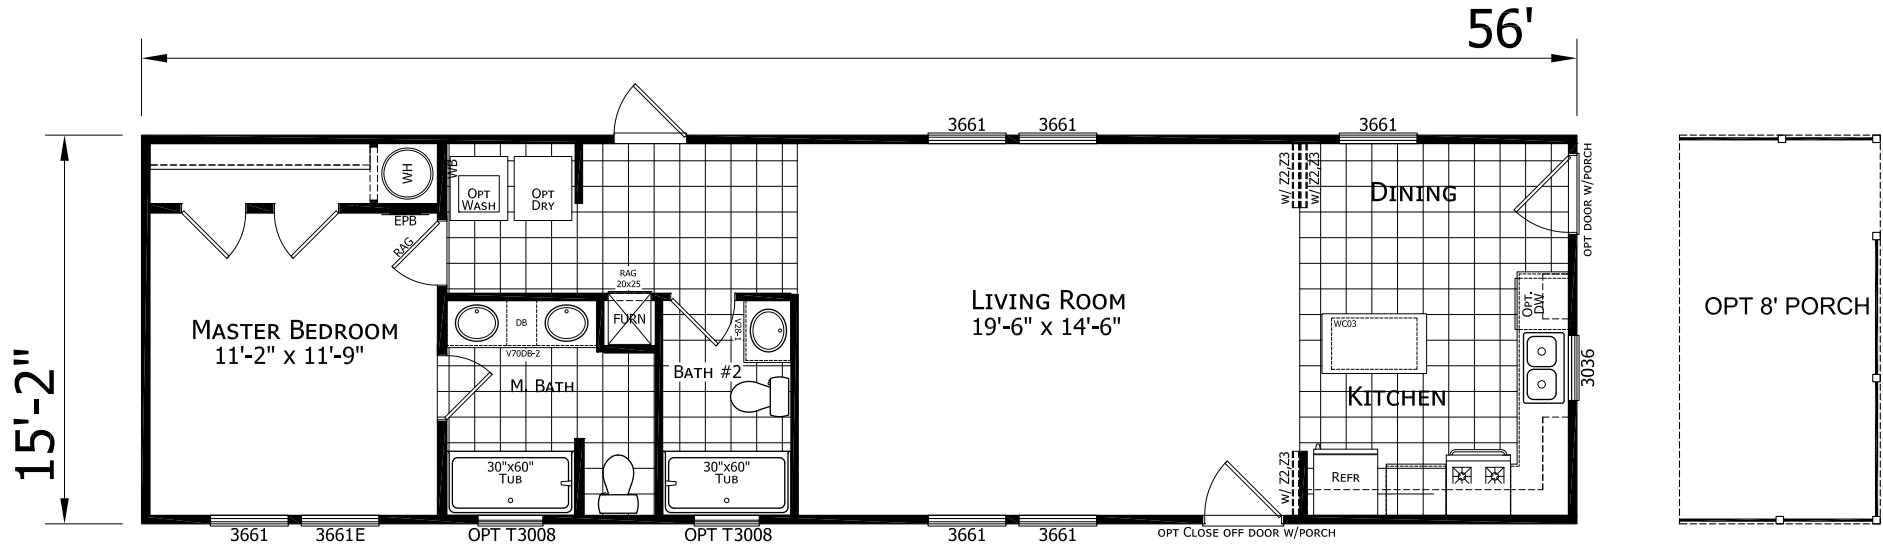

McPhee

Dutch Elite Housing Series

849 SQ. FT. (Approximate) 1 Bedroom, 2 Bath

Last Updated: 10-10-22

FACTORY EXPO HOME CENTERS
 115 Titan Roberts Rd.
 Lillington, NC 27546

FBHExpo.com | 1-800-504-3238

IMPORTANT: Alta Cima Corp reserves the right to modify, cancel or substitute products or features of this event at any time without prior notice or obligation. Pictures and other promotional materials are representative and may depict or contain floor plans, square footages, elevations, options, upgrades, extra design features, decorations, floor coverings, specialty light fixtures, custom paint and wall coverings, window treatments, landscaping, sound and alarm systems, furnishings, appliances, and other designer/decorator features and amenities that are not included as part of the home and/or may not be available at all locations. Home, pricing and community information is subject to change, and homes to prior sale, at any time without notice or obligation. ©2020 Alta Cima Corp. All rights reserved.