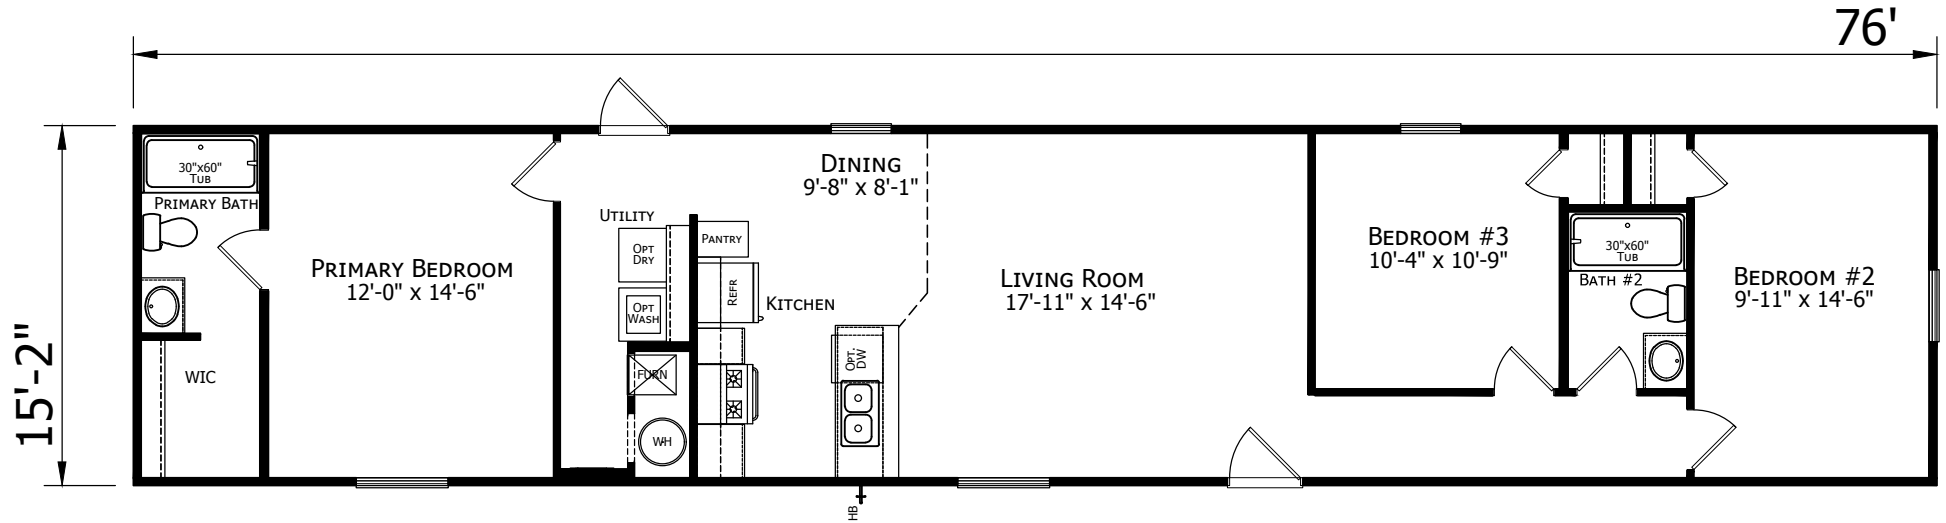

# Maccoa

Prime Series

1,153 SQ. FT. (Approximate) 3 Bedroom, 2 Bath

CHAMPION  
HOMES CENTER

Last Updated: 11-9-22

**CHAMPION HOMES CENTER**  
115 Titan Roberts Rd.  
Lillington, NC 27546

**FBHExpo.com | 1-800-504-3238**