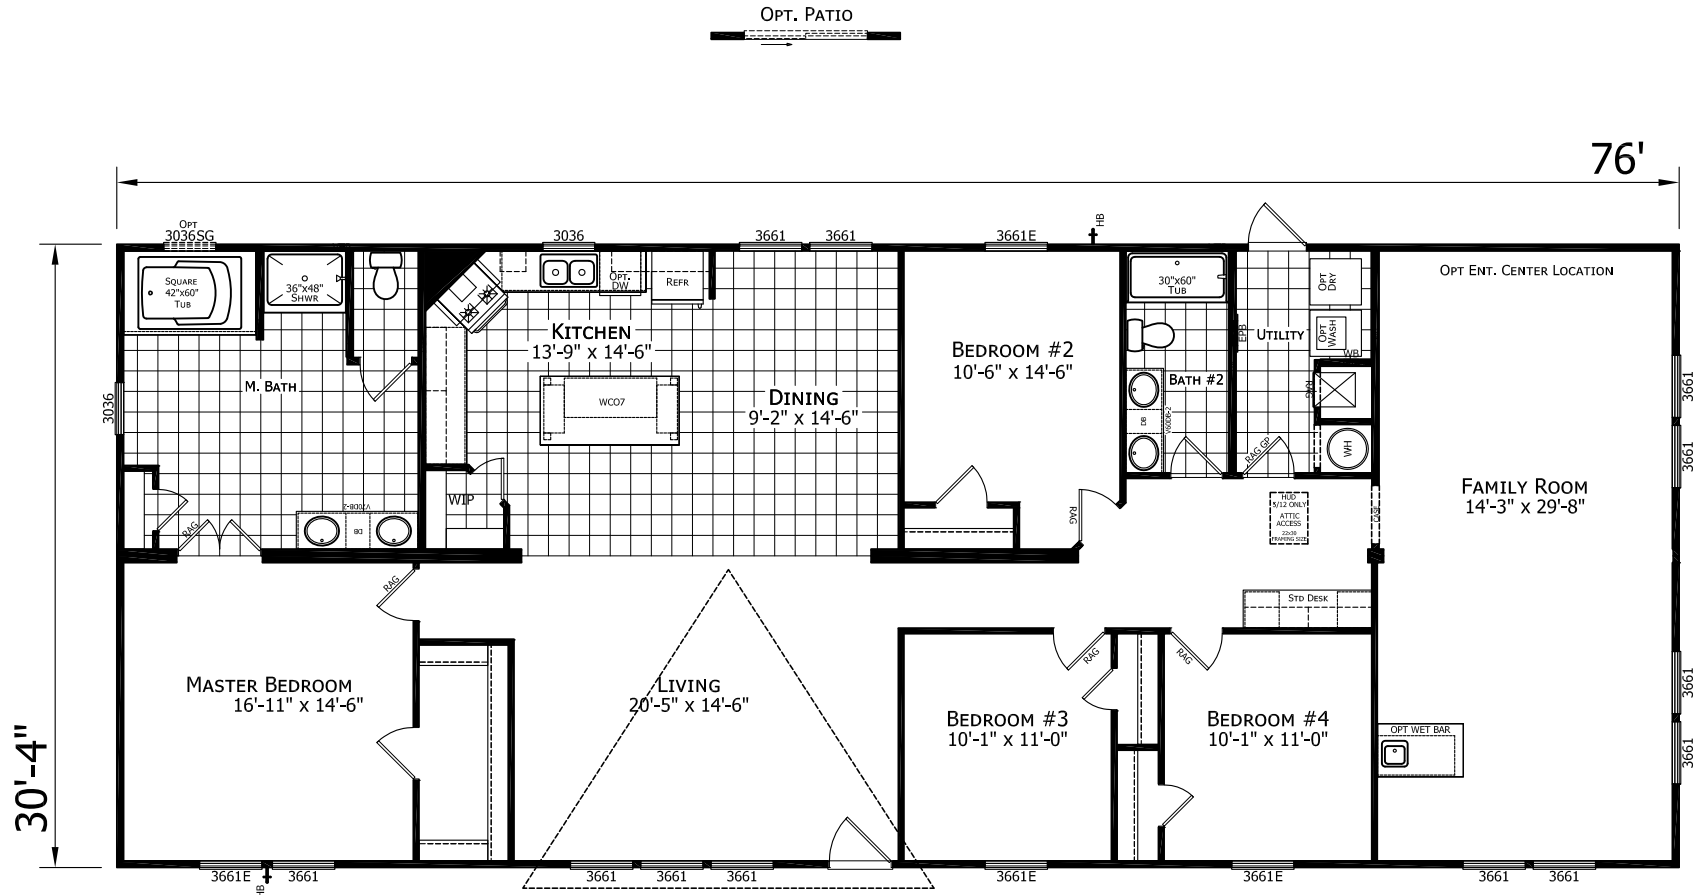

Lynhurst

Dutch Elite Housing Series

2,305 SQ. FT. (Approximate) 4 Bedroom, 2 Bath

Last Updated: 12-19-22

FACTORY EXPO HOME CENTERS
 115 Titan Roberts Rd.
 Lillington, NC 27546

FBHExpo.com | 1-800-504-3238

IMPORTANT: Alta Cima Corp reserves the right to modify, cancel or substitute products or features of this event at any time without prior notice or obligation. Pictures and other promotional materials are representative and may depict or contain floor plans, square footages, elevations, options, upgrades, extra design features, decorations, floor coverings, specialty light fixtures, custom paint and wall coverings, window treatments, landscaping, sound and alarm systems, furnishings, appliances, and other designer/decorator features and amenities that are not included as part of the home and/or may not be available at all locations. Home, pricing and community information is subject to change, and homes to prior sale, at any time without notice or obligation. ©2020 Alta Cima Corp. All rights reserved.