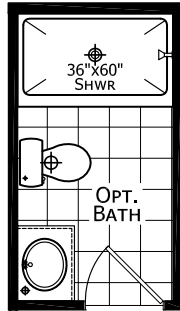

Lorlie

Dutch Elite Housing Series

533 SQ. FT. (Approximate) 2 Bedroom, 1 Bath

Last Updated: 2-6-23

FACTORY EXPO HOME CENTERS
 115 Titan Roberts Rd.
 Lillington, NC 27546

FBHExpo.com | 1-800-504-3238

IMPORTANT: Alta Cima Corp reserves the right to modify, cancel or substitute products or features of this event at any time without prior notice or obligation. Pictures and other promotional materials are representative and may depict or contain floor plans, square footages, elevations, options, upgrades, extra design features, decorations, floor coverings, specialty light fixtures, custom paint and wall coverings, window treatments, landscaping, sound and alarm systems, furnishings, appliances, and other designer/decorator features and amenities that are not included as part of the home and/or may not be available at all locations. Home, pricing and community information is subject to change, and homes to prior sale, at any time without notice or obligation. ©2020 Alta Cima Corp. All rights reserved.