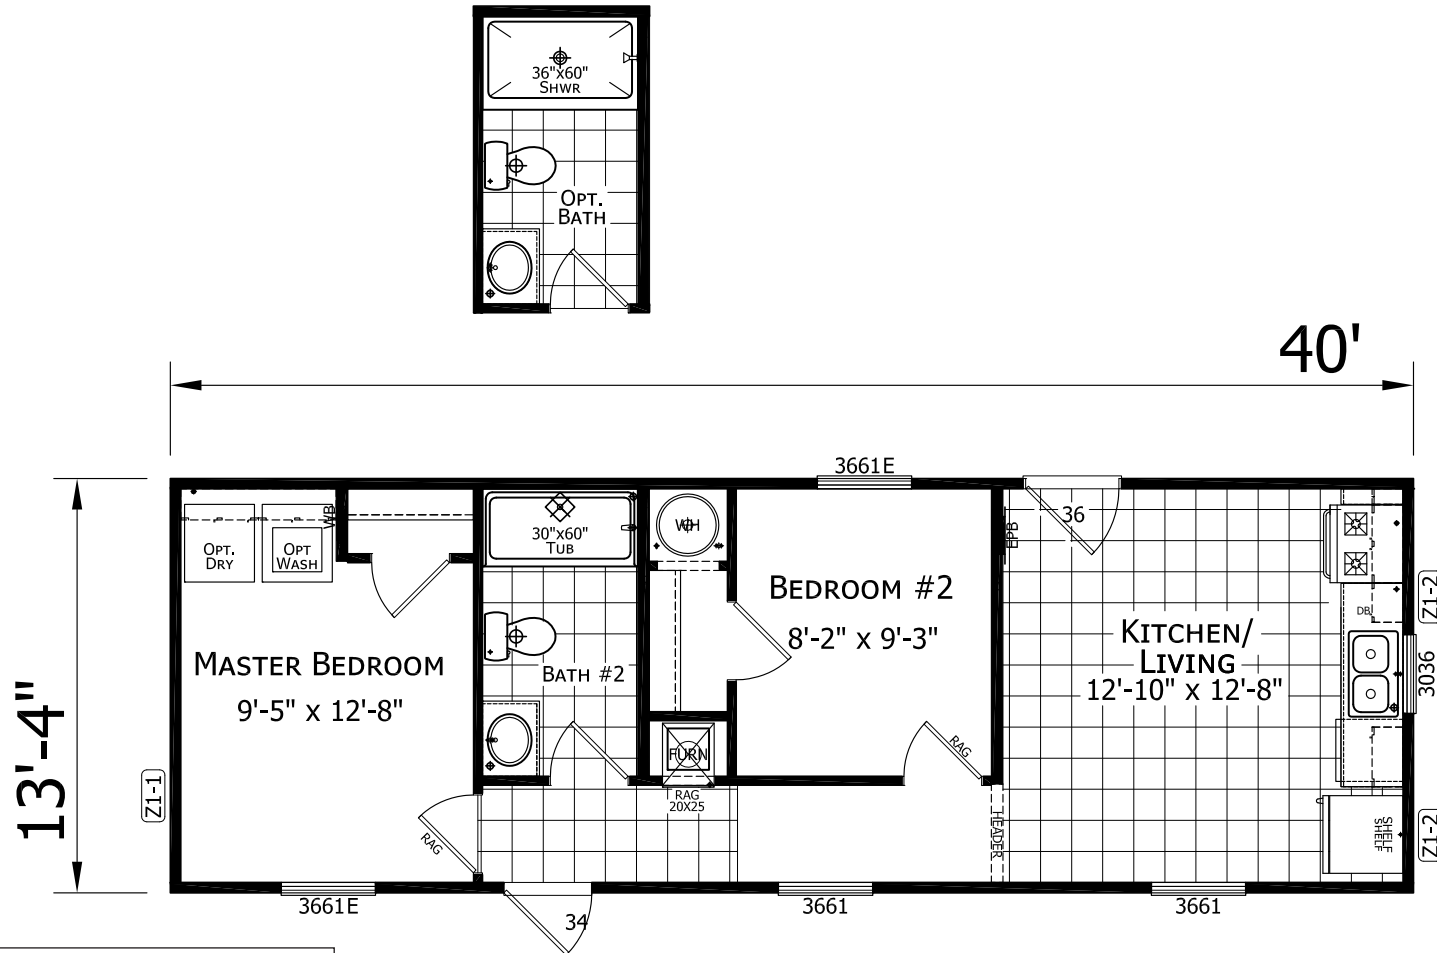

Lorlie

Dutch Elite Housing Series

533 SQ. FT. (Approximate) 2 Bedroom, 1 Bath

Last Updated: 2-6-23

FACTORY EXPO HOME CENTERS
 115 Titan Roberts Rd.
 Lillington, NC 27546

FBHExpo.com | 1-800-504-3238

IMPORTANT: Alta Cima Corp reserves the right to modify, cancel or substitute products or features of this event at any time without prior notice or obligation. Pictures and other promotional materials are representative and may depict or contain floor plans, square footages, elevations, options, upgrades, extra design features, decorations, floor coverings, specialty light fixtures, custom paint and wall coverings, window treatments, landscaping, sound and alarm systems, furnishings, appliances, and other designer/decorator features and amenities that are not included as part of the home and/or may not be available at all locations. Home, pricing and community information is subject to change, and homes to prior sale, at any time without notice or obligation. ©2020 Alta Cima Corp. All rights reserved.