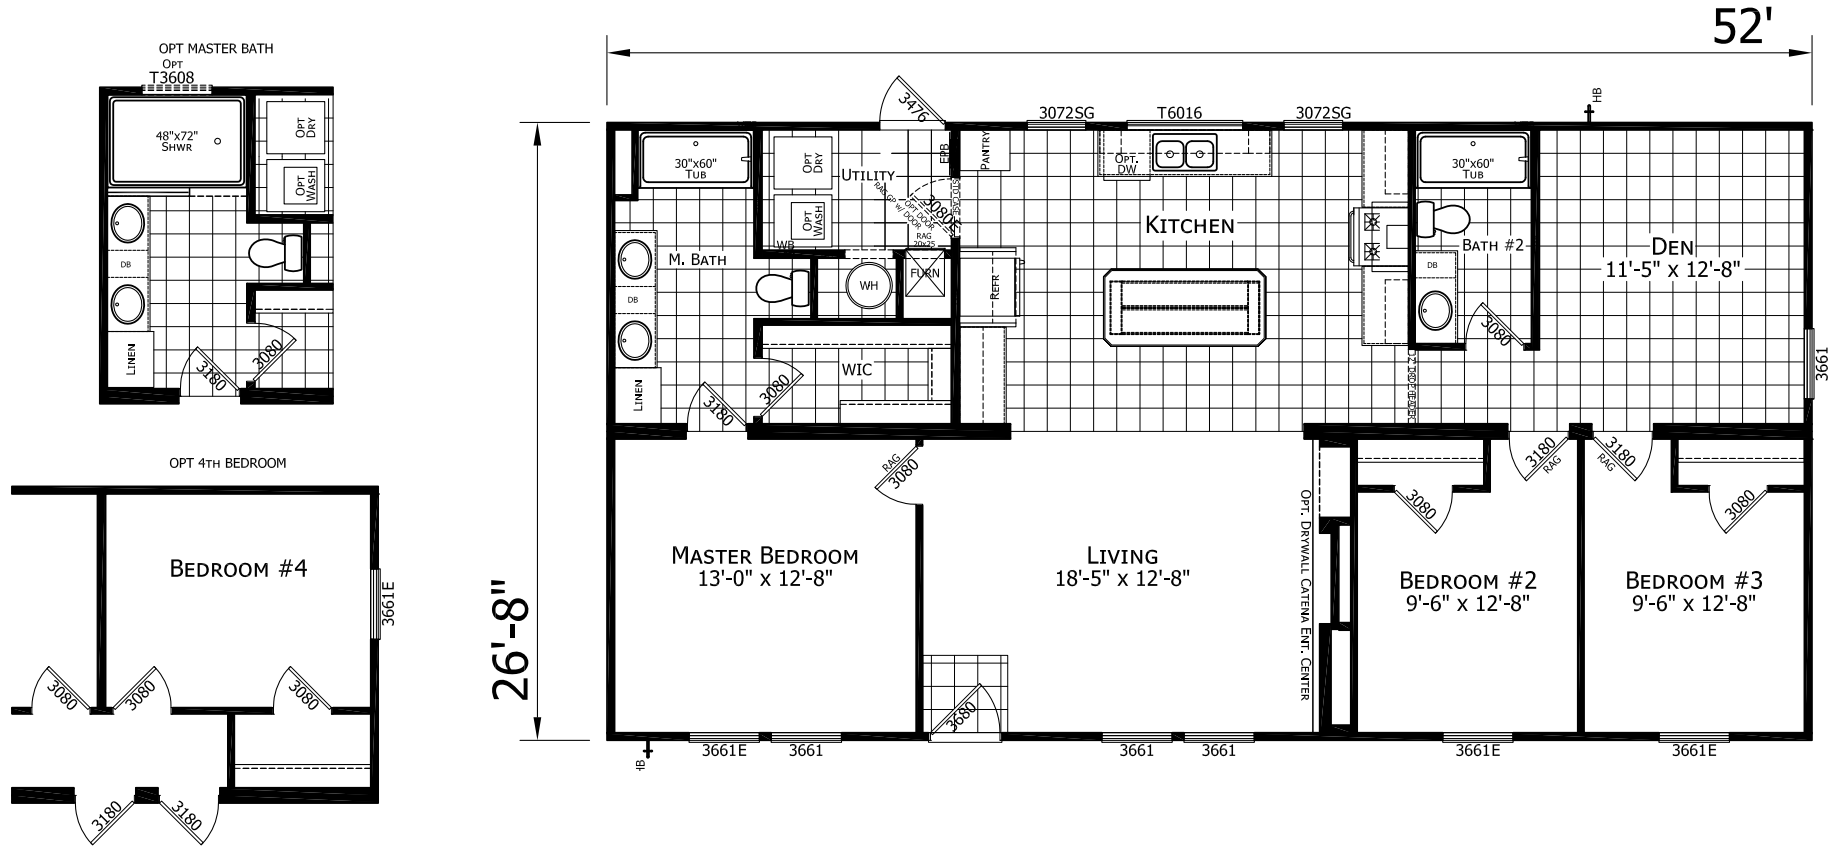

Lenoir

Dutch Elite Housing Series

1,386 SQ. FT. (Approximate) 3 Bedroom, 2 Bath

CHAMPION
HOMES CENTER

Last Updated: 10-10-22

FACTORY EXPO HOME CENTERS
115 Titan Roberts Rd.
Lillington, NC 27546

FBHExpo.com | 1-800-504-3238