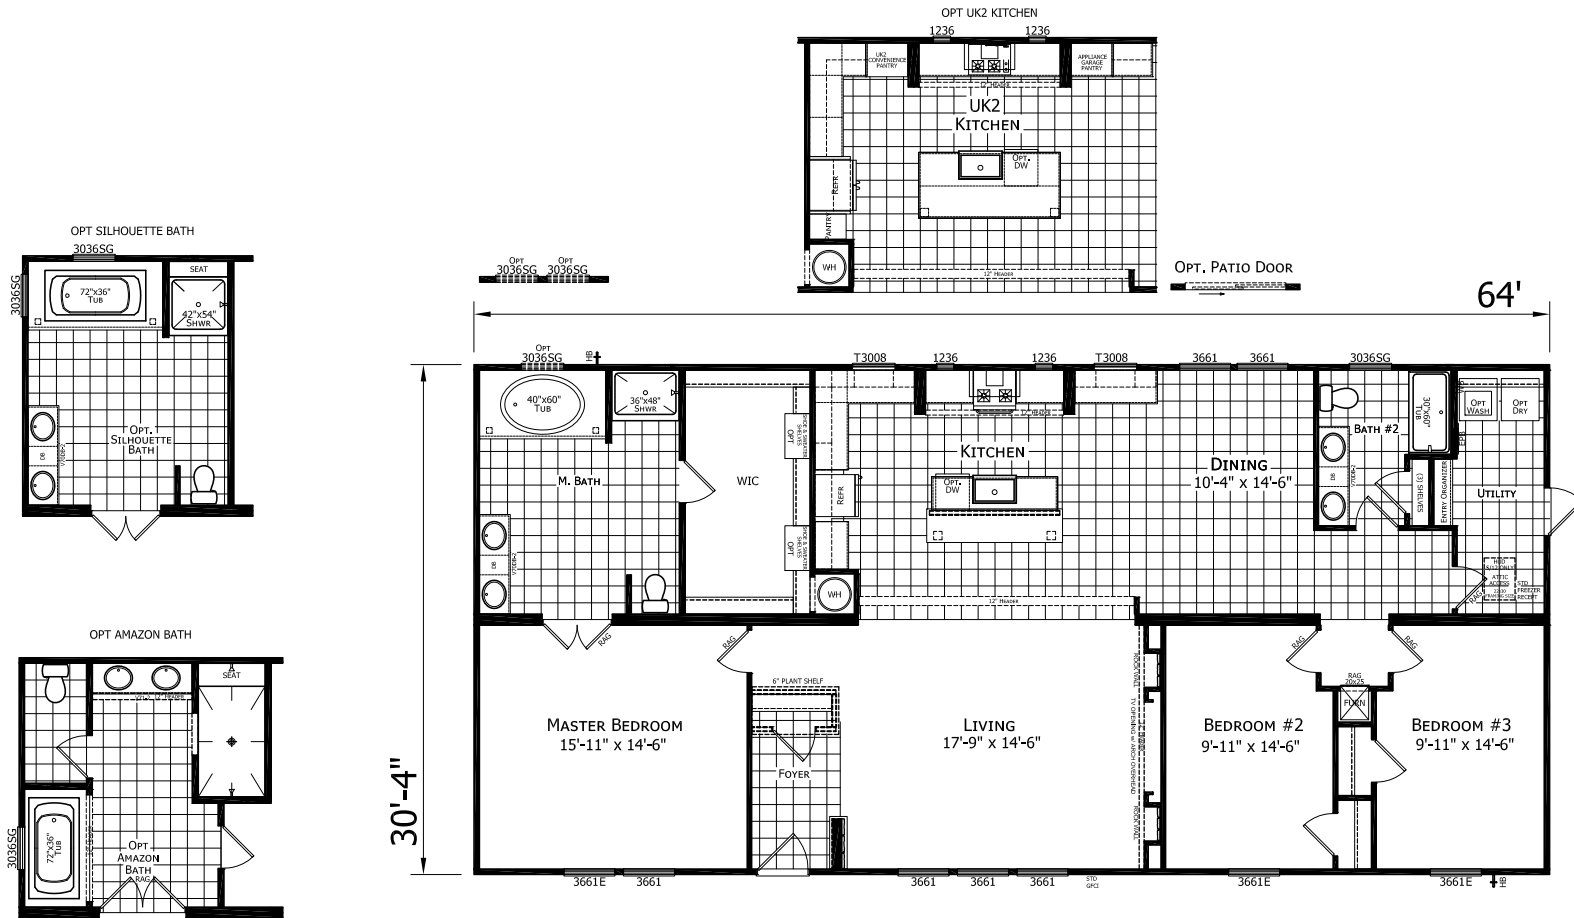

Kinston

Chateau Collection

1,941 SQ. FT. (Approximate) 3 Bedroom, 2 Bath

Last Updated: 6-6-22

FACTORY EXPO HOME CENTERS
 115 Titan Roberts Rd.
 Lillington, NC 27546

FBHExpo.com | 1-800-504-3238

IMPORTANT: Alta Cima Corp reserves the right to modify, cancel or substitute products or features of this event at any time without prior notice or obligation. Pictures and other promotional materials are representative and may depict or contain floor plans, square footages, elevations, options, upgrades, extra design features, decorations, floor coverings, specialty light fixtures, custom paint and wall coverings, window treatments, landscaping, sound and alarm systems, furnishings, appliances, and other designer/decorator features and amenities that are not included as part of the home and/or may not be available at all locations. Home, pricing and community information is subject to change, and homes to prior sale, at any time without notice or obligation. ©2020 Alta Cima Corp. All rights reserved.