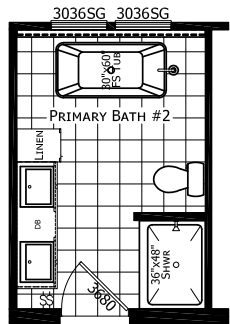

Kaufman

Ironclad Series

1,600 SQ. FT. (Approximate) 4 Bedroom, 2 Bath

Last Updated: 1-26-23

CHAMPION HOMES CENTER
115 Titan Roberts Rd.
Lillington, NC 27546

FBHExpo.com | 1-800-504-3238

IMPORTANT: Champion Homes reserves the right to modify, cancel or substitute products or features of this event at any time without prior notice or obligation. Pictures and other promotional materials are representative and may depict or contain floor plans, square footages, elevations, options, upgrades, extra design features, decorations, floor coverings, specialty light fixtures, custom paint and wall coverings, window treatments, landscaping, sound and alarm systems, furnishings, appliances, and other designer/decorator features and amenities that are not included as part of the home and/or may not be available at all locations. Home, pricing and community information is subject to change, and homes to prior sale, at any time without notice or obligation. ©2020 Champion Homes. All rights reserved.