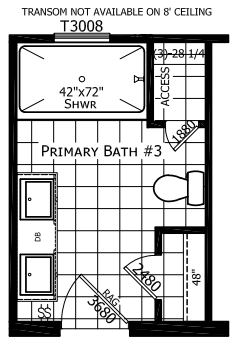

Kaufman

Ironclad Series

1,600 SQ. FT. (Approximate) 4 Bedroom, 2 Bath

Last Updated: 1-26-23

CHAMPION HOMES CENTER
115 Titan Roberts Rd.
Lillington, NC 27546

FBHExpo.com | 1-800-504-3238

IMPORTANT: Champion Homes reserves the right to modify, cancel or substitute products or features of this event at any time without prior notice or obligation. Pictures and other promotional materials are representative and may depict or contain floor plans, square footages, elevations, options, upgrades, extra design features, decorations, floor coverings, specialty light fixtures, custom paint and wall coverings, window treatments, landscaping, sound and alarm systems, furnishings, appliances, and other designer/decorator features and amenities that are not included as part of the home and/or may not be available at all locations. Home, pricing and community information is subject to change, and homes to prior sale, at any time without notice or obligation. ©2020 Champion Homes. All rights reserved.