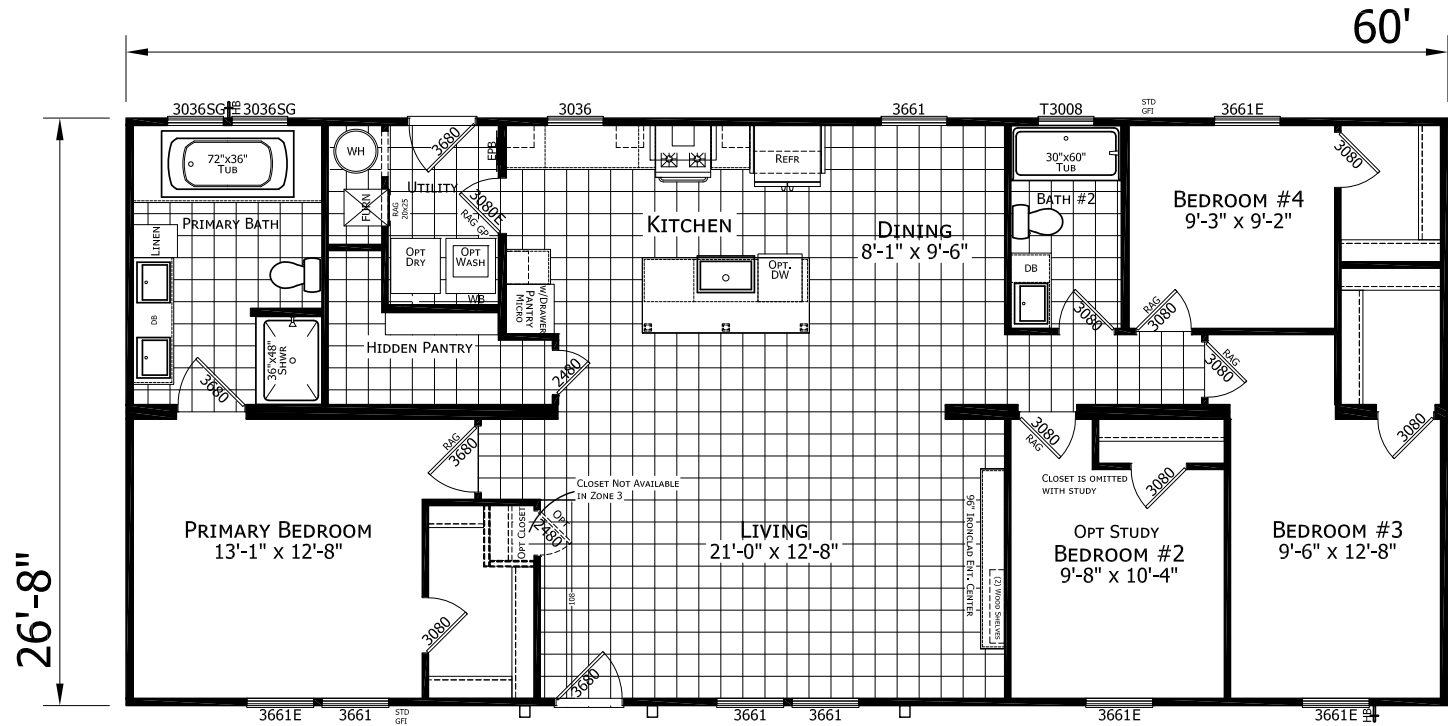

Kaufman

Ironclad Series

1,600 SQ. FT. (Approximate) 4 Bedroom, 2 Bath

Last Updated: 1-26-23

CHAMPION HOMES CENTER
115 Titan Roberts Rd.
Lillington, NC 27546

FBHExpo.com | 1-800-504-3238

IMPORTANT: Champion Homes reserves the right to modify, cancel or substitute products or features of this event at any time without prior notice or obligation. Pictures and other promotional materials are representative and may depict or contain floor plans, square footages, elevations, options, upgrades, extra design features, decorations, floor coverings, specialty light fixtures, custom paint and wall coverings, window treatments, landscaping, sound and alarm systems, furnishings, appliances, and other designer/decorator features and amenities that are not included as part of the home and/or may not be available at all locations. Home, pricing and community information is subject to change, and homes to prior sale, at any time without notice or obligation. ©2020 Champion Homes. All rights reserved.