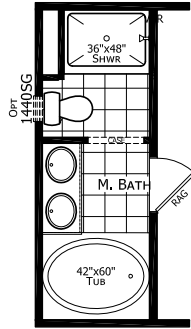

Kasteel Plus

Dutch Elite Housing Series

1,153 SQ. FT. (Approximate) 3 Bedroom, 2 Bath

Last Updated: 1-12-23

OPT GLAMOUR BATH

OPT 2 BEDROOM

Loaded with contemporary features, the Kasteel Plus model includes the Big Country Value Package, ask your Housing Consultant for more details.