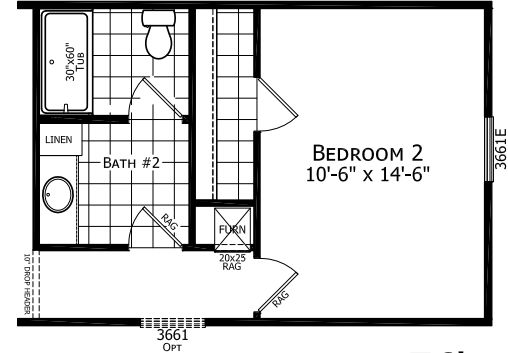

Kasteel Plus

Dutch Elite Housing Series

1,153 SQ. FT. (Approximate) 3 Bedroom, 2 Bath

Last Updated: 1-12-23

OPT GLAMOUR BATH

OPT 2 BEDROOM

Loaded with contemporary features, the Kasteel Plus model includes the Big Country Value Package, ask your Housing Consultant for more details.