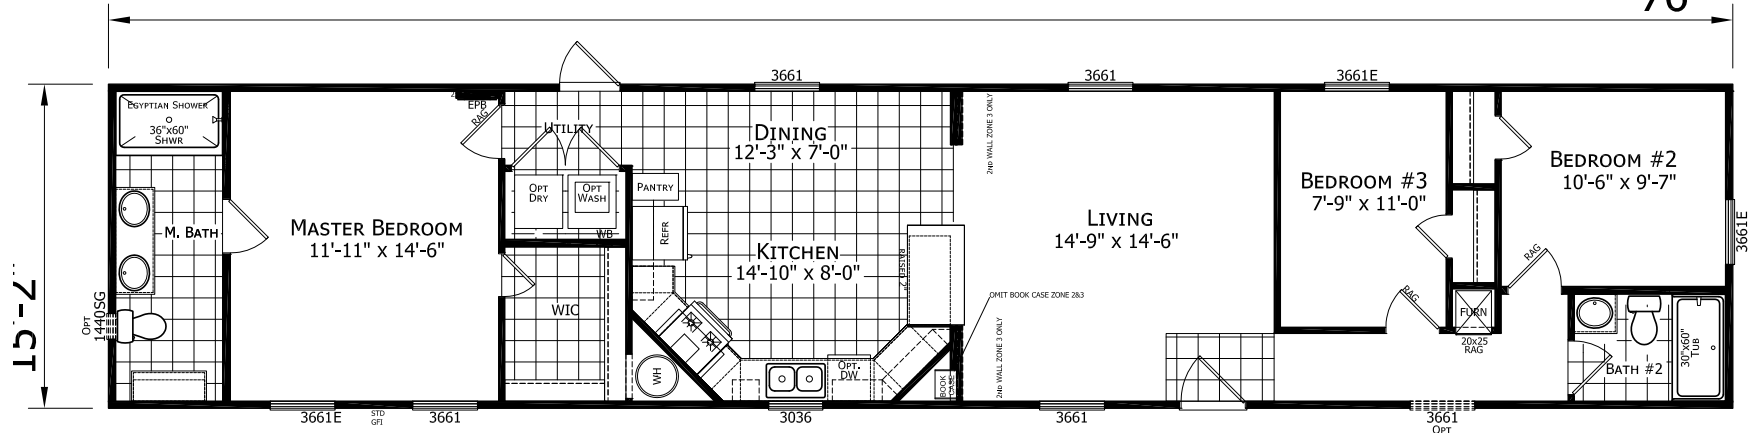

Kasteel Plus

Dutch Elite Housing Series

1,153 SQ. FT. (Approximate) 3 Bedroom, 2 Bath

Last Updated: 1-12-23

OPT GLAMOUR BATH

OPT 2 BEDROOM

Loaded with contemporary features, the Kasteel Plus model includes the Big Country Value Package, ask your Housing Consultant for more details.