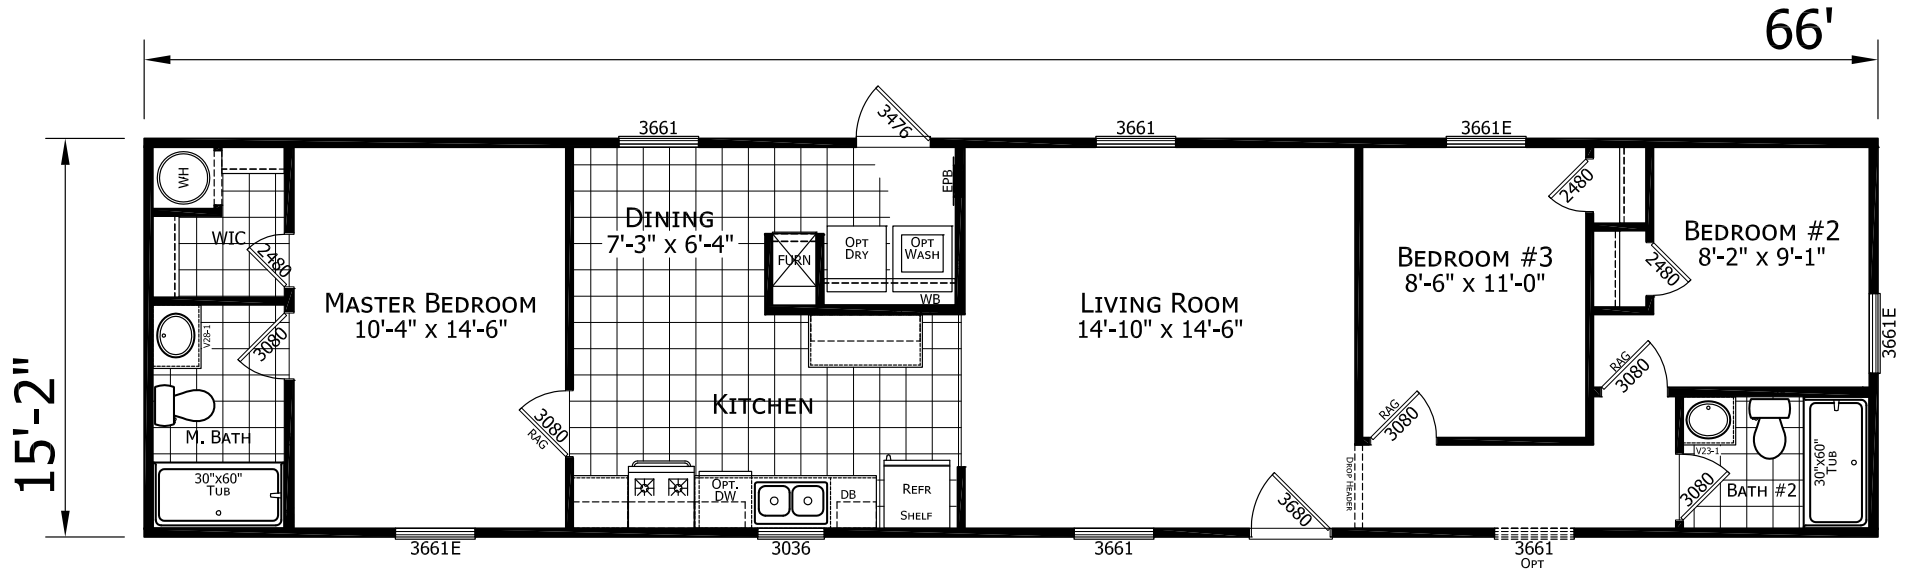

Jager

Dutch Elite Housing Series

1,001 SQ. FT. (Approximate) 3 Bedroom, 2 Bath

Last Updated: 10-10-22

FACTORY EXPO HOME CENTERS
 115 Titan Roberts Rd.
 Lillington, NC 27546

FBHExpo.com | 1-800-504-3238

IMPORTANT: Alta Cima Corp reserves the right to modify, cancel or substitute products or features of this event at any time without prior notice or obligation. Pictures and other promotional materials are representative and may depict or contain floor plans, square footages, elevations, options, upgrades, extra design features, decorations, floor coverings, specialty light fixtures, custom paint and wall coverings, window treatments, landscaping, sound and alarm systems, furnishings, appliances, and other designer/decorator features and amenities that are not included as part of the home and/or may not be available at all locations. Home, pricing and community information is subject to change, and homes to prior sale, at any time without notice or obligation. ©2020 Alta Cima Corp. All rights reserved.