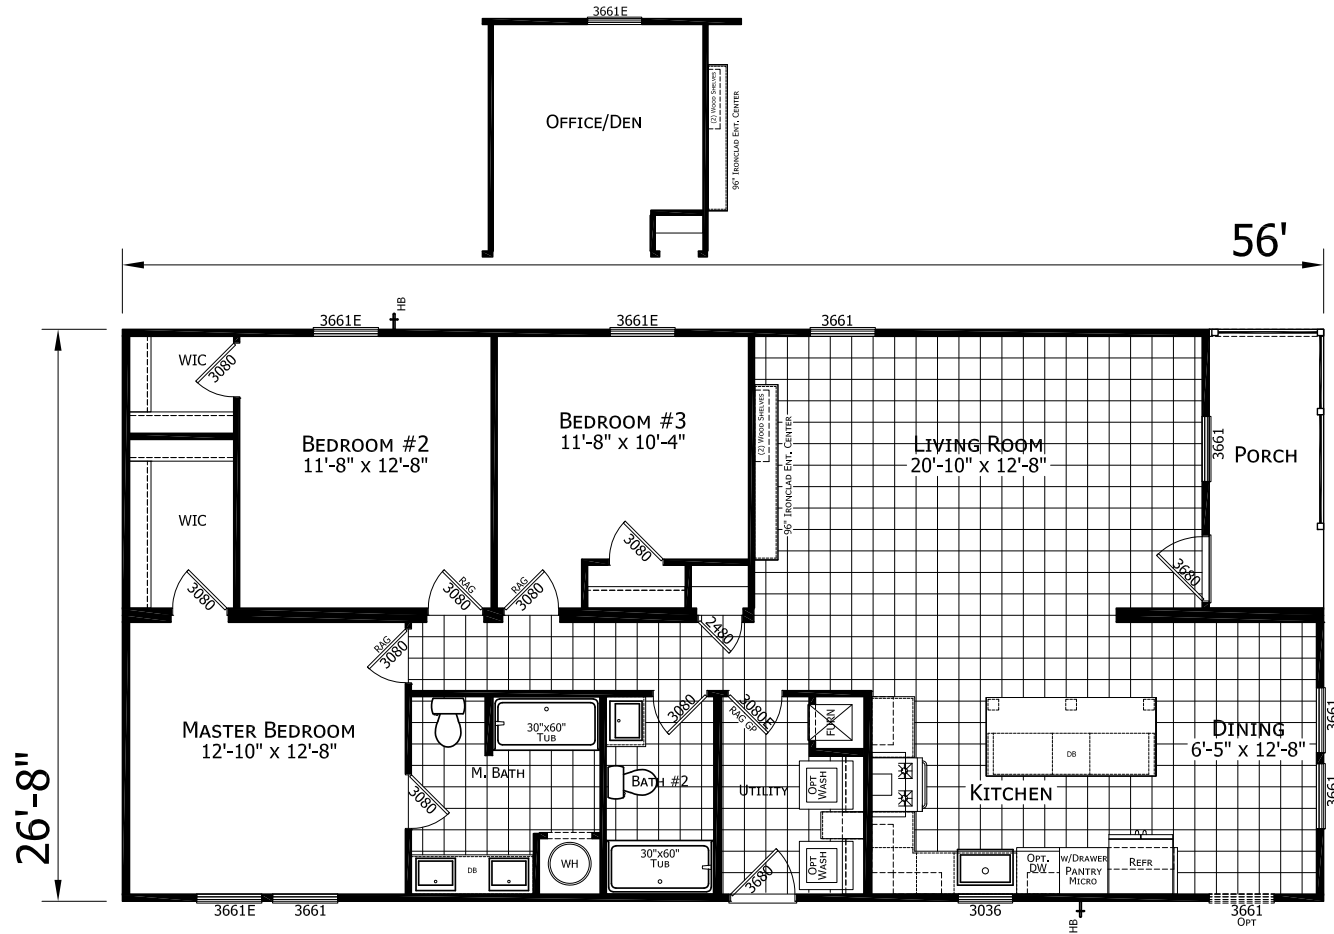

Jaffia

Ironclad Series

1,493 SQ. FT. (Approximate) 3 Bedroom, 2 Bath

Last Updated: 1-26-23

CHAMPION HOMES CENTER
115 Titan Roberts Rd.
Lillington, NC 27546

FBHExpo.com | 1-800-504-3238

IMPORTANT: Champion Homes reserves the right to modify, cancel or substitute products or features of this event at any time without prior notice or obligation. Pictures and other promotional materials are representative and may depict or contain floor plans, square footages, elevations, options, upgrades, extra design features, decorations, floor coverings, specialty light fixtures, custom paint and wall coverings, window treatments, landscaping, sound and alarm systems, furnishings, appliances, and other designer/decorator features and amenities that are not included as part of the home and/or may not be available at all locations. Home, pricing and community information is subject to change, and homes to prior sale, at any time without notice or obligation. ©2020 Champion Homes. All rights reserved.