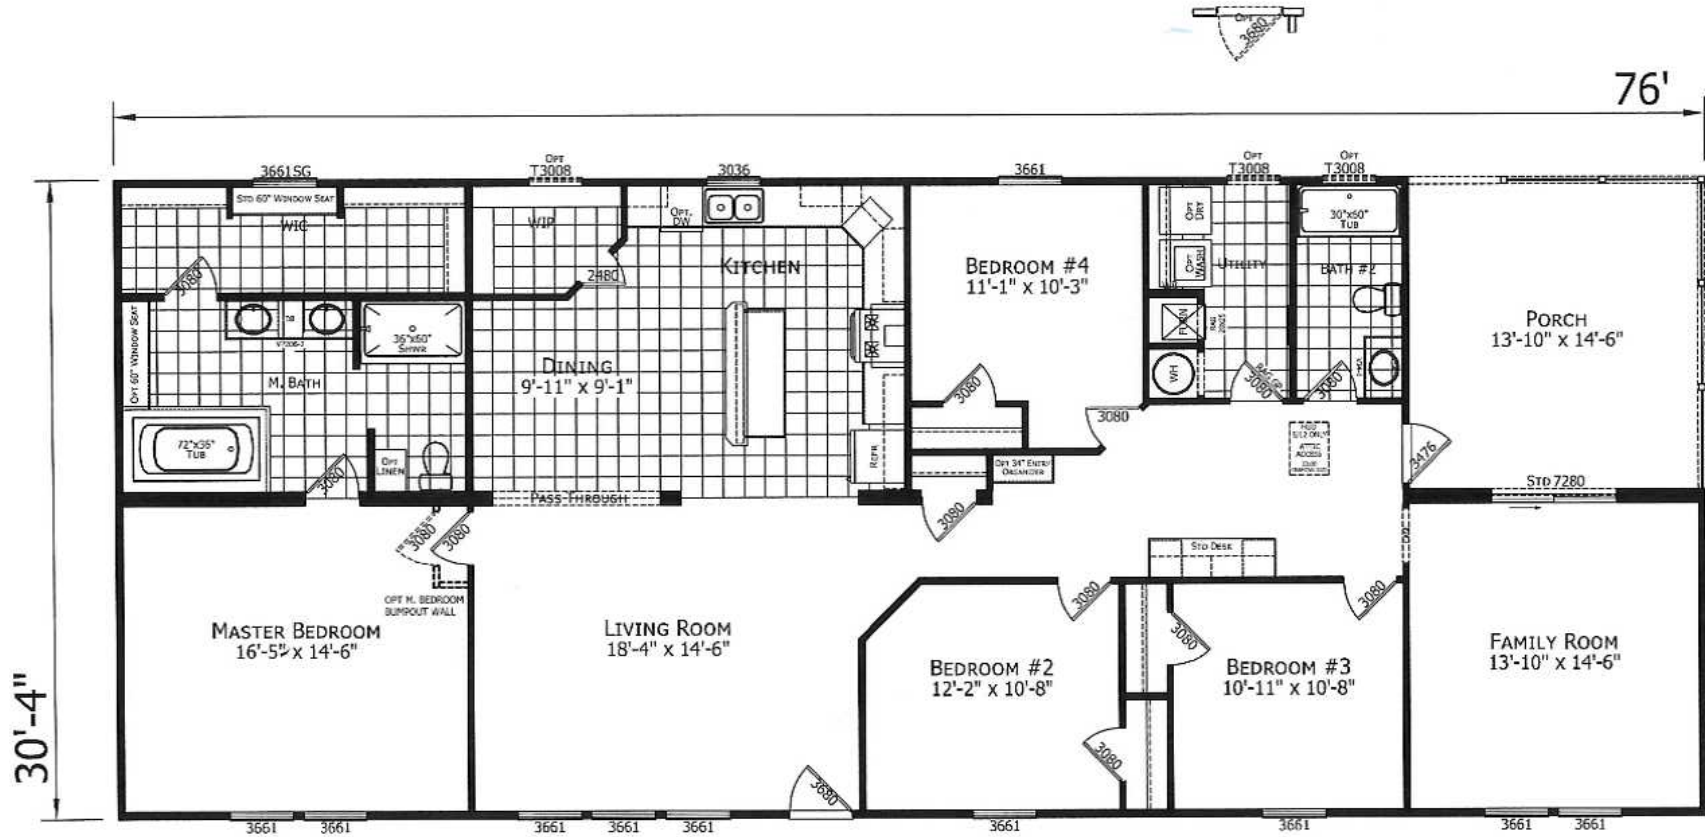

High Point

Dutch Elite Housing Series

2,305 SQ. FT. (Approximate) 4 Bedroom, 2 Bath

Last Updated: 10-10-22

FACTORY EXPO HOME CENTERS
 115 Titan Roberts Rd.
 Lillington, NC 27546

FBHExpo.com | 1-800-504-3238