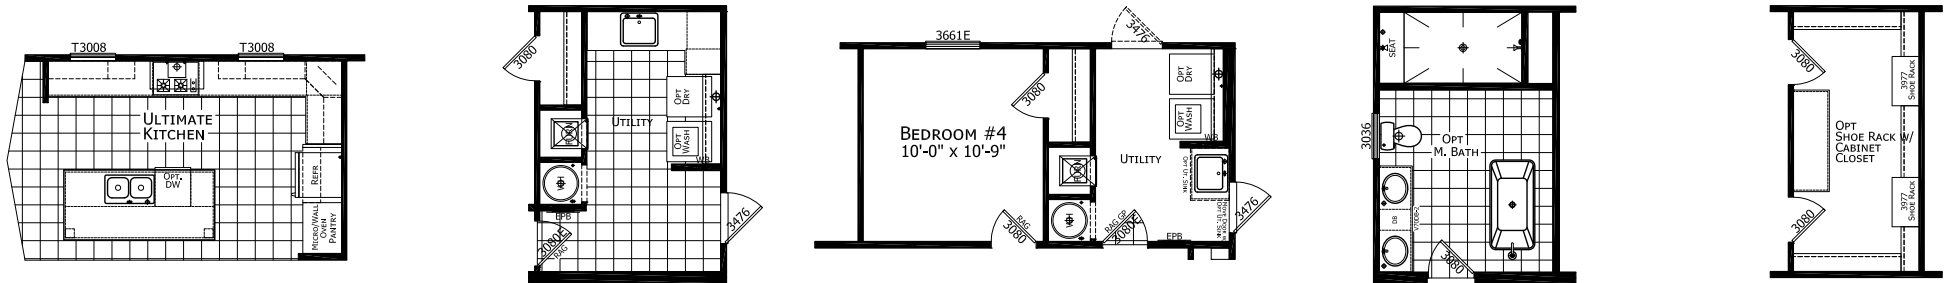

# Heywood

Dutch Elite Housing Series

2,305 SQ. FT. (Approximate) 3 Bedroom, 2 Bath

Last Updated: 7-18-23

**FACTORY EXPO HOME CENTERS**  
115 Titan Roberts Rd.  
Lillington, NC 27546

**FBHExpo.com | 1-800-504-3238**