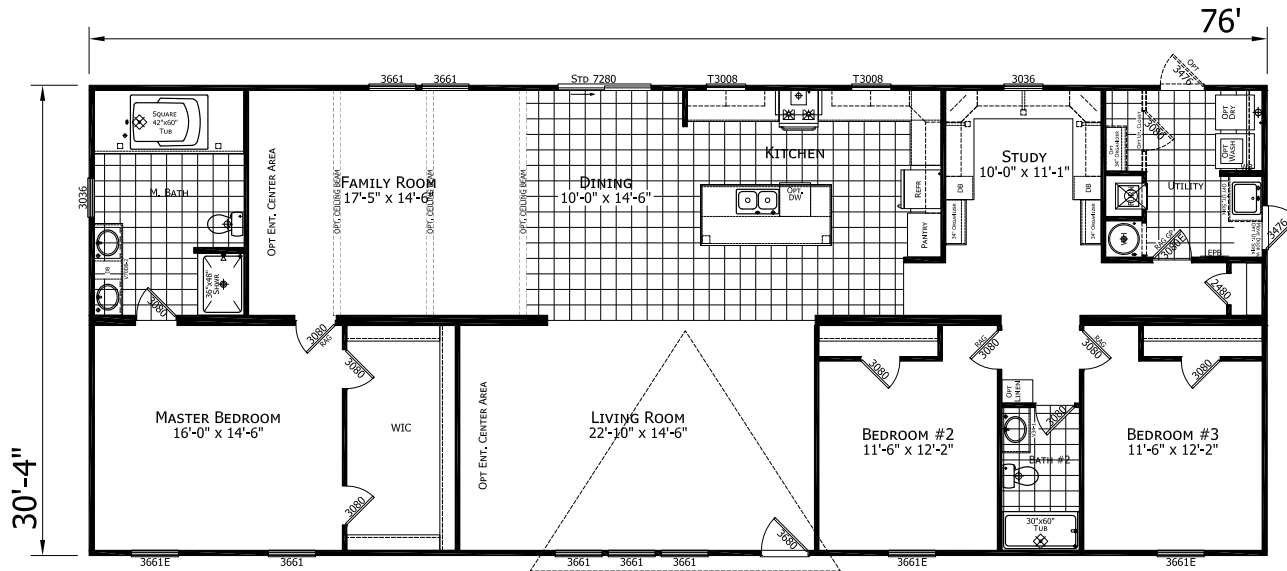

# Heywood

Dutch Elite Housing Series

2,305 SQ. FT. (Approximate) 3 Bedroom, 2 Bath

Last Updated: 7-18-23

**FACTORY EXPO HOME CENTERS**  
115 Titan Roberts Rd.  
Lillington, NC 27546

**FBHExpo.com | 1-800-504-3238**