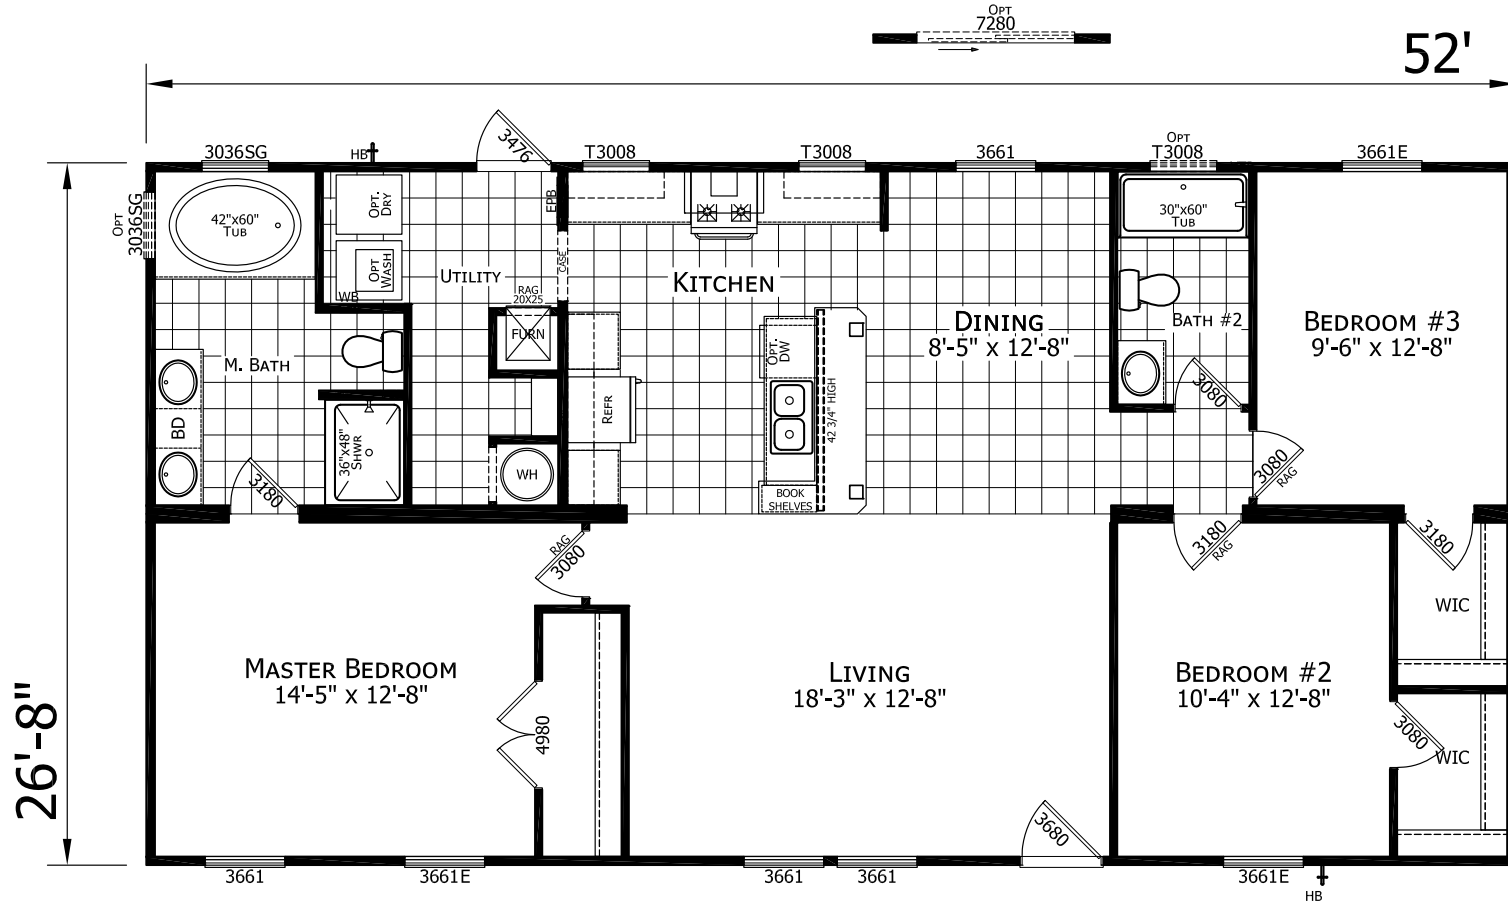

Hendrik

Dutch Elite Housing Series

1,387 SQ. FT. (Approximate) 3 Bedroom, 2 Bath

CHAMPION
HOMES CENTER

Last Updated: 10-10-22

FACTORY EXPO HOME CENTERS
115 Titan Roberts Rd.
Lillington, NC 27546

FBHExpo.com | 1-800-504-3238