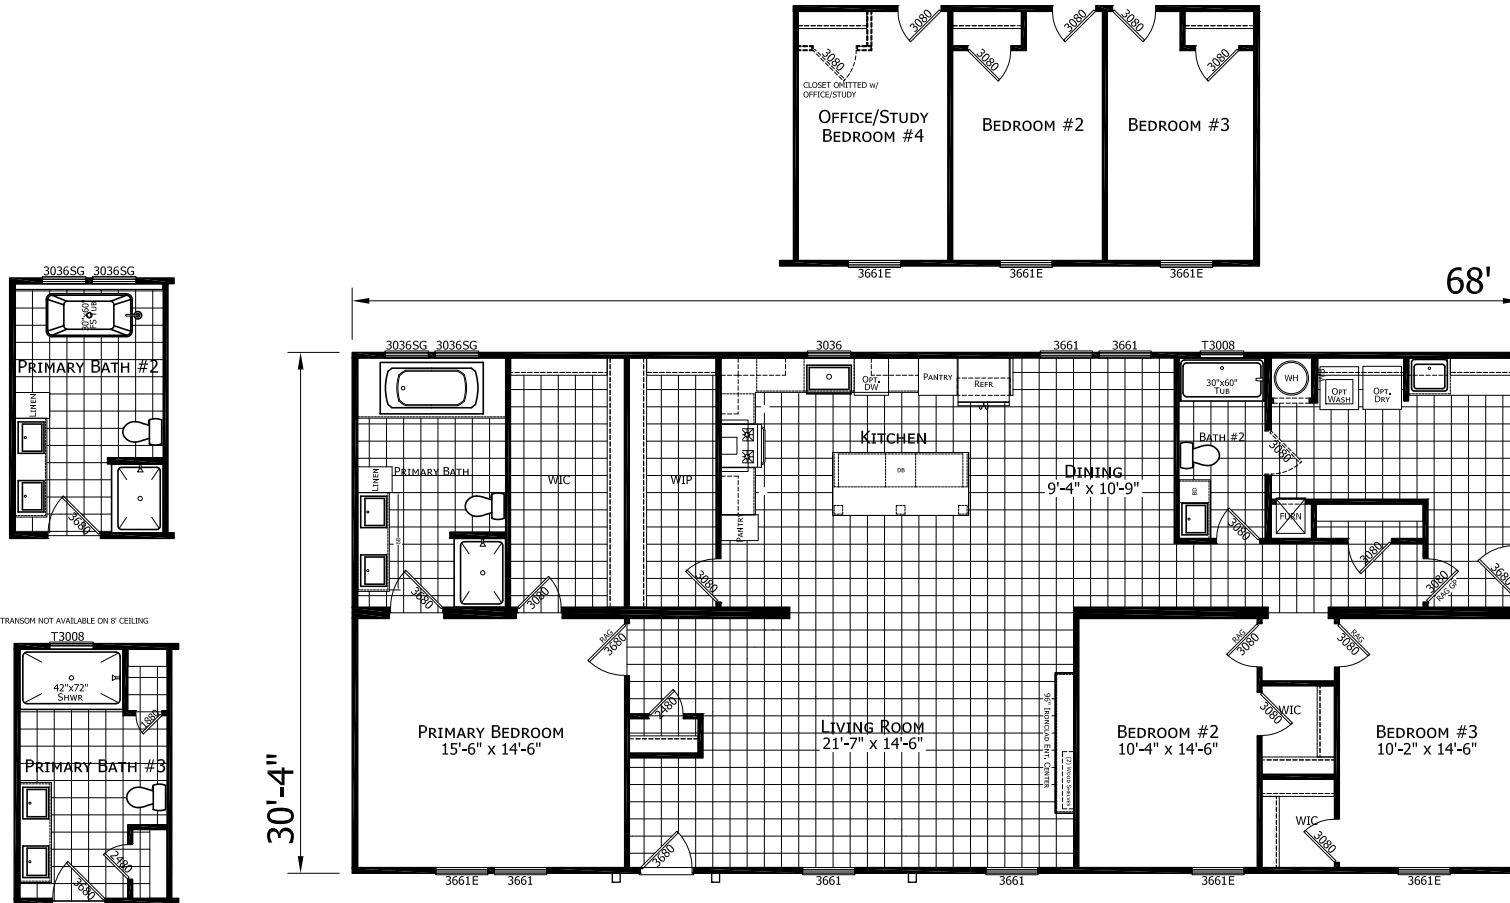

Heizer

Ironclad Series

2,062 SQ. FT. (Approximate) 3 Bedroom, 2 Bath

Last Updated: 1-26-23

CHAMPION HOMES CENTER
115 Titan Roberts Rd.
Lillington, NC 27546

FBHExpo.com | 1-800-504-3238

IMPORTANT: Champion Homes reserves the right to modify, cancel or substitute products or features of this event at any time without prior notice or obligation. Pictures and other promotional materials are representative and may depict or contain floor plans, square footages, elevations, options, upgrades, extra design features, decorations, floor coverings, specialty light fixtures, custom paint and wall coverings, window treatments, landscaping, sound and alarm systems, furnishings, appliances, and other designer/decorator features and amenities that are not included as part of the home and/or may not be available at all locations. Home, pricing and community information is subject to change, and homes to prior sale, at any time without notice or obligation. ©2020 Champion Homes. All rights reserved.