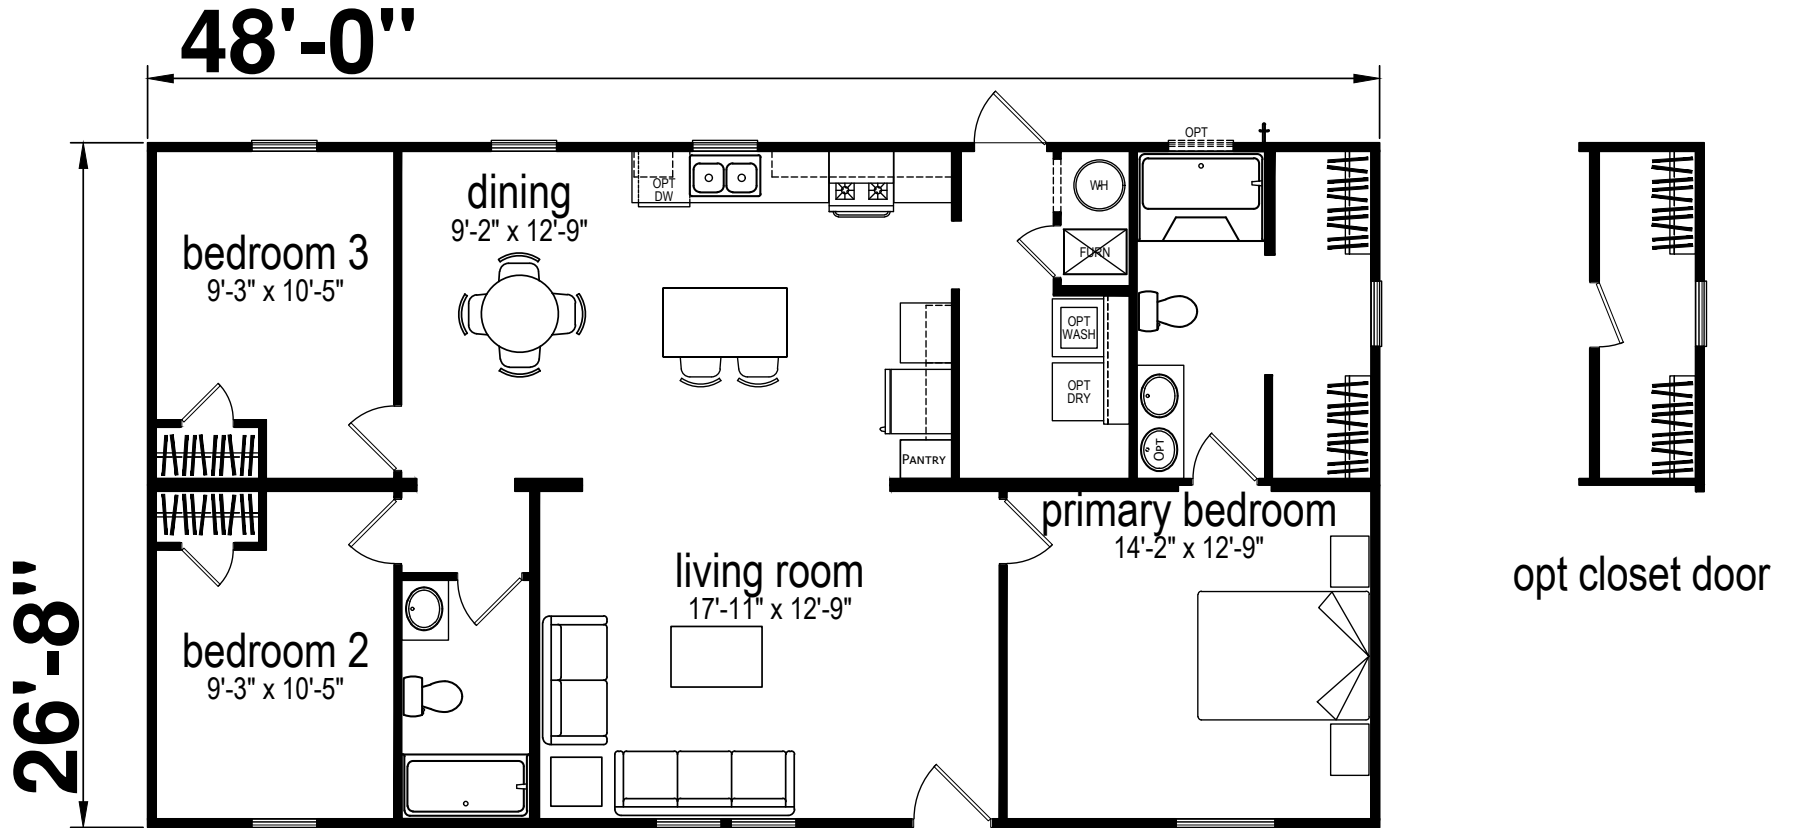

Harleyville

Prime Series

1280 SQ. FT. (Approximate) 3 Bedroom, 2 Bath

Last Updated: 3-10-25

CHAMPION HOMES CENTER
 115 Titan Roberts Rd.
 Lillington, NC 27546

FBHExpo.com | 1-800-504-3238

IMPORTANT: Champion Homes reserves the right to modify, cancel or substitute products or features of this event at any time without prior notice or obligation. Pictures and other promotional materials are representative and may depict or contain floor plans, square footages, elevations, options, upgrades, extra design features, decorations, floor coverings, specialty light fixtures, custom paint and wall coverings, window treatments, landscaping, sound and alarm systems, furnishings, appliances, and other designer/decorator features and amenities that are not included as part of the home and/or may not be available at all locations. Home, pricing and community information is subject to change, and homes to prior sale, at any time without notice or obligation. ©2020 Alta Cima Corp. All rights reserved.