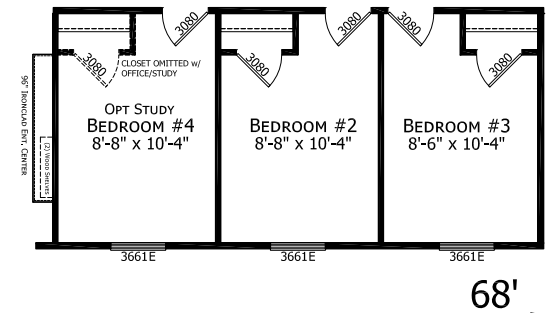

Haddington

Ironclad Series

1,813 SQ. FT. (Approximate) 3 Bedroom, 2 Bath

Last Updated: 1-26-23

CHAMPION HOMES CENTER
115 Titan Roberts Rd.
Lillington, NC 27546

FBHExpo.com | 1-800-504-3238

IMPORTANT: Champion Homes reserves the right to modify, cancel or substitute products or features of this event at any time without prior notice or obligation. Pictures and other promotional materials are representative and may depict or contain floor plans, square footages, elevations, options, upgrades, extra design features, decorations, floor coverings, specialty light fixtures, custom paint and wall coverings, window treatments, landscaping, sound and alarm systems, furnishings, appliances, and other designer/decorator features and amenities that are not included as part of the home and/or may not be available at all locations. Home, pricing and community information is subject to change, and homes to prior sale, at any time without notice or obligation. ©2020 Champion Homes. All rights reserved.