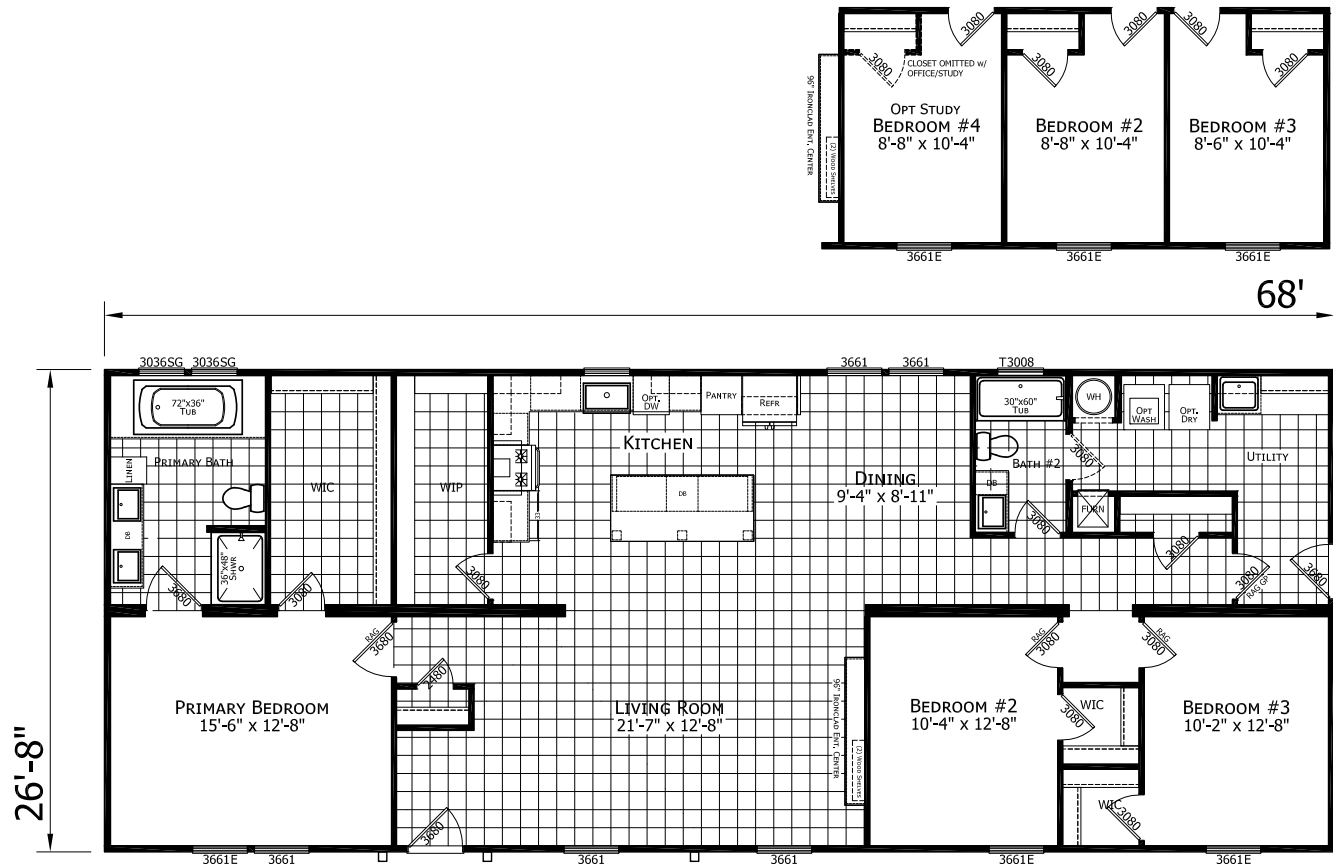

Haddington

Ironclad Series

1,813 SQ. FT. (Approximate) 3 Bedroom, 2 Bath

Last Updated: 1-26-23

CHAMPION HOMES CENTER
115 Titan Roberts Rd.
Lillington, NC 27546

FBHExpo.com | 1-800-504-3238

IMPORTANT: Champion Homes reserves the right to modify, cancel or substitute products or features of this event at any time without prior notice or obligation. Pictures and other promotional materials are representative and may depict or contain floor plans, square footages, elevations, options, upgrades, extra design features, decorations, floor coverings, specialty light fixtures, custom paint and wall coverings, window treatments, landscaping, sound and alarm systems, furnishings, appliances, and other designer/decorator features and amenities that are not included as part of the home and/or may not be available at all locations. Home, pricing and community information is subject to change, and homes to prior sale, at any time without notice or obligation. ©2020 Champion Homes. All rights reserved.