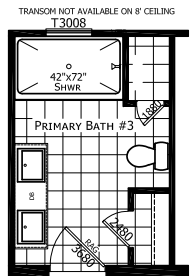

Haddington

Ironclad Series

1,813 SQ. FT. (Approximate) 3 Bedroom, 2 Bath

Last Updated: 1-26-23

CHAMPION HOMES CENTER
115 Titan Roberts Rd.
Lillington, NC 27546

FBHExpo.com | 1-800-504-3238

IMPORTANT: Champion Homes reserves the right to modify, cancel or substitute products or features of this event at any time without prior notice or obligation. Pictures and other promotional materials are representative and may depict or contain floor plans, square footages, elevations, options, upgrades, extra design features, decorations, floor coverings, specialty light fixtures, custom paint and wall coverings, window treatments, landscaping, sound and alarm systems, furnishings, appliances, and other designer/decorator features and amenities that are not included as part of the home and/or may not be available at all locations. Home, pricing and community information is subject to change, and homes to prior sale, at any time without notice or obligation. ©2020 Champion Homes. All rights reserved.