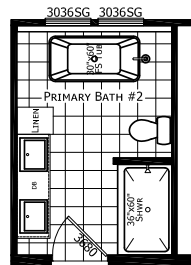

Haddington

Ironclad Series

1,813 SQ. FT. (Approximate) 3 Bedroom, 2 Bath

Last Updated: 1-26-23

CHAMPION HOMES CENTER
115 Titan Roberts Rd.
Lillington, NC 27546

FBHExpo.com | 1-800-504-3238

IMPORTANT: Champion Homes reserves the right to modify, cancel or substitute products or features of this event at any time without prior notice or obligation. Pictures and other promotional materials are representative and may depict or contain floor plans, square footages, elevations, options, upgrades, extra design features, decorations, floor coverings, specialty light fixtures, custom paint and wall coverings, window treatments, landscaping, sound and alarm systems, furnishings, appliances, and other designer/decorator features and amenities that are not included as part of the home and/or may not be available at all locations. Home, pricing and community information is subject to change, and homes to prior sale, at any time without notice or obligation. ©2020 Champion Homes. All rights reserved.