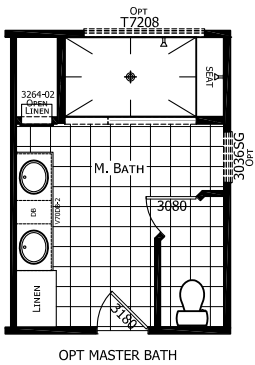

Grifton

Dutch Elite Housing Series

1,941 SQ. FT. (Approximate) 3 Bedroom, 2 Bath

Last Updated: 12-7-22

FACTORY EXPO HOME CENTERS
 115 Titan Roberts Rd.
 Lillington, NC 27546

FBHExpo.com | 1-800-504-3238

IMPORTANT: Alta Cima Corp reserves the right to modify, cancel or substitute products or features of this event at any time without prior notice or obligation. Pictures and other promotional materials are representative and may depict or contain floor plans, square footages, elevations, options, upgrades, extra design features, decorations, floor coverings, specialty light fixtures, custom paint and wall coverings, window treatments, landscaping, sound and alarm systems, furnishings, appliances, and other designer/decorator features and amenities that are not included as part of the home and/or may not be available at all locations. Home, pricing and community information is subject to change, and homes to prior sale, at any time without notice or obligation. ©2020 Alta Cima Corp. All rights reserved.