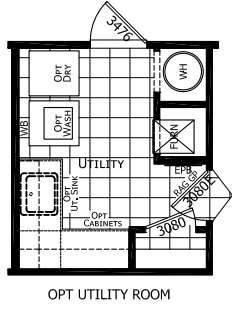

Grifton

Dutch Elite Housing Series

1,941 SQ. FT. (Approximate) 3 Bedroom, 2 Bath

Last Updated: 12-7-22

FACTORY EXPO HOME CENTERS
 115 Titan Roberts Rd.
 Lillington, NC 27546

FBHExpo.com | 1-800-504-3238

IMPORTANT: Alta Cima Corp reserves the right to modify, cancel or substitute products or features of this event at any time without prior notice or obligation. Pictures and other promotional materials are representative and may depict or contain floor plans, square footages, elevations, options, upgrades, extra design features, decorations, floor coverings, specialty light fixtures, custom paint and wall coverings, window treatments, landscaping, sound and alarm systems, furnishings, appliances, and other designer/decorator features and amenities that are not included as part of the home and/or may not be available at all locations. Home, pricing and community information is subject to change, and homes to prior sale, at any time without notice or obligation. ©2020 Alta Cima Corp. All rights reserved.