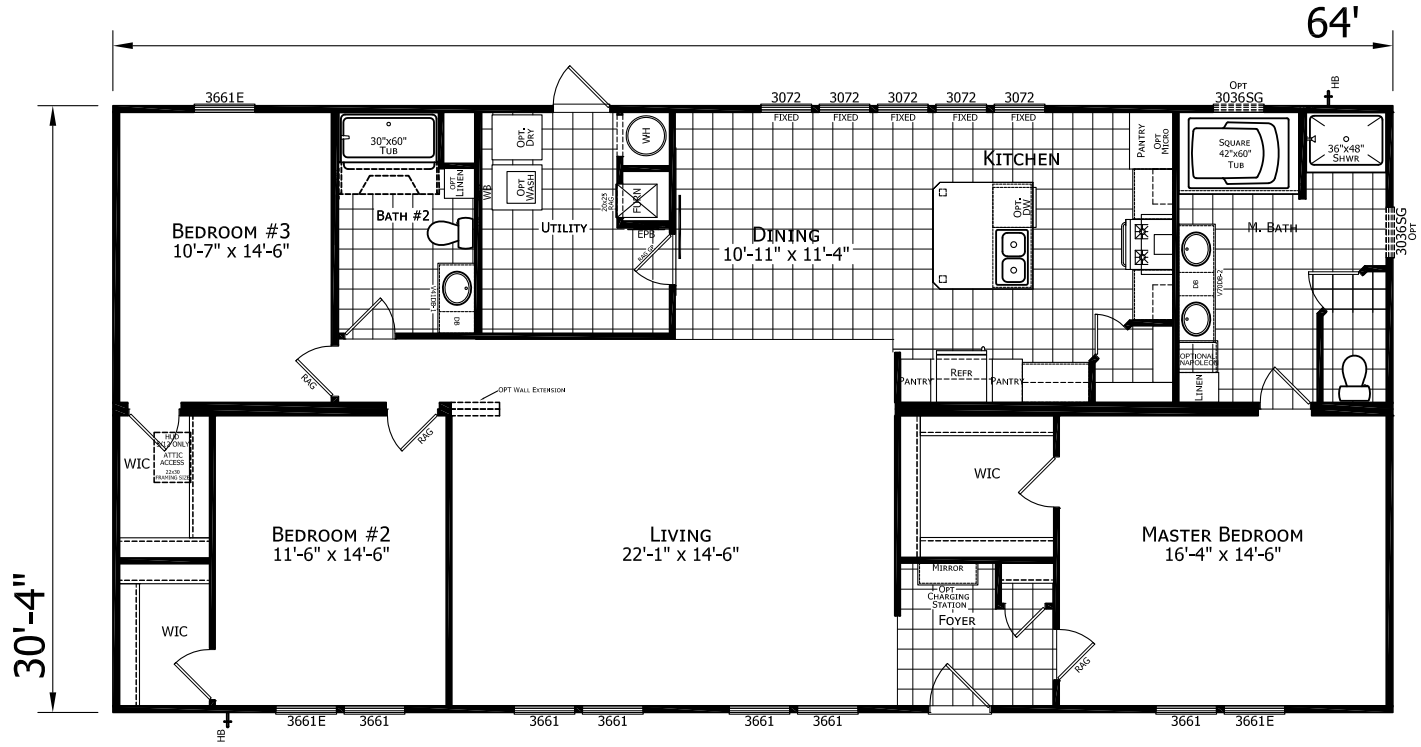

Grifton

Dutch Elite Housing Series

1,941 SQ. FT. (Approximate) 3 Bedroom, 2 Bath

Last Updated: 12-7-22

FACTORY EXPO HOME CENTERS
 115 Titan Roberts Rd.
 Lillington, NC 27546

FBHExpo.com | 1-800-504-3238

IMPORTANT: Alta Cima Corp reserves the right to modify, cancel or substitute products or features of this event at any time without prior notice or obligation. Pictures and other promotional materials are representative and may depict or contain floor plans, square footages, elevations, options, upgrades, extra design features, decorations, floor coverings, specialty light fixtures, custom paint and wall coverings, window treatments, landscaping, sound and alarm systems, furnishings, appliances, and other designer/decorator features and amenities that are not included as part of the home and/or may not be available at all locations. Home, pricing and community information is subject to change, and homes to prior sale, at any time without notice or obligation. ©2020 Alta Cima Corp. All rights reserved.