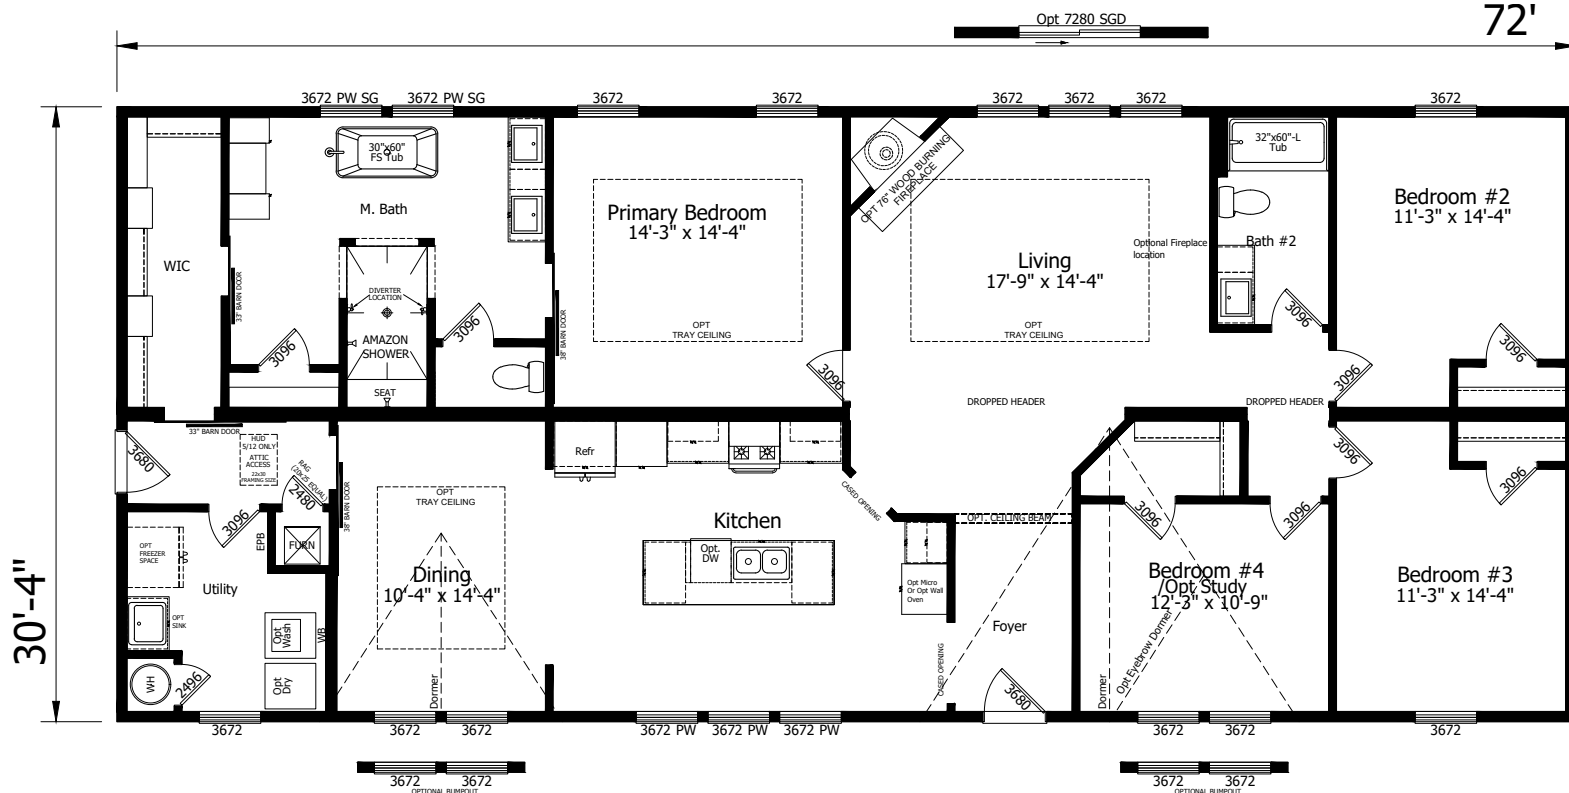

Glennwood

Homestead Series

2,184 SQ. FT. (Approximate) 4 Bedroom, 2 Bath

Last Updated: 6-1-26

CHAMPION HOMES CENTER
115 Titan Roberts Rd.
Lillington, NC 27546

FBHExpo.com | 1-800-504-3238

IMPORTANT: Champion Homes reserves the right to modify, cancel or substitute products or features of this event at any time without prior notice or obligation. Pictures and other promotional materials are representative and may depict or contain floor plans, square footages, elevations, options, upgrades, extra design features, decorations, floor coverings, specialty light fixtures, custom paint and wall coverings, window treatments, landscaping, sound and alarm systems, furnishings, appliances, and other designer/decorator features and amenities that are not included as part of the home and/or may not be available at all locations. Home, pricing and community information is subject to change, and homes to prior sale, at any time without notice or obligation. ©2020 Champion Homes. All rights reserved.