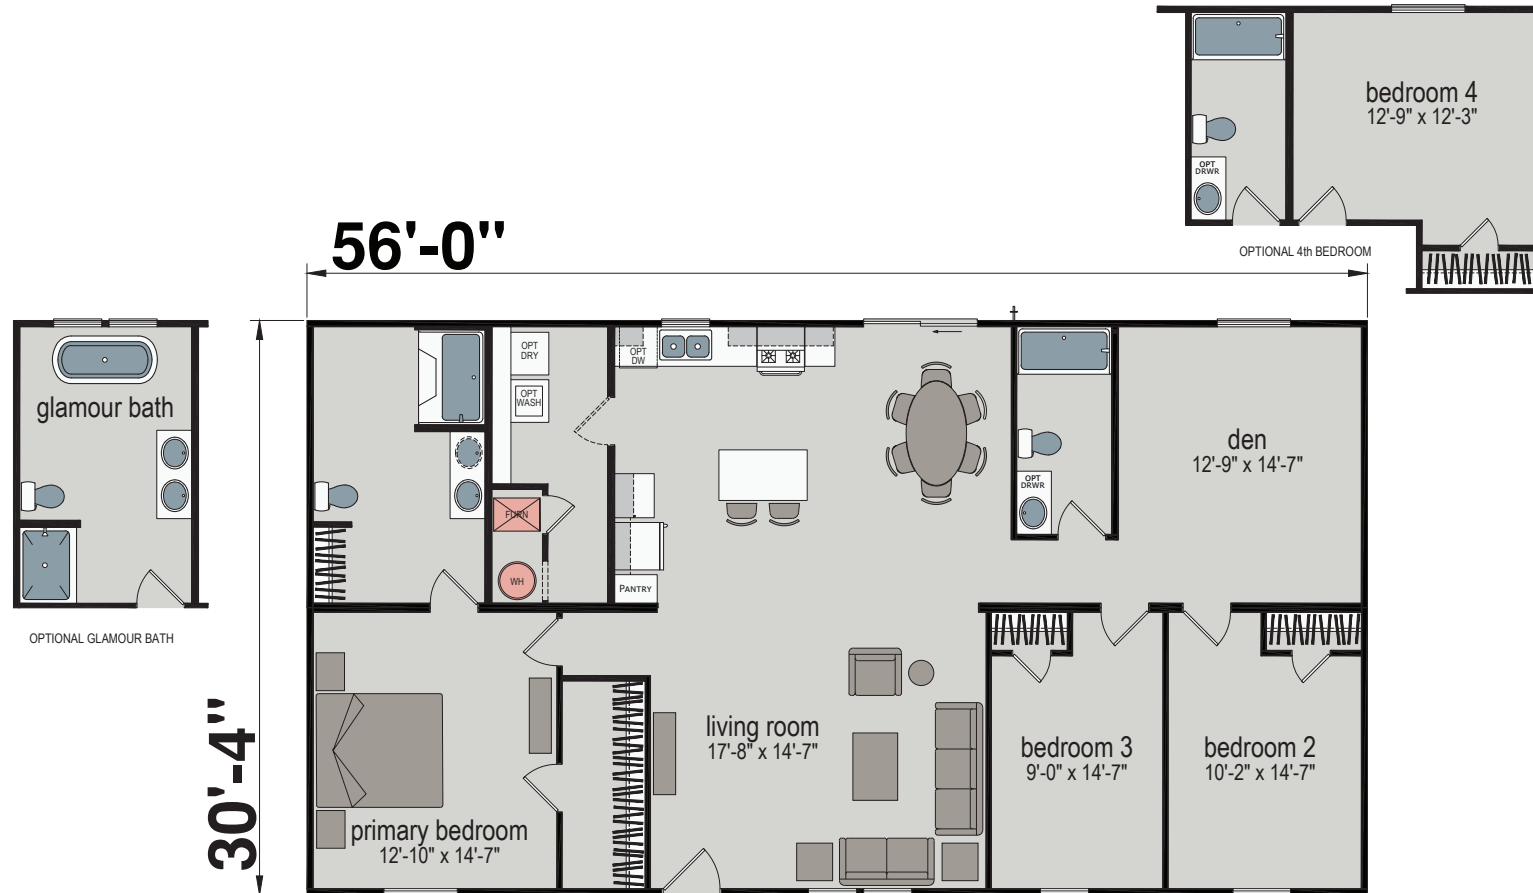

Frankton

Perennial Series

1,699 SQ. FT. (Approximate) 3 Bedroom, 2 Bath

Last Updated: 5-19-26

CHAMPION HOMES CENTER
 115 Titan Roberts Rd.
 Lillington, NC 27546

FBHExpo.com | 1-800-504-3238

IMPORTANT: Champion Homes reserves the right to modify, cancel or substitute products or features of this event at any time without prior notice or obligation. Pictures and other promotional materials are representative and may depict or contain floor plans, square footages, elevations, options, upgrades, extra design features, decorations, floor coverings, specialty light fixtures, custom paint and wall coverings, window treatments, landscaping, sound and alarm systems, furnishings, appliances, and other designer/decorator features and amenities that are not included as part of the home and/or may not be available at all locations. Home, pricing and community information is subject to change, and homes to prior sale, at any time without notice or obligation. ©2020 Alta Cima Corp. All rights reserved.