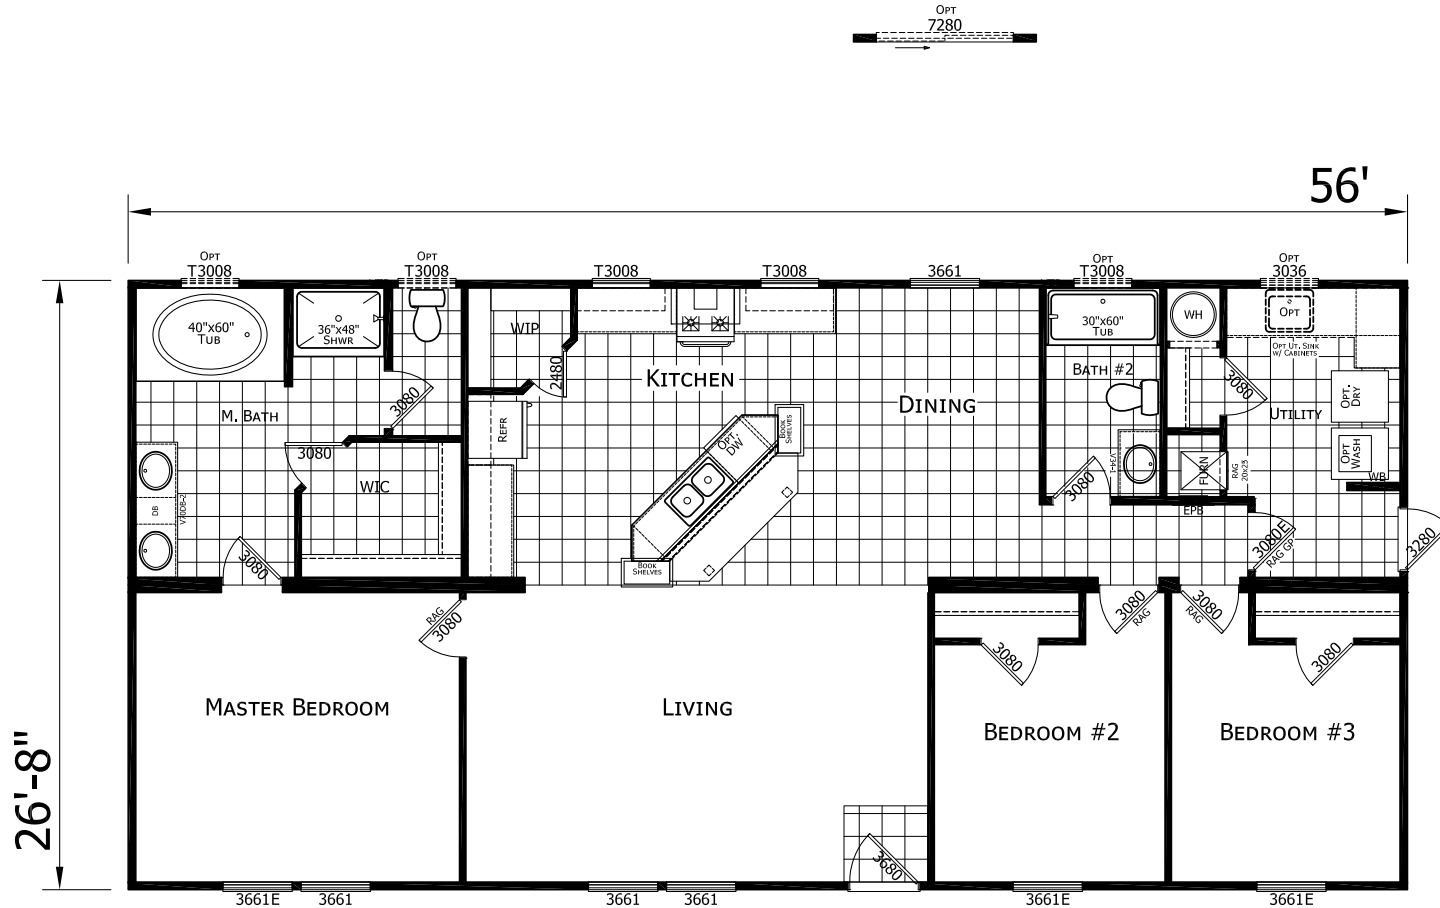

# Falk

Dutch Elite Housing Series

1,493 SQ. FT. (Approximate) 3 Bedroom, 2 Bath

Last Updated: 10-10-22

**FACTORY EXPO HOME CENTERS**  
 115 Titan Roberts Rd.  
 Lillington, NC 27546

**FBHExpo.com | 1-800-504-3238**