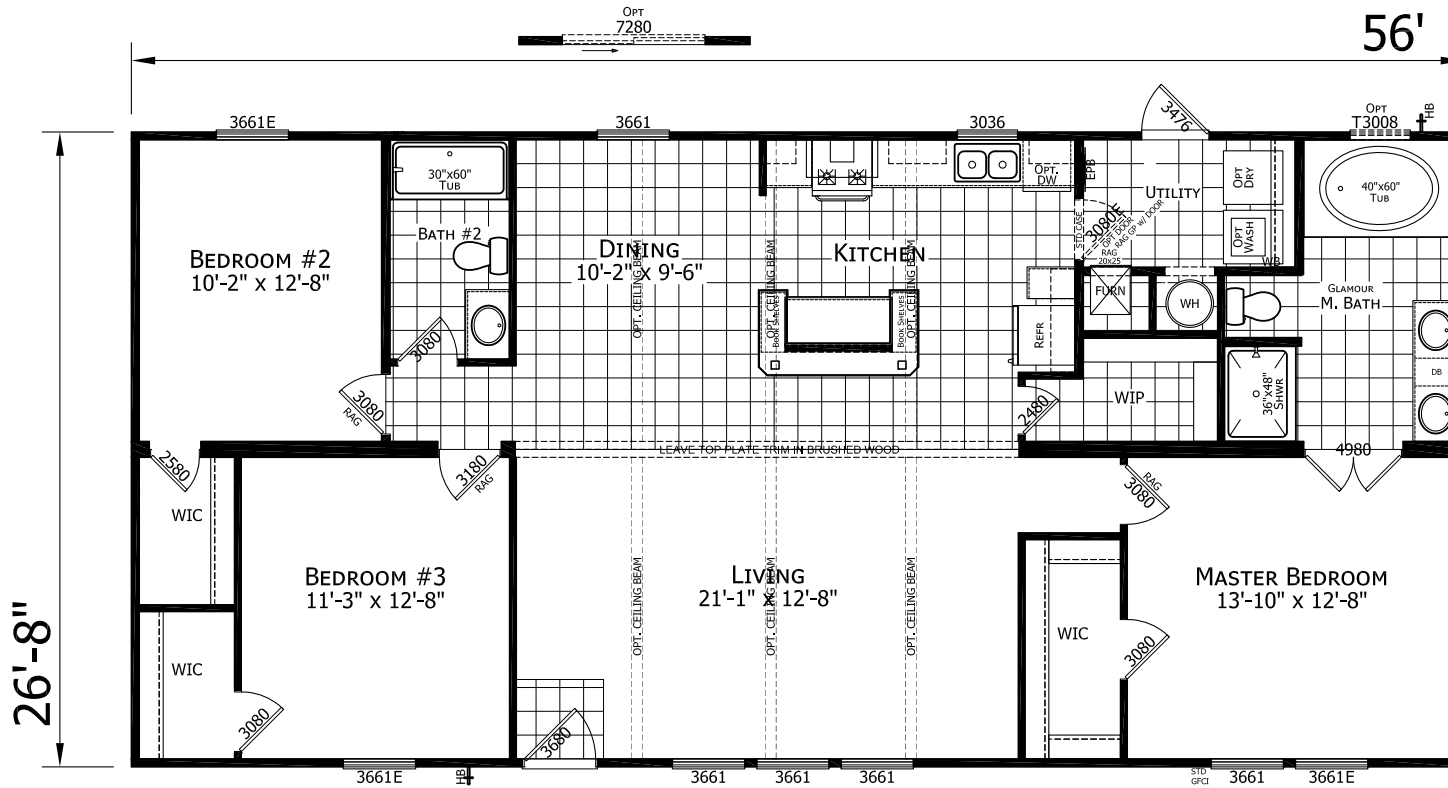

# Falco

Dutch Elite Housing Series

1,493 SQ. FT. (Approximate) 3 Bedroom, 2 Bath

CHAMPION  
HOMES CENTER

Last Updated: 4-18-23

OPT. GREEK SHOWER BATH

**FACTORY EXPO HOME CENTERS**  
115 Titan Roberts Rd.  
Lillington, NC 27546