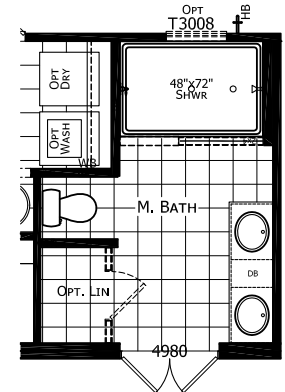

# Falco

Dutch Elite Housing Series

1,493 SQ. FT. (Approximate) 3 Bedroom, 2 Bath

CHAMPION  
HOMES CENTER

Last Updated: 4-18-23

OPT. GREEK SHOWER BATH

**FACTORY EXPO HOME CENTERS**  
115 Titan Roberts Rd.  
Lillington, NC 27546