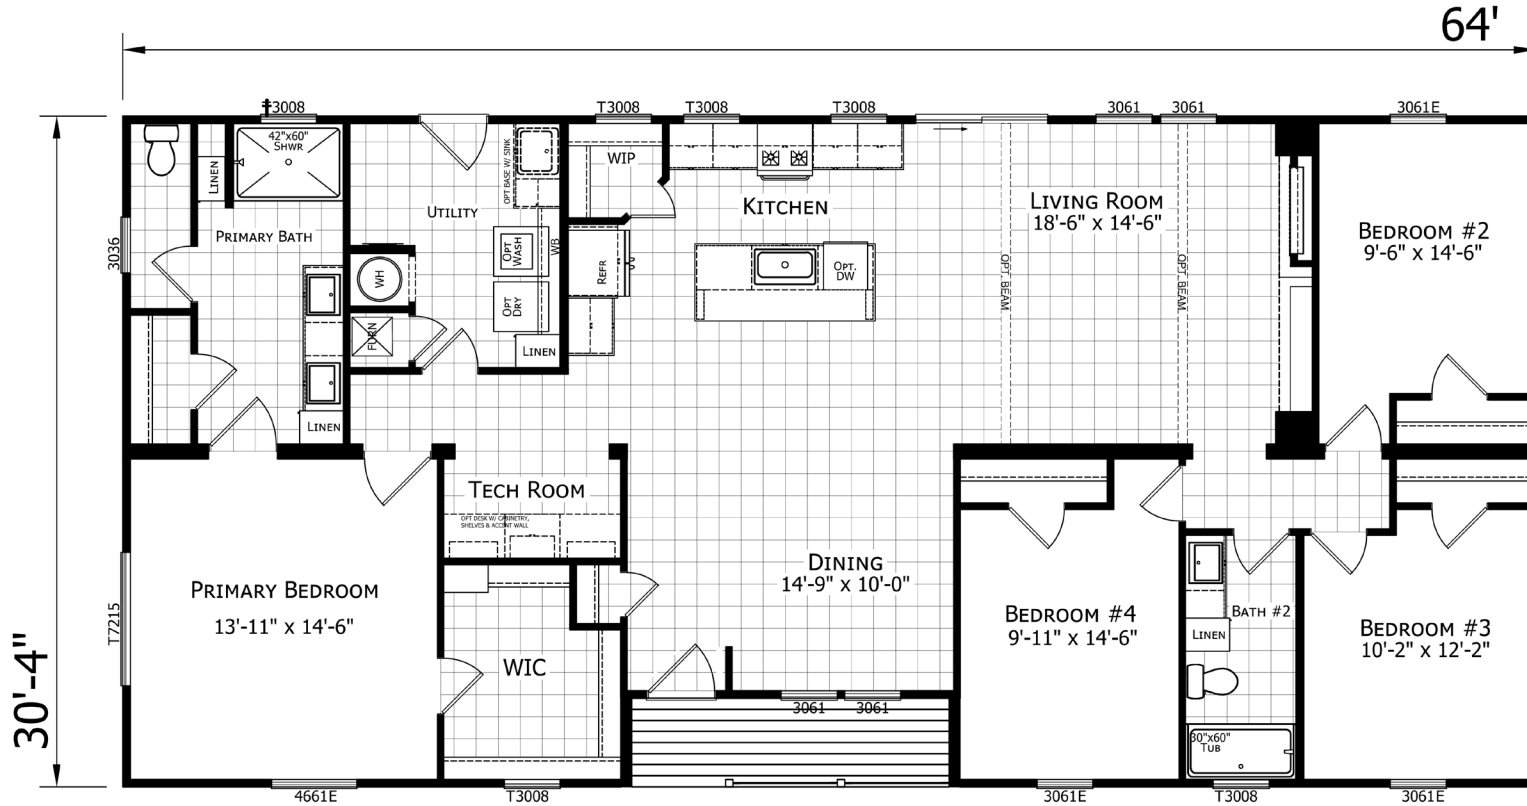

Engelwood

Altitude Series

1,699 SQ. FT. (Approximate) 3 Bedroom, 2 Bath

Last Updated: 9-26-25

CHAMPION HOMES CENTER
 115 Titan Roberts Rd.
 Lillington, NC 27546

FBHExpo.com | 1-800-504-3238

IMPORTANT: Champion Homes reserves the right to modify, cancel or substitute products or features of this event at any time without prior notice or obligation. Pictures and other promotional materials are representative and may depict or contain floor plans, square footages, elevations, options, upgrades, extra design features, decorations, floor coverings, specialty light fixtures, custom paint and wall coverings, window treatments, landscaping, sound and alarm systems, furnishings, appliances, and other designer/decorator features and amenities that are not included as part of the home and/or may not be available at all locations. Home, pricing and community information is subject to change, and homes to prior sale, at any time without notice or obligation. ©2020 Champion Homes. All rights reserved.