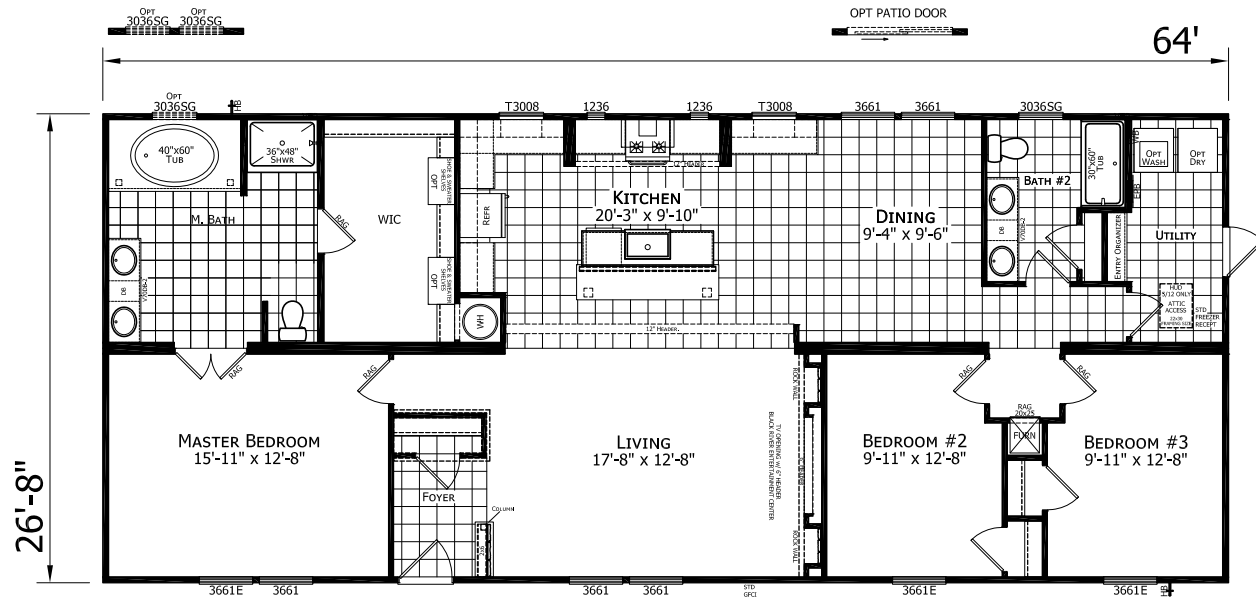

Emerens

Chateau Collection

1,707 SQ. FT. (Approximate) 3 Bedroom, 2 Bath

Last Updated: 6-6-22

FACTORY EXPO HOME CENTERS
115 Titan Roberts Rd.
Lillington, NC 27546

FBHExpo.com | 1-800-504-3238

IMPORTANT: Alta Cima Corp reserves the right to modify, cancel or substitute products or features of this event at any time without prior notice or obligation. Pictures and other promotional materials are representative and may depict or contain floor plans, square footages, elevations, options, upgrades, extra design features, decorations, floor coverings, specialty light fixtures, custom paint and wall coverings, window treatments, landscaping, sound and alarm systems, furnishings, appliances, and other designer/decorator features and amenities that are not included as part of the home and/or may not be available at all locations. Home, pricing and community information is subject to change, and homes to prior sale, at any time without notice or obligation. ©2020 Alta Cima Corp. All rights reserved.