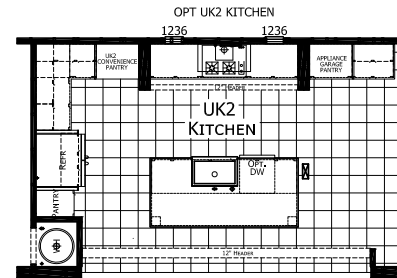

Emerens

Chateau Collection

1,707 SQ. FT. (Approximate) 3 Bedroom, 2 Bath

Last Updated: 6-6-22

FACTORY EXPO HOME CENTERS
115 Titan Roberts Rd.
Lillington, NC 27546

FBHExpo.com | 1-800-504-3238

IMPORTANT: Alta Cima Corp reserves the right to modify, cancel or substitute products or features of this event at any time without prior notice or obligation. Pictures and other promotional materials are representative and may depict or contain floor plans, square footages, elevations, options, upgrades, extra design features, decorations, floor coverings, specialty light fixtures, custom paint and wall coverings, window treatments, landscaping, sound and alarm systems, furnishings, appliances, and other designer/decorator features and amenities that are not included as part of the home and/or may not be available at all locations. Home, pricing and community information is subject to change, and homes to prior sale, at any time without notice or obligation. ©2020 Alta Cima Corp. All rights reserved.