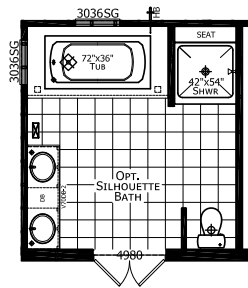

Emerens

Chateau Collection

1,707 SQ. FT. (Approximate) 3 Bedroom, 2 Bath

Last Updated: 6-6-22

FACTORY EXPO HOME CENTERS
115 Titan Roberts Rd.
Lillington, NC 27546

FBHExpo.com | 1-800-504-3238

IMPORTANT: Alta Cima Corp reserves the right to modify, cancel or substitute products or features of this event at any time without prior notice or obligation. Pictures and other promotional materials are representative and may depict or contain floor plans, square footages, elevations, options, upgrades, extra design features, decorations, floor coverings, specialty light fixtures, custom paint and wall coverings, window treatments, landscaping, sound and alarm systems, furnishings, appliances, and other designer/decorator features and amenities that are not included as part of the home and/or may not be available at all locations. Home, pricing and community information is subject to change, and homes to prior sale, at any time without notice or obligation. ©2020 Alta Cima Corp. All rights reserved.