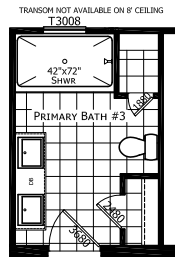

Ellison

Ironclad Series

1,706 SQ. FT. (Approximate) 4 Bedroom, 2 Bath

CHAMPION
HOMES CENTER

Last Updated: 1-26-23

CHAMPION HOMES CENTER
115 Titan Roberts Rd.
Lillington, NC 27546

FBHExpo.com | 1-800-504-3238