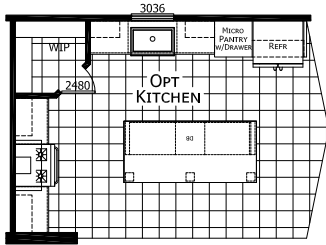

Ellison

Ironclad Series

1,706 SQ. FT. (Approximate) 4 Bedroom, 2 Bath

CHAMPION
HOMES CENTER

Last Updated: 1-26-23

CHAMPION HOMES CENTER
115 Titan Roberts Rd.
Lillington, NC 27546

FBHExpo.com | 1-800-504-3238