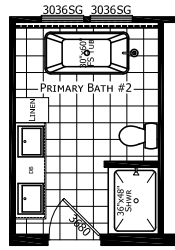

Ellison

Ironclad Series

1,706 SQ. FT. (Approximate) 4 Bedroom, 2 Bath

CHAMPION
HOMES CENTER

Last Updated: 1-26-23

CHAMPION HOMES CENTER
115 Titan Roberts Rd.
Lillington, NC 27546

FBHExpo.com | 1-800-504-3238