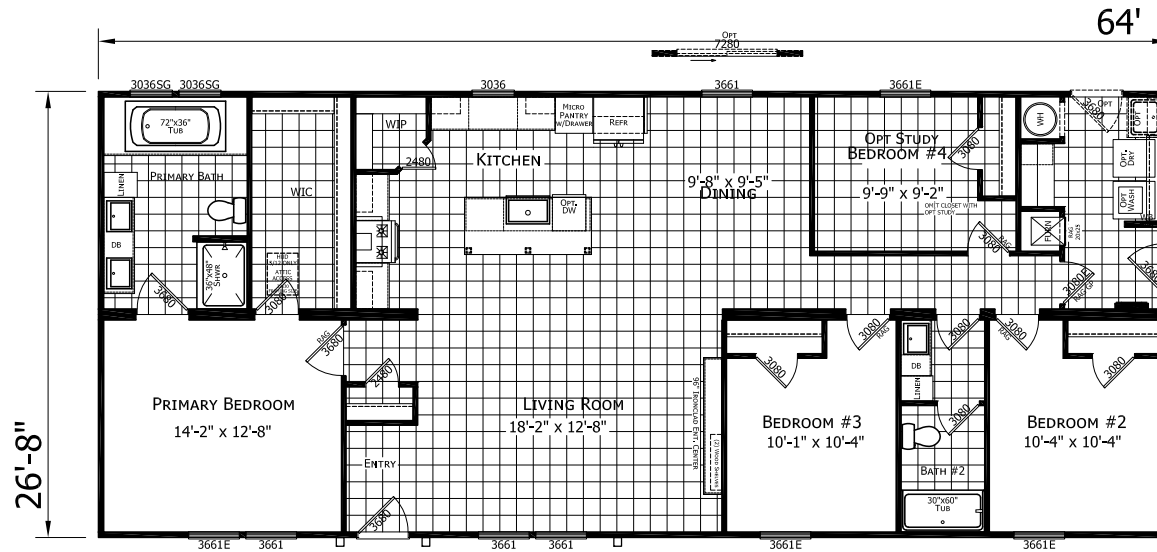

Ellison

Ironclad Series

1,706 SQ. FT. (Approximate) 4 Bedroom, 2 Bath

CHAMPION
HOMES CENTER

Last Updated: 1-26-23

CHAMPION HOMES CENTER
115 Titan Roberts Rd.
Lillington, NC 27546

FBHExpo.com | 1-800-504-3238