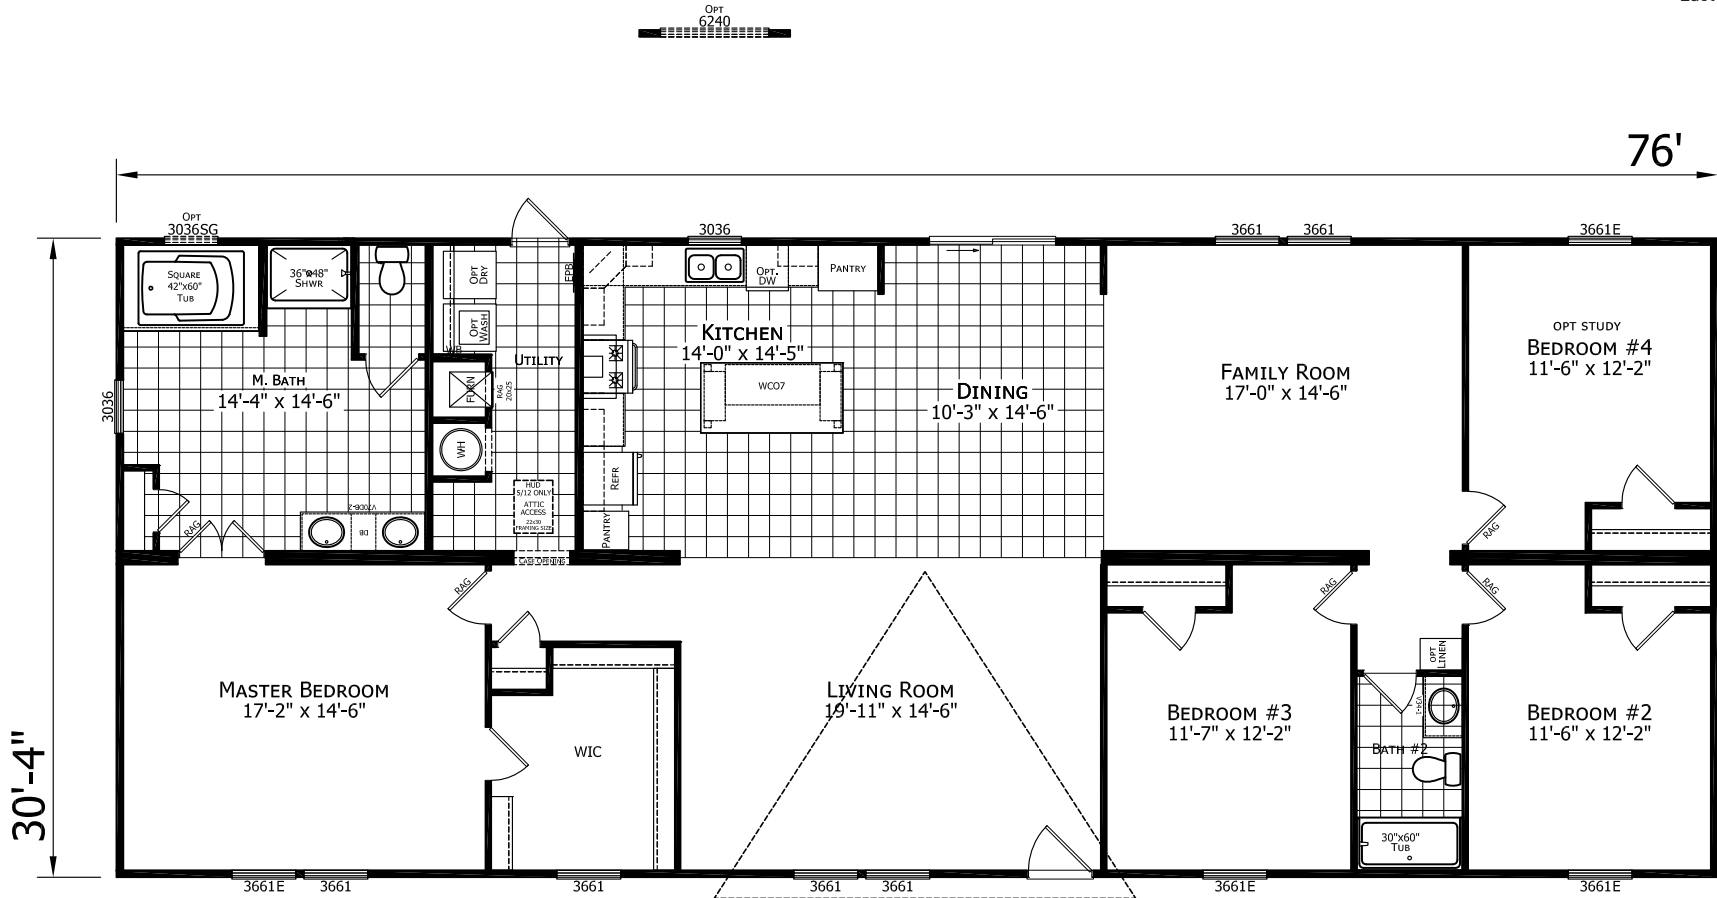

Earle

Dutch Elite Housing Series

2,305 SQ. FT. (Approximate) 4 Bedroom, 3 Bath

Last Updated: 12-19-22

FACTORY EXPO HOME CENTERS
 115 Titan Roberts Rd.
 Lillington, NC 27546

FBExpo.com | 1-800-504-3238

IMPORTANT: Alta Cima Corp reserves the right to modify, cancel or substitute products or features of this event at any time without prior notice or obligation. Pictures and other promotional materials are representative and may depict or contain floor plans, square footages, elevations, options, upgrades, extra design features, decorations, floor coverings, specialty light fixtures, custom paint and wall coverings, window treatments, landscaping, sound and alarm systems, furnishings, appliances, and other designer/decorator features and amenities that are not included as part of the home and/or may not be available at all locations. Home, pricing and community information is subject to change, and homes to prior sale, at any time without notice or obligation. ©2020 Alta Cima Corp. All rights reserved.