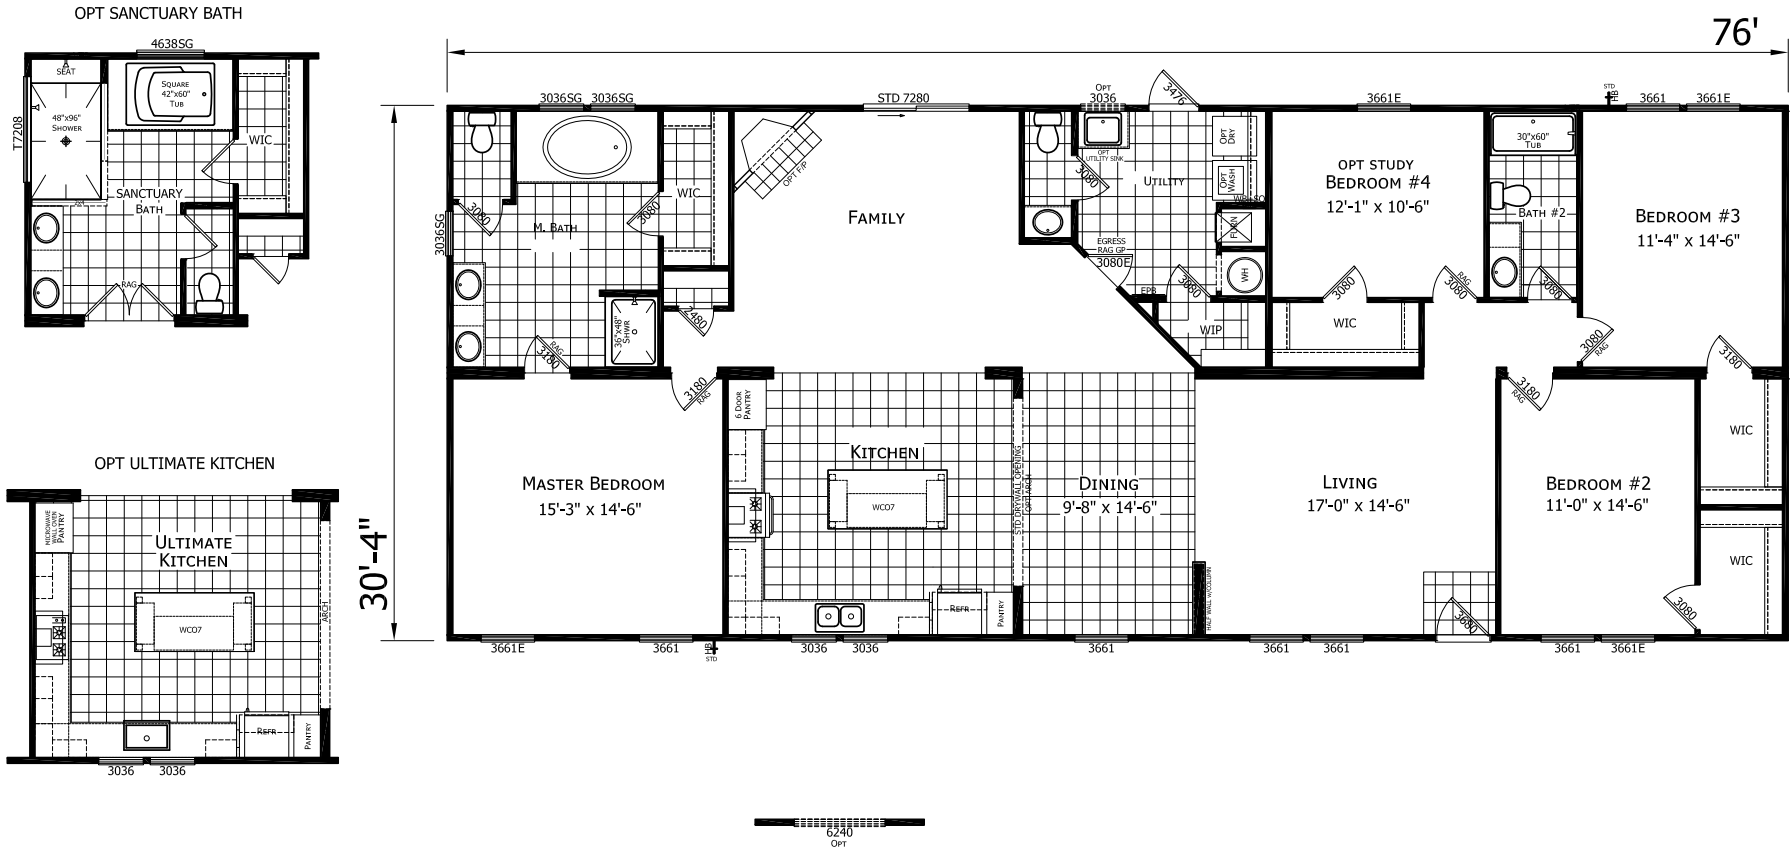

# Duffy

Dutch Elite Housing Series

2,305 SQ. FT. (Approximate) 3 Bedroom, 2 Bath

Last Updated: 10-10-22

**FACTORY EXPO HOME CENTERS**  
 115 Titan Roberts Rd.  
 Lillington, NC 27546

**FBHExpo.com | 1-800-504-3238**